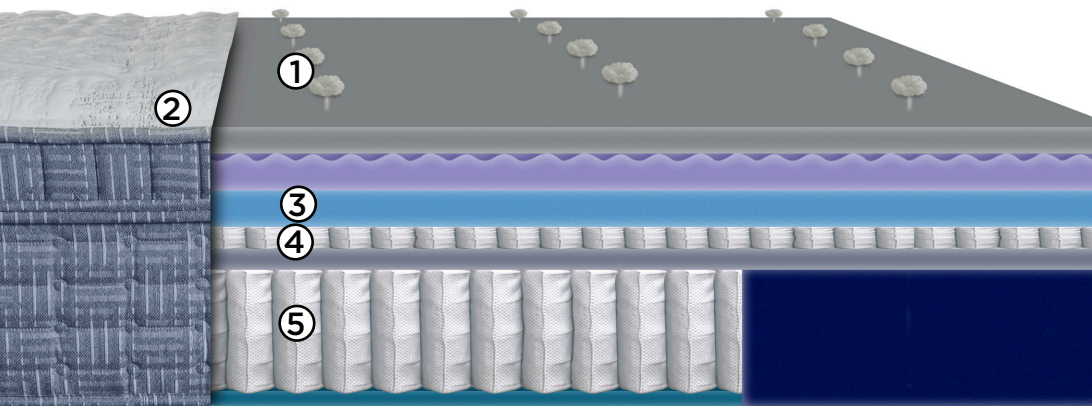

### TAILORMADE, HAND CRAFTED DETAILS

Tufting, Self Welt Tape Edge, Embroidered Handles, Steel Corner Guards, Upholstered Border Fabric, Embroidered Labels

- ① **Tailormade Tufting™** - Tufting keeps the comfort and supports layers from shifting and sagging over time to help maintain years of a consistent and comfortable sleeping surface
- ② **Super Stretch Tencel Fabric** - A Natural and breathable fabric that offers Pressure Relief at the surface of the mattress allowing the sleeper to benefit from the lift and reduced motion below.
- ③ **HypurGel** - This highly resilient gel infused memory foam responds and adapts to your body's movements to main an optimal sleeping surface temperature.
- ④ **4K Micro Coils** - The ultimate in comfort, luxury and pressure relieving support is found with the 4000 micro encased coil system.
- ⑤ **1075 Lumbar Zoned Encased Coil System** - Over 1000 independently encased coils are designed to reduce motion disturbance and relieve body pressure points. While the center third is enhanced with stronger coils to provide support for where you need it most.