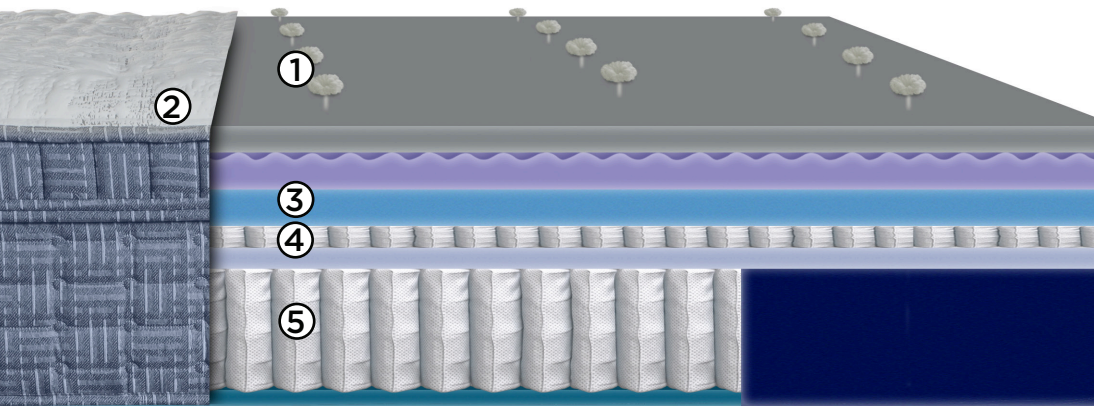

INTIMATE

KING KOIL®

Loma Ultra Plush Euro Top

- ① **Tailormade Tufting™** - Tufting keeps the comfort and supports layers from shifting and sagging over time to help maintain years of a consistent and comfortable sleeping surface
- ② **Super Stretch Tencel Fabric** - A Natural and breathable fabric that offers Pressure Relief at the surface of the mattress allowing the sleeper to benefit from the lift and reduced motion below.
- ③ **HypurGel** - This highly resilient gel infused memory foam responds and adapts to your body's movements to main an optimal sleeping surface temperature.
- ④ **4K Micro Coils** - The ultimate in comfort, luxury and pressure relieving support is found with the 4000 micro encased coil system.
- ⑤ **1075 Lumbar Zoned Encased Coil System** - Over 1000 independently encased coils are designed to reduce motion disturbance and relieve body pressure points. While the center third is enhanced with stronger coils to provide support for where you need it most.

TAILORMADE, HAND CRAFTED DETAILS

Tufting, Self Welt Tape Edge, Embroidered Handles, Steel Corner Guards, Upholstered Border Fabric, Embroidered Labels