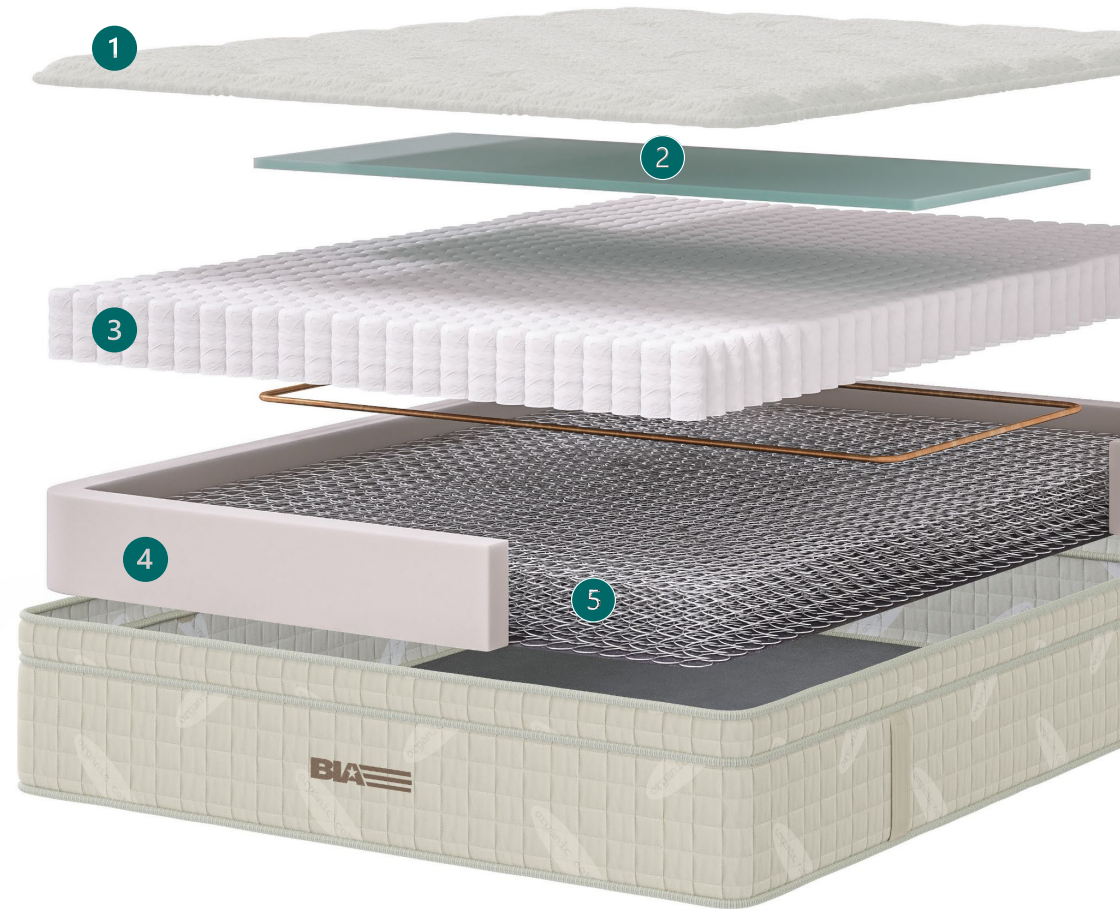

Classic | Plush 14 ½" Euro Pillow Top

Optimal spine support
Chiropractor Approved
GreenGuard® Gold Certified

blending the durability and responsive feel of an **innerspring** with the cushioned comfort of a hotel-style mattress

1 Breathable Cushioned Pillow Top

- Euro pillow top with Spinal Zone® Quilting gives extra support in the lumbar zone
- Fiberglass free

2 Chiropractor-Approved Back Support

- Reinforced center support
- Cooling gel lumbar foam relieves pressure
- Spinal Zone® Active Wire for healthy spinal alignment

3 Responsive, Body-Cradling Comfort

- 884 individually wrapped coils cradle the body's natural curves
- Minimizes motion for undisturbed sleep

4 Sturdy Edge Support

- High-density foam rails reinforce the perimeter
- More usable sleep space

5 The Most Durable Support Base

- Dual-coil design with 416 (Qn) 13-gauge tempered steel coils
- Long-lasting, sag-resistant support
- Promotes airflow for cooler sleep

Chiropractor
Certified

Made in
USA