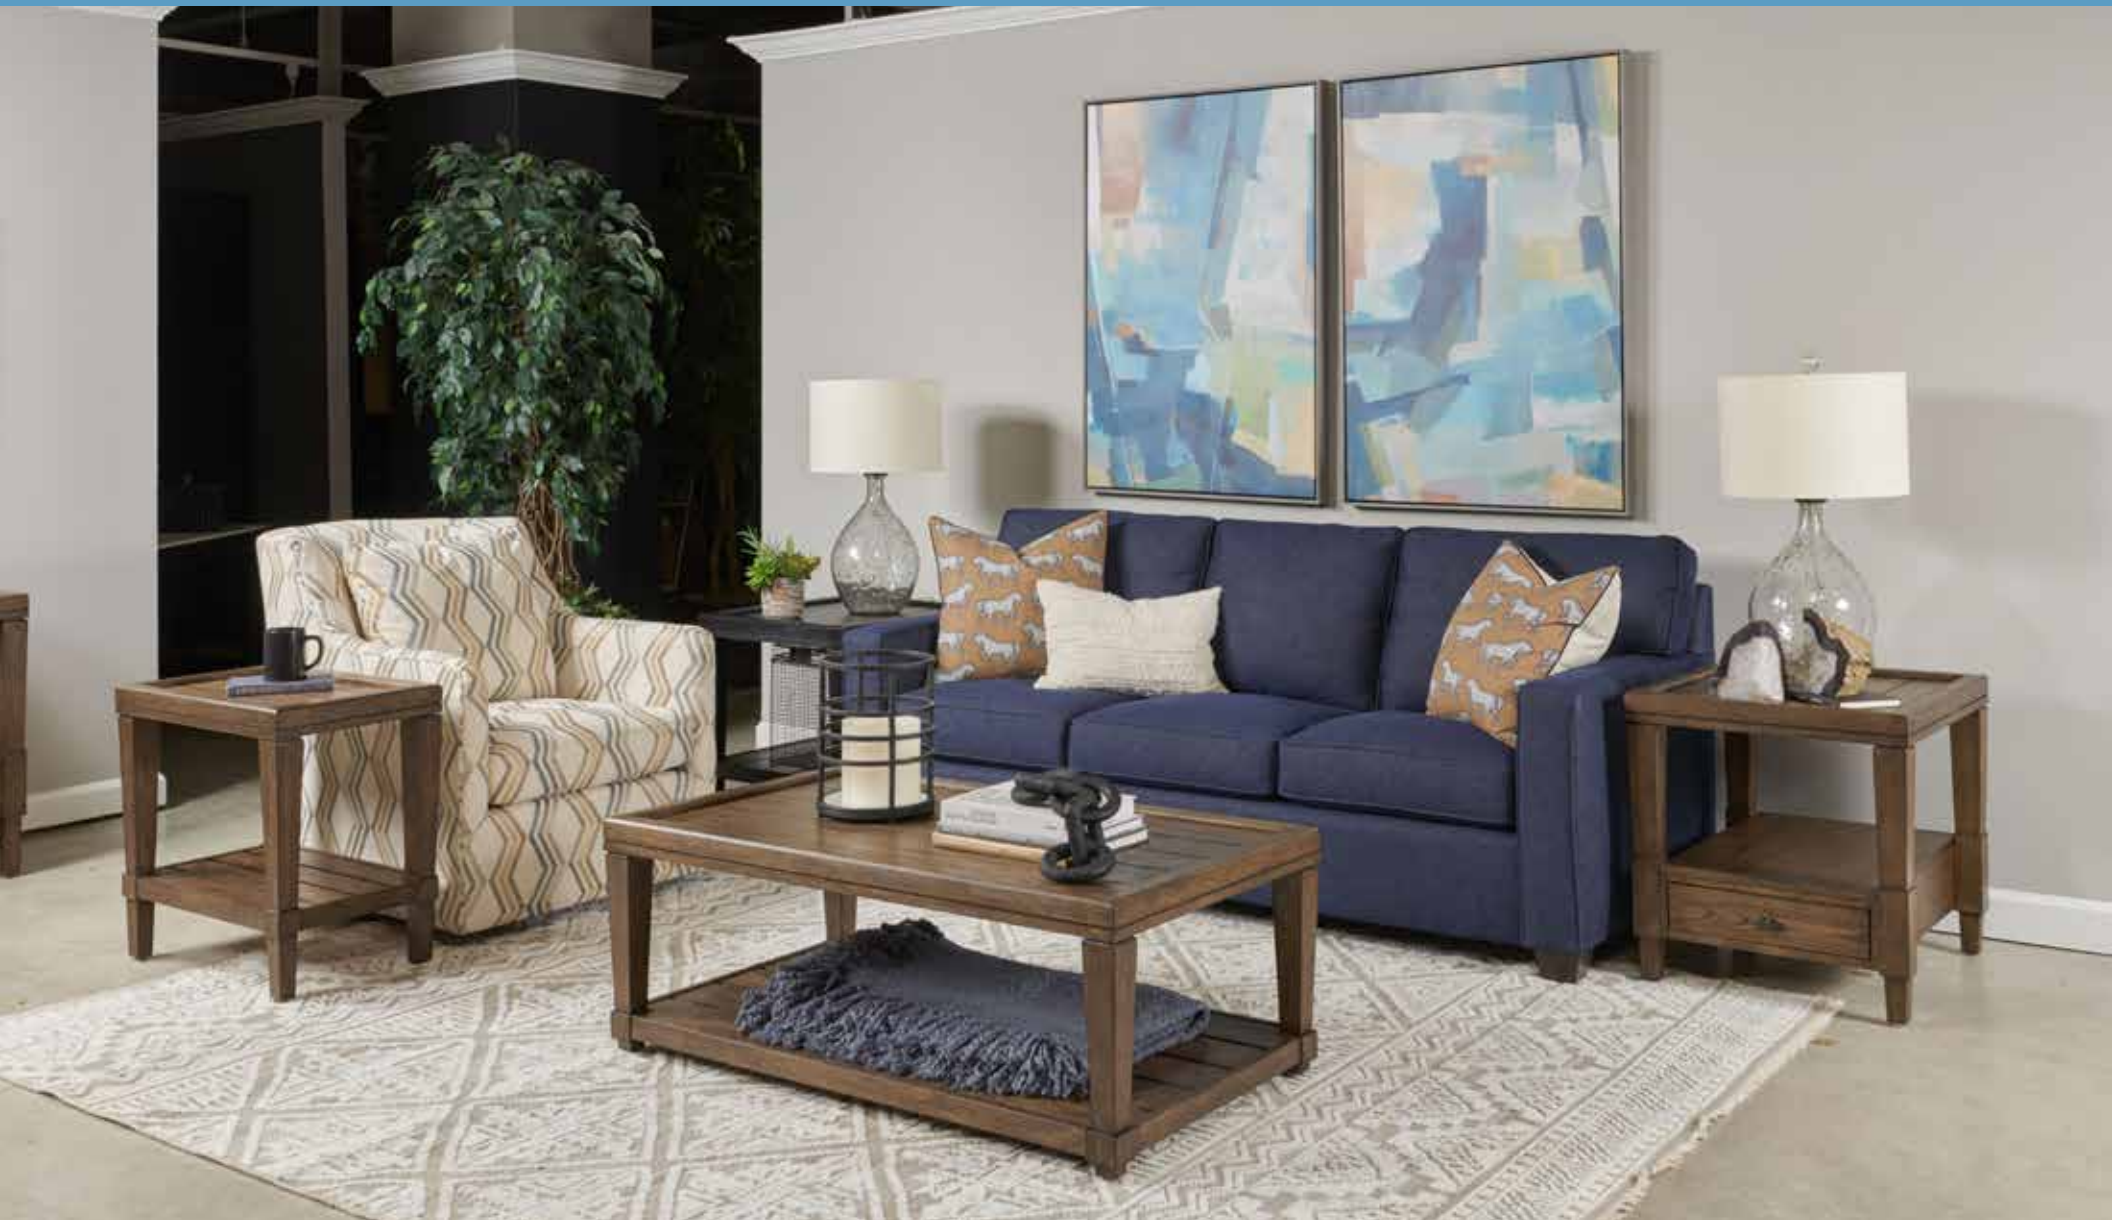

HAMMARY OLIVER (HAMILTON)

514-916S Rectangular
Chairside Table

514-910S Rectangular Coffee
Table (Casters)

514-915S Rectangular End Table