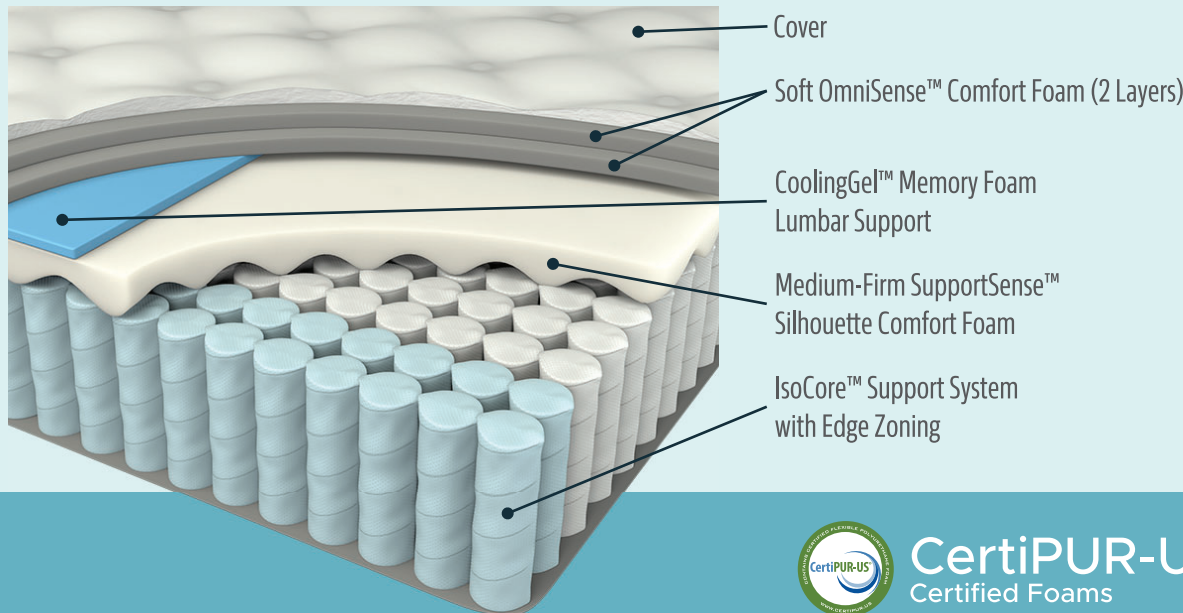

Comfort Cover with Deep Quilting

- Deeply-quilted cover for immediate soft comfort

OmniSense™ Comfort Foam

- Fast response for immediate comfort and relaxation
- Long-lasting and resistant to body impressions

CoolingGel™ Memory Foam Lumbar Support

- Gel-Infused Memory Foam keeps you cool so you sleep better
- Self-contouring support and comfort

SupportSense™ Silhouette Comfort Foam

- Delivers a comfortable supportive sleep surface all-night with firm support
- Rolling peaks & valleys contour to the body—for pressure relief, improved spinal alignment and breathability for perfect temperature
- Works with other mattress layers to distribute weight more evenly as you move, reducing partner disturbance

IsoCore™ Support System with Edge Zoning

- Unique design ergonomically supports the body and reduces partner disturbance with zoned edge support for better stability and consistency
- Open design ensures airflow, breathability and efficient heat transfer

Always CertiPUR-US® Certified Foams

- Certified foams made without harmful chemicals

PROFILE:

- 12 INCH PROFILE

COMFORT FEEL:

- MEDIUM / EURO TOP

COMFORT FEEL:

- SIDE, BACK & STOMACH SLEEPERS