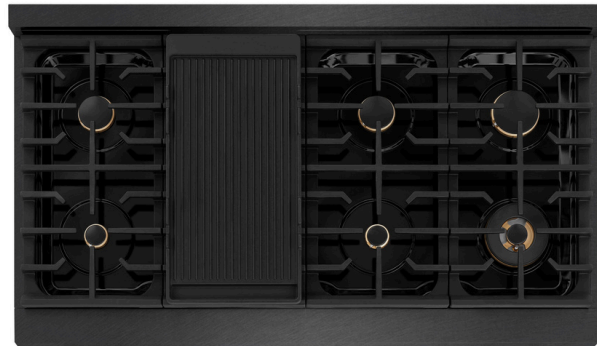

INTRODUCTION

Luxury isn't meant to be left desired—it's meant to be attainable. The ZLINE Autograph Edition 48 in. 6.7 cu. ft. Paramount Double Oven Dual Fuel Range with 8 Burner Gas Cooktop in Black Satin Stainless Steel and Champagne Bronze Accents (SDRBSZ-48-CB) combines the versatility of a gas cooktop with 8 Italian-made auto-reignition burners, a large high-performing electric convection oven and a small bake-and-broil oven with digital thermostat technology, enhanced cast iron grates, Horizon oven door window designs, and champagne bronze knobs and handles allowing you to master every meal. With a modern, timeless style and refined functionality, ZLINE Paramount Dual Fuel Ranges are masterfully crafted to deliver an elevated culinary experience.

SPECIFICATIONS OVERVIEW

GENERAL PROPERTIES

SKU	SDRBSZ-48-CB
Finish	Black Satin Stainless Steel
Fuel Type	Convection Electric Oven- Gas Cooktop
Mount Type	Free Standing
Oven Lighting	Halogen
Self-Clean	No

POWER / RATINGS

Amps	35A
Voltage	240V

CERTIFICATIONS

ETL Listed

ZLINE Autograph Edition 48 in. 6.7 cu. ft. Paramount Double Oven Dual Fuel Range with 8 Burner Gas Cooktop in Black Satin Stainless Steel and Champagne Bronze Accents (SDRBSZ-48-CB)

ZLINE
ATTAINABLE LUXURY™

SPECIFICATIONS IN-DEPTH

GENERAL PROPERTIES

SKU	SDRBSZ-48-CB
Finish	Black Satin Stainless Steel
Control Type	Manual Front Control
Convection	Yes
Fuel Type	Convection Electric Oven- Gas Cooktop
Mount Type	Free Standing
Number of Racks	4
Oven Lighting	Halogen
Self-Clean	No
Timer	No
Total BTU	94000