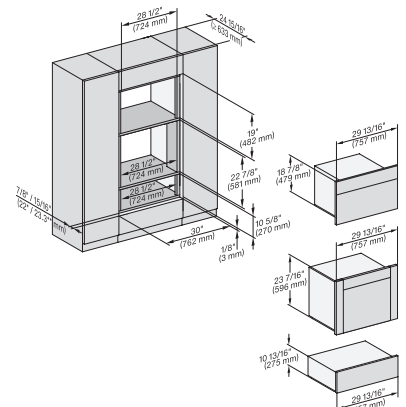

H 6x60 B/BP, DGC 686x AM+ EBA 6808; H 6x70 BM, ESW 6x80, DGC 676x, DGC 7x7x, EBA 7868, ESW7x80, Installation drawing, NA