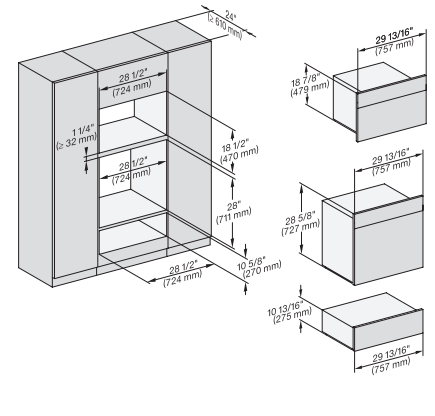

H 6x80 BP, H 6x70 BM, ESW 6x80, H 6x80-2BP, NA7000 Fitting Combi, Installation drawing, Proud, NA
<https://miele-mms.de.miele.net/mms/admin/forward.php#>