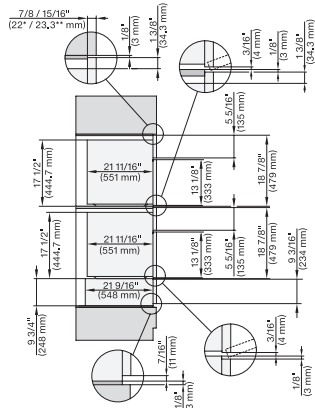

DGC 7875

30" Compact Combi-Steam Oven XL with DirectWater plus
for steam cooking, baking, roasting with roast probe + menu cooking.

H 6x70 BM, ESW 6x85, DGC7xxx, H7x7x, ESW 7x70 Combi, Installation drawing, Flush inset, Flush inset, NA

7/8" – 22* mm – Glas, 15/16" – 23.3** mm – Edelstahl