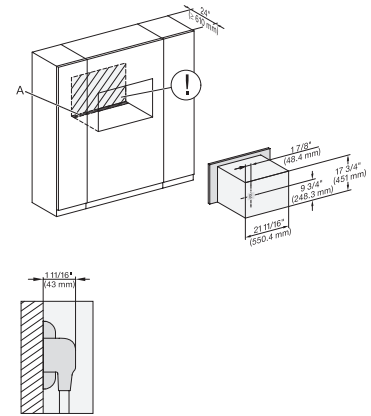

## DGC 7875

30" Compact Combi-Steam Oven XL with DirectWater plus  
for steam cooking, baking, roasting with roast probe + menu cooking.

DGC7x7x, side view, 30 Zoll, Proud

7/8" – 22" mm – Glass, 15/16" – 23.3" mm – Stainless steel

DGC7x7x(X), side view, 30 Zoll, Flush inset, XL

7/8" – 22" mm – Glass, 15/16" – 23.3" mm – Stainless steel

DGC7x7x(X), Installation, 30 Zoll, Proud, XL,

A – Cut-out (4" x 28" / 100 mm x 720 mm) in the bottom of the cabinet for power cord and ventilation, – Electrical and water supplies are recommended to be placed in adjacent cabinetry., Additional cabinet depth is required when placing the electrical and water supplies behind the appliance., E = Electric connection