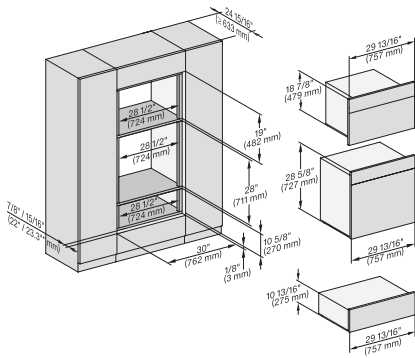

H 656x, H 6x60, DGC686x+EBA 6808, H 6x70, DGC 676x, DGC7x7x, EBA7868, H 7xxx, Fitti Combi, Install drawi, Flush inset, NA

DGC 7875

30" Compact Combi-Steam Oven XL with DirectWater plus
for steam cooking, baking, roasting with roast probe + menu cooking.