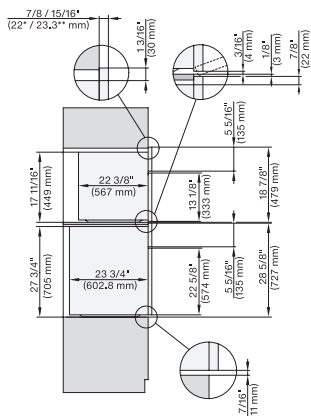

DGC7x7x(X), side view, 30 Zoll, Flush inset, XL

7/8" – 22" mm – Glass, 15/16" – 23.3" mm – Stainless steel

DGC7x7x(X), Installation, 30 Zoll, Proud, XL,

A – Cut-out (4" x 28" / 100 mm x 720 mm) in the bottom of the cabinet for power cord and ventilation, – Electrical and water supplies are recommended to be placed in adjacent cabinetry., Additional cabinet depth is required when placing the electrical and water supplies behind the appliance., E = Electric connection

DGC7x7x(X), Installation, 30 Zoll, Flush inset, wide front, XL

A – Cut-out (4" x 28" / 100 mm x 720 mm) in the bottom of the cabinet for power cord and ventilation, – Electrical and water supplies are recommended to be placed in adjacent cabinetry., Additional cabinet depth is required when placing the electrical and water supplies behind the appliance., E = Electric connection

7/8" – 22" mm – Glass, 15/16" – 23.3" mm – Stainless steel

DGC7x7(X), H7x8x(X)BP, side view, 30 Zoll, Flush inset, combi, XL, 650

7/8" – 22" mm – Glass, 15/16" – 23.3" mm – Stainless steel

DGC7x7(X), H7x70BM(X), H7x40BM+EBA7848, ESW7x80, side view, 30 Zoll, Flush inset, combi, 450S

7/8" – 22" mm – Glass, 15/16" – 23.3" mm – Stainless steel

DGC7xxx(X), H7x6x+EBA7868, side view, 30 Zoll, Proud, combi, XL; 650S

7/8" – 22" mm – Glass, 15/16" – 23.3" mm – Stainless steel

DGC7xxx, H2x80BP, H7x8xBP(X), side view, 30 Zoll, Proud, combi, XL, 650