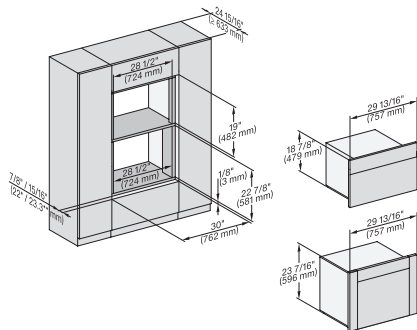

DGC 7875

30" Compact Combi-Steam Oven XL with DirectWater plus
for steam cooking, baking, roasting with roast probe + menu cooking.

7/8" – 22* mm – Glas, 15/16" – 23.3** mm – Edelstahl

7/8" – 22* mm – Glas, 15/16" – 23.3** mm – Edelstahl

7/8" – 22* mm – Glas, 15/16" – 23.3** mm – Edelstahl

7/8" – 22* mm – Glas, 15/16" – 23.3** mm – Edelstahl