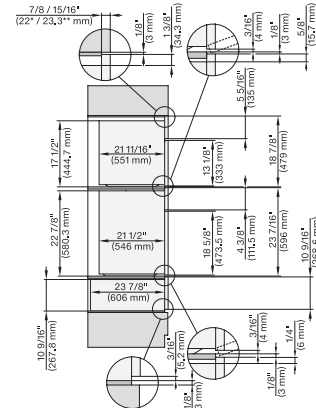

7/8" – 22\* mm – Glas, 15/16" – 23.3\*\* mm – Edelstahl

## DGC 7875

30" Compact Combi-Steam Oven XL with DirectWater plus  
for steam cooking, baking, roasting with roast probe + menu cooking.

H 6x70 BM, ESW 6x85, DGC7xxx, H7x7x, ESW 7x70 Combi, Installation drawing, Flush inset, Flush inset, NA

7/8" – 22\* mm – Glas, 15/16" – 23.3\*\* mm – Edelstahl

H 6x70 BM, ESW 6x80, DGC7xxx, H7x70, ESW 7x80 Combi, Installation drawing, Flush inset, Flush inset, NA

7/8" – 22\* mm – Glas, 15/16" – 23.3\*\* mm – Edelstahl

(H 6560 B, H 6x60 BP) + EBA6808; H 6x70, ESW 6x80, H7xxx, EBA7868, ESW7x80 Combi, Installation drawing, Flush inset, NA

7/8" – 22\* mm – Glas, 15/16" – 23.3\*\* mm – Edelstahl

H 6x80 BP, H 6x70 BM, ESW 6x80, H 6x80-2BP, DGC7xxx, H 7xxx, ESW7x80 Combi, Installation drawing, Flush inset, NA