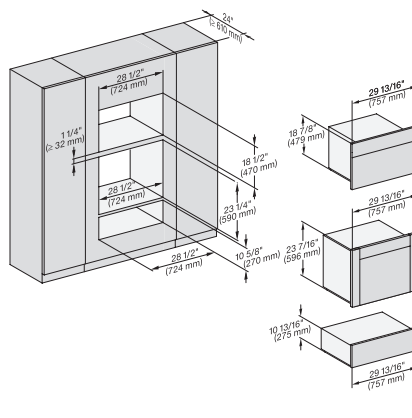

(H6560 B, H6x60 BP, DGC686x AM) + EBA6808, H6x70 BM, DGC676x, ESW6x80, NA7000 Fitting Combi w. front, drawing, Proud, NA