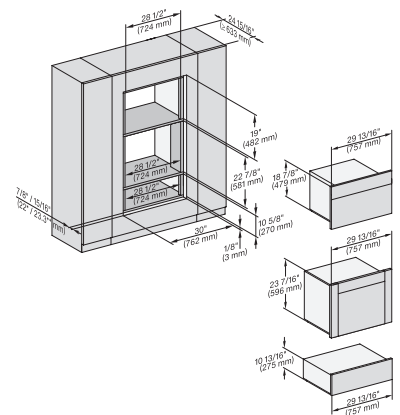

(H6560 B, H6x60 BP, DGC686x AM) + EBA6808, H6x70 BM, DGC676x, ESW6x80, DGC7xxx, EBA7868, H7xxxBP, ESW7x80, NA