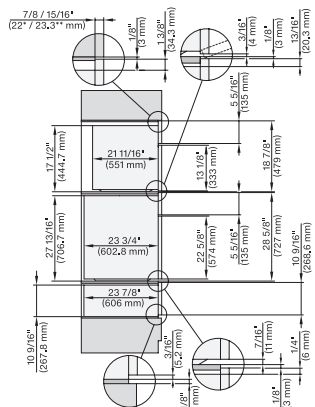

7/8" – 22\* mm – Glas, 15/16" – 23.3\*\* mm – Edelstahl

7/8" – 22\* mm – Glas, 15/16" – 23.3\*\* mm – Edelstahl

H 6x70 BM, ESW 6x80, DGC7xxx, H7x70, ESW 7x80 Combi, Installation drawing, Flush inset, Flush inset, NA

7/8" – 22\* mm – Glas, 15/16" – 23.3\*\* mm – Edelstahl

(H 6560 B, H 6x60 BP) + EBA6808; H 6x70, ESW 6x80, H7xxx, EBA7868, ESW7x80 Combi, Installation drawing, Flush inset, NA

7/8" – 22\* mm – Glas, 15/16" – 23.3\*\* mm – Edelstahl

H 6x80 BP, H 6x70 BM, ESW 6x80, H 6x80-2BP, DGC7xxx, H 7xxx, ESW7x80 Combi, Installation drawing, Flush inset, NA

7/8" – 22\* mm – Glas, 15/16" – 23.3\*\* mm – Edelstahl

H 6x70 BM, ESW 6x85, DGC7x7x, H7x7x, Exx7x70 Fitting Combi, Installation drawing, Flush inset, NA

H 6x70 BM, ESW 6x80, DGC7x7x, H7x7x, ESW7x80 Fitting Combi, Installation drawing, Flush inset, NA