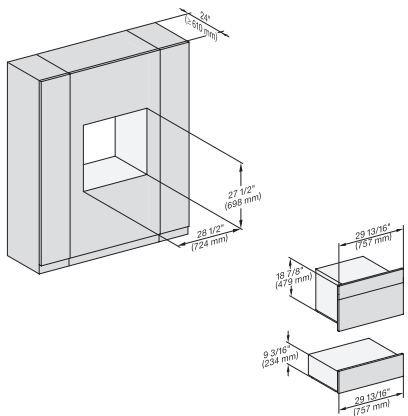

H6x70BM, ESW6x85, DGC7x7x(X), H7x70BM(X), ESW7x70, EVS7670, Fitting Combi wide front, Installation drawing, Proud, NA