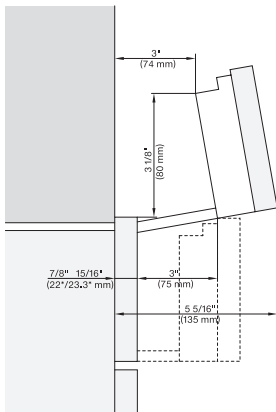

7/8" – 22\* mm – Glas, 15/16" – 23.3\*\* mm – Edelstahl

H 6x70 BM, DGC 7xxx, H 7xxx fitting, installation drawing, Flush inset, NA

7/8" – 22\* mm – Glas, 15/16" – 23.3\*\* mm – Edelstahl

H 6x70 BM, DGC 7xxx, H 7xxx, H68xx fitting wide front, installation drawing, Flush inset, NA

7/8" – 22\* mm – Glas, 15/16" – 23.3\*\* mm – Edelstahl

DGC 6x0x-1 + EBA 6808, DGC 6x6x (AM) + EBA 6808, DGC7xxx(X) + EBA784/68 installation drawing, Proud, NA

7/8" – 22\* mm – Glas, 15/16" – 23.3\*\* mm – Edelstahl

H 6x70 BM, H7x70BM, DGC7x7x(X), fitting, installation drawing, Proud, NA

7/8" – 22\* mm – Glas, 15/16" – 23.3\*\* mm – Edelstahl

H 6x70 BM, DGC7x7x(X) fitting wide front, installation drawing, Proud, NA