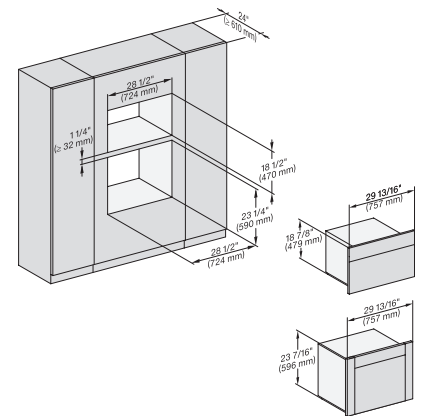

(H6560B, H6x60BP, DGC686xAM) + EBA6808; H6x70BM, DGC676x, NA7000, Fitting Combi wide front, Installation drawing, Proud