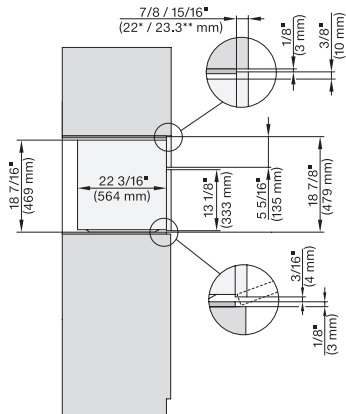

(H6560 B, H6x60 BP, DGC686x AM) + EBA6808, H6x70 BM, DGC676x, ESW6x80, NA7000 Fitting Combi w. front, drawing, Proud, NA

H 6x80 BP, H 6x70 BM, ESW 6x80, H 6x80-2BP, NA7000, Fitting Combi wide front, Installation drawing, Proud, NA

DGC7x7x(X), side view, 30 Zoll, Flush inset, XL

7/8" – 22" mm – Glass, 15/16" – 23.3" mm – Stainless steel

DGC7x7x(X), Installation, 30 Zoll, Proud, XL,

A – Cut-out (4" x 28" / 100 mm x 720 mm) in the bottom of the cabinet for power cord and ventilation, – Electrical and water supplies are recommended to be placed in adjacent cabinetry., Additional cabinet depth is required when placing the electrical and water supplies behind the appliance., E = Electric connection