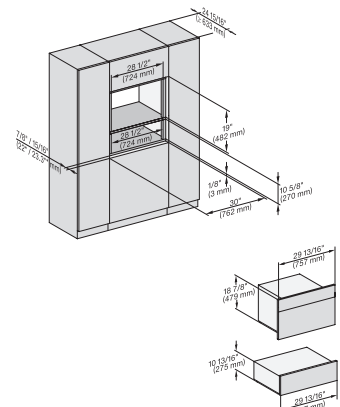

H 6x70 BM, ESW 6x80, DGC7x7x, H7x7x, ESW7x80 Fitting Combi, Installation drawing, Flush inset, NA