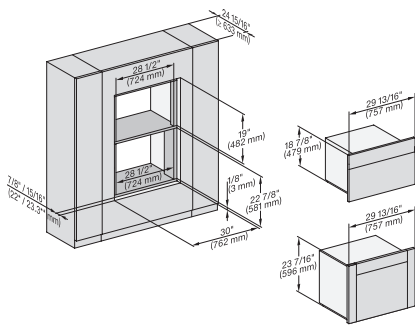

H 6x80 BP, H 6x70 BM, ESW 6x80, H 6x80-2BP, DGC7xxx, H7xxxBM/BMX/BP/BPX, H2x80BP, ESW7x80, Installation drawing, NA