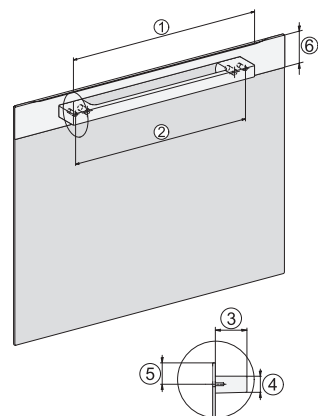

Handle DGC74xx, DGC76xx, DGC78xx, PureLine – NA7000 - Installation drawing

DGC7470, DGC7670, DGC7870, DGC7875, DGC7680, DGC7685, DGC7880, DGC7885; 19 11/16" / 500 mm, 17 1/2" / 444 mm, 1 7/8" / 47 mm, 15/16" / 24 mm, 1 1/4" / 32.5 mm, 2 9/16" / 65 mm, DGC7440, DGC7640, DGC7840, DGC7845, DGC7860, DGC7865; 15 3/4" / 400 mm, 14 3/16" / 360 mm, 1 7/8" / 47 mm, 15/16" / 24 mm, 1 1/4" / 32.5 mm, 2 9/16" / 65 mm