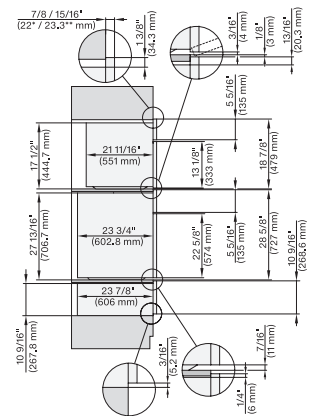

H 6x70 BM, H7x70BM, DGC7x7x(X), fitting, installation drawing, Proud, NA

7/8" – 22\* mm – Glas, 15/16" – 23.3\*\* mm – Edelstahl

H 6x70 BM, DGC7x7x(X) fitting wide front, installation drawing, Proud, NA

7/8" – 22" mm – Glas, 15/16" – 23.3" mm – Edelstahl

H6x70BM, H6x00BM+EBA6808, ESW6x80, DGC7x7(X), H7xx0BM(X)+EBA7848, ESW7x80, Combi, Installation drawing, Proud, NA

7/8" – 22" mm – Glas, 15/16" – 23.3" mm – Edelstahl

H6x70BM, ESW6x85, DGC7x7(X), H7x70BM, ESW7x70, EVS7670, Combi, Installation drawing, Proud, Flush inset, NA

7/8" – 22" mm – Glas, 15/16" – 23.3" mm – Edelstahl

H6x70BM, ESW6x80, DGC7x7(X), H7x70BM, ESW7x80, Combi, Installation drawing, Proud, Flush inset, NA

7/8" – 22" mm – Glas, 15/16" – 23.3" mm – Edelstahl

(H6560B, H6x60BP)+EBA6808, H6x70BM, ESW6x80, H7x6x8P+EBA7868, H7x70BM(X), ESW7x80, Combi, Installation drawing, Proud, Flush inset, NA

7/8" – 22" mm – Glas, 15/16" – 23.3" mm – Edelstahl