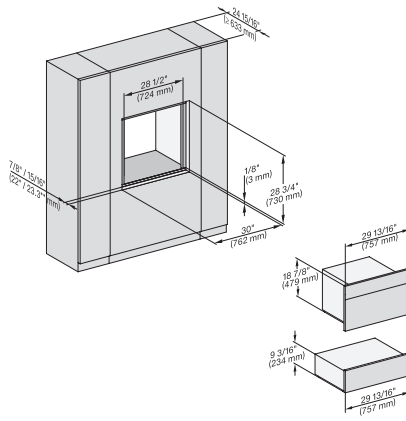

H 6x70 BM, ESW 6x85, DGC 7xxx, H7x70 BM/BMX, ESW 7x70, EVS 7670, Installation drawing, Flush inset, NA