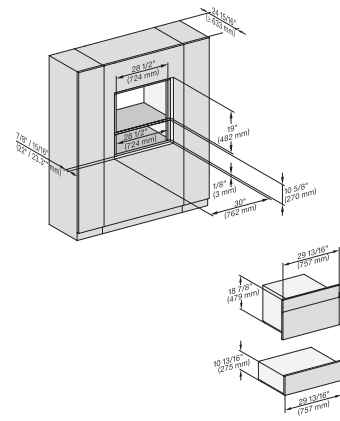

H 6x70 BM, ESW 6x80, DGC7x7x, H7x70 BM/BMX, ESW 7x80 Fitting Combi wide front, Installation drawing, Flush inset, NA