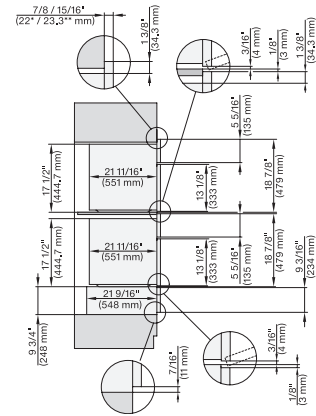

H 6x80 BP, H 6x70 BM, H 6x80-2BP, DGC7x7x, H7x70BM, H7x80BPX, Combi, Installation drawing, Proud, NA

7/8" – 22" mm – Glas, 15/16" – 23.3\*\* mm – Edelstahl

7/8" – 22" mm – Glas, 15/16" – 23.3\*\* mm – Edelstahl

7/8" – 22" mm – Glas, 15/16" – 23.3" mm – Edelstahl

H6x70BM, H6x00BM+EBA6808, ESW6x80, DGC7x7(X), H7xx0BM(X)+EBA7848, ESW7x80, Combi, Installation drawing, Proud, NA

7/8" – 22" mm – Glas, 15/16" – 23.3" mm – Edelstahl