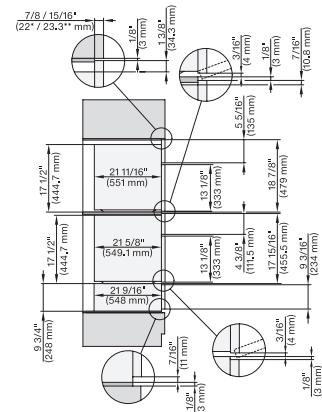

H 6x70 BM, H7x70BM, DGC7x7x(X), fitting, installation drawing, Proud, NA

7/8" – 22\* mm – Glas, 15/16" – 23.3\*\* mm – Edelstahl

H 6x70 BM, DGC7x7x(X) fitting wide front, installation drawing, Proud, NA

7/8" – 22\* mm – Glas, 15/16" – 23.3\*\* mm – Edelstahl

H 6560 B + EBA 6808, H 6x60 BP + EBA 6808, H 6x70 BM, DGC 7xxx, EBA 78x8, H 7xxx Combi, Install drawing, Flush inset, NA

7/8" – 22\* mm – Glas, 15/16" – 23.3\*\* mm – Edelstahl

H 6x80 BP, H 6x70 BM, H 6x80-2BP, DGC 7x7x, H 7xxx Combi, Install drawing, Flush inset, NA

7/8" – 22\* mm – Glas, 15/16" – 23.3\*\* mm – Edelstahl

H 6x70 BM, H 6x00 BM + EBA 6808, ESW 6x85, DGC7x7x, EBA7848, H7xxx, ESW7x70 Combi, Install drawing, Flush inset, NA

7/8" – 22\* mm – Glas, 15/16" – 23.3\*\* mm – Edelstahl