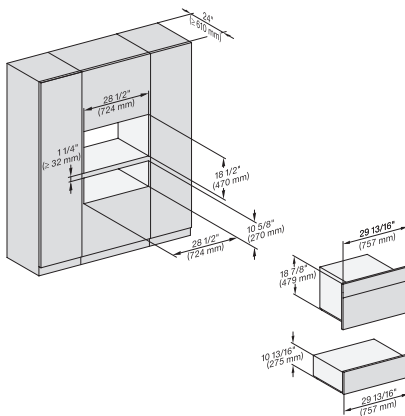

H 6x70 BM, ESW 6x80, DGC7x70(X), H7x70BM, ESW7x80, Fitting Combi, Installation drawing, Proud, NA