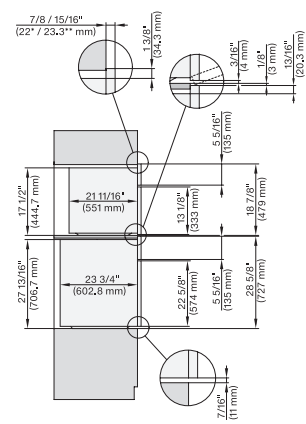

H 6x80 BP, H 6x70 BM, H 6x80-2BP, DGC7x7x, H7x70BM, H7x80BPX, Combi, Installation drawing, Proud, NA

7/8" – 22" mm – Glas, 15/16" – 23.3** mm – Edelstahl

7/8" – 22" mm – Glas, 15/16" – 23.3** mm – Edelstahl