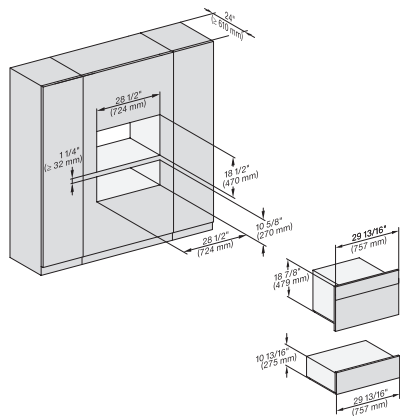

H6x70BM, ESW6x80, DGC7x7x(X), H7x70BM(X), ESW7x80, Fitting Combi wide front, Installation drawing, Proud, NA