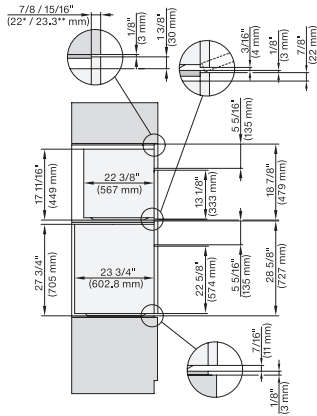

DGC7x7x(X), side view, 30 Zoll, Flush inset, XL

7/8" – 22" mm – Glass, 15/16" – 23.3" mm – Stainless steel

DGC7x7x(X), Installation, 30 Zoll, Proud, XL,

A – Cut-out (4" x 28" / 100 mm x 720 mm) in the bottom of the cabinet for power cord and ventilation, – Electrical and water supplies are recommended to be placed in adjacent cabinetry., Additional cabinet depth is required when placing the electrical and water supplies behind the appliance., E = Electric connection

DGC7x7x(X), Installation, 30 Zoll, Flush inset

A – Cut-out (4" x 28" / 100 mm x 720 mm) in the bottom of the cabinet for power cord and ventilation, – Electrical and water supplies are recommended to be placed in adjacent cabinetry., Additional cabinet depth is required when placing the electrical and water supplies behind the appliance., E = Electric connection

DGC7x7x(X), Installation, 30 Zoll, Flush inset, wide front, XL

A – Cut-out (4" x 28" / 100 mm x 720 mm) in the bottom of the cabinet for power cord and ventilation, – Electrical and water supplies are recommended to be placed in adjacent cabinetry., Additional cabinet depth is required when placing the electrical and water supplies behind the appliance., E = Electric connection

7/8" – 22" mm – Glass, 15/16" – 23.3" mm – Stainless steel

DGC7x7(X), H7x8x(X)BP, side view, 30 Zoll, Flush inset, combi, XL, 650

7/8" – 22" mm – Glass, 15/16" – 23.3" mm – Stainless steel

DGC7x7(X), H7x70BM(X), H7x40BM+EBA7848, ESW7x80, side view, 30 Zoll, Flush inset, combi, 450S