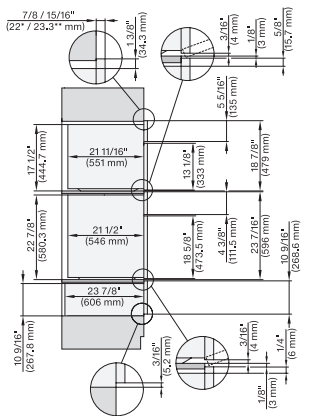

H 6x70 BM, H7x70BM, DGC7x7x(X), fitting, installation drawing, Proud, NA

7/8" – 22\* mm – Glas, 15/16" – 23.3\*\* mm – Edelstahl

H 6x70 BM, DGC7x7x(X) fitting wide front, installation drawing, Proud, NA

7/8" – 22" mm – Glas, 15/16" – 23.3" mm – Edelstahl

H6x70BM, H6x00BM+EBA6808, ESW6x80, DGC7x7(X), H7xx0BM(X)+EBA7848, ESW7x80, Combi, Installation drawing, Proud, NA

7/8" – 22" mm – Glas, 15/16" – 23.3" mm – Edelstahl

H6x70BM, ESW6x85, DGC7x7(X), H7x70BM, ESW7x70, EVS7670, Combi, Installation drawing, Proud, Flush inset, NA

7/8" – 22" mm – Glas, 15/16" – 23.3" mm – Edelstahl

H6x70BM, ESW6x80, DGC7x7(X), H7x70BM, ESW7x80, Combi, Installation drawing, Proud, Flush inset, NA

7/8" – 22" mm – Glas, 15/16" – 23.3" mm – Edelstahl

(H6560B, H6x60BP)+EBA6808, H6x70BM, ESW6x80, H7x6x8P+EBA7868, H7x70BM(X), ESW7x80, Combi, Installation drawing, Proud, Flush inset, NA

7/8" – 22" mm – Glas, 15/16" – 23.3" mm – Edelstahl