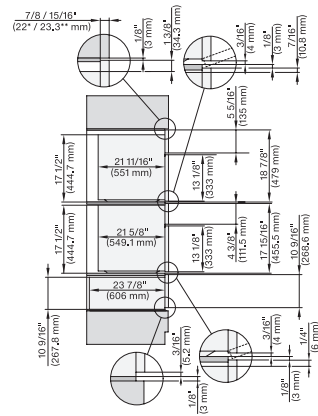

DGC7x7x(X), side view, 30 Zoll, Flush inset, XL

7/8" – 22" mm – Glass, 15/16" – 23.3" mm – Stainless steel

DGC7x7x(X), Installation, 30 Zoll, Proud, XL,

A – Cut-out (4" x 28" / 100 mm x 720 mm) in the bottom of the cabinet for power cord and ventilation, – Electrical and water supplies are recommended to be placed in adjacent cabinetry., Additional cabinet depth is required when placing the electrical and water supplies behind the appliance., E = Electric connection

DGC7x7x(X), Installation, 30 Zoll, Flush inset, wide front, XL

A – Cut-out (4" x 28" / 100 mm x 720 mm) in the bottom of the cabinet for power cord and ventilation, – Electrical and water supplies are recommended to be placed in adjacent cabinetry., Additional cabinet depth is required when placing the electrical and water supplies behind the appliance., E = Electric connection

7/8" – 22" mm – Glass, 15/16" – 23.3" mm – Stainless steel

DGC7x7(X), H7x8x(X)BP, side view, 30 Zoll, Flush inset, combi, XL, 650

7/8" – 22" mm – Glass, 15/16" – 23.3" mm – Stainless steel

DGC7x7(X), H7x70BM(X), H7x40BM+EBA7848, ESW7x80, side view, 30 Zoll, Flush inset, combi, 450S

7/8" – 22" mm – Glass, 15/16" – 23.3" mm – Stainless steel

DGC7xxx(X), H7x6x+EBA7868, side view, 30 Zoll, Proud, combi, XL; 650S

7/8" – 22" mm – Glass, 15/16" – 23.3" mm – Stainless steel

DGC7xxx, H2x80BP, H7x8xBP(X), side view, 30 Zoll, Proud, combi, XL, 650