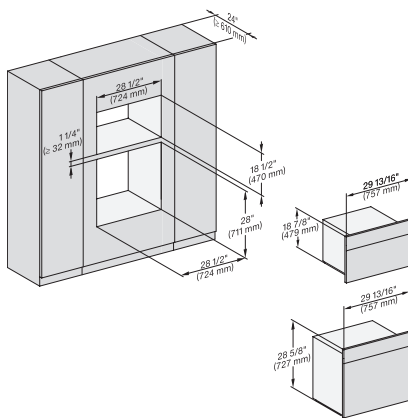

H6x80BP, H 6x70 BM, H 6x80-2BP, NA7000 Fitting Combi wide front, Installation drawing, Proud, NA