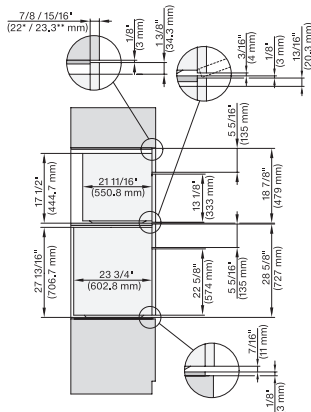

7/8" – 22\* mm – Glas, 15/16" – 23.3\*\* mm – Edelstahl

H 6x70 BM, DGC 7xxx, H 7xxx fitting, installation drawing, Flush inset, NA

7/8" – 22\* mm – Glas, 15/16" – 23.3\*\* mm – Edelstahl

H 6x70 BM, DGC 7xxx, H 7xxx, H68xx fitting wide front, installation drawing, Flush inset, NA

H 6x70 BM, H7x70BM, DGC7x7x(X), fitting, installation drawing, Proud, NA

7/8" – 22\* mm – Glas, 15/16" – 23.3\*\* mm – Edelstahl

H 6x70 BM, DGC7x7x(X) fitting wide front, installation drawing, Proud, NA

7/8" – 22\* mm – Glas, 15/16" – 23.3\*\* mm – Edelstahl

H 6560 B + EBA 6808, H 6x60 BP + EBA 6808, H 6x70 BM, DGC 7xxx, EBA 78x8, H 7xxx Combi, Install drawing, Flush inset, NA

7/8" – 22\* mm – Glas, 15/16" – 23.3\*\* mm – Edelstahl

H 6x80 BP, H 6x70 BM, H 6x80-2BP, DGC 7x7x, H 7xxx Combi, Install drawing, Flush inset, NA

7/8" – 22\* mm – Glas, 15/16" – 23.3\*\* mm – Edelstahl

H 6x70 BM, H 6x00 BM + EBA 6808, ESW 6x85, DGC7x7x, EBA7848, H7xxx, ESW7x70 Combi, Install drawing, Flush inset, NA