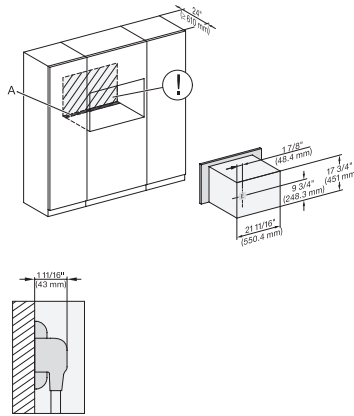

## DGC 7875

30" Compact Combi-Steam Oven XL with DirectWater plus  
for steam cooking, baking, roasting with roast probe + menu cooking.

DGC7x7x, side view, 30 Zoll, Proud

7/8" – 22" mm – Glass, 15/16" – 23.3" mm – Stainless steel

DGC7x7x(X), side view, 30 Zoll, Flush inset, XL

7/8" – 22" mm – Glass, 15/16" – 23.3" mm – Stainless steel

DGC7x7x(X), Installation, 30 Zoll, Proud, XL,

A – Cut-out (4" x 28" / 100 mm x 720 mm) in the bottom of the cabinet for power cord and ventilation, – Electrical and water supplies are recommended to be placed in adjacent cabinetry., Additional cabinet depth is required when placing the electrical and water supplies behind the appliance., E = Electric connection