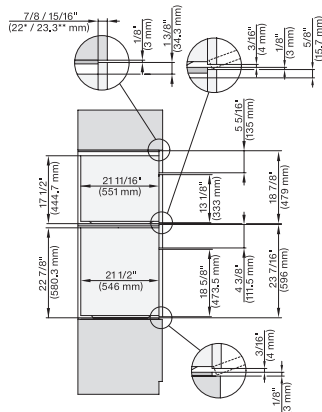

H 6560 B + EBA 6808, H 6x60 BP + EBA 6808, H 6x70 BM, DGC 7xxx, EBA 78x8, H 7xxx Combi, Install drawing, Flush inset, NA

7/8" – 22* mm – Glas, 15/16" – 23.3** mm – Edelstahl