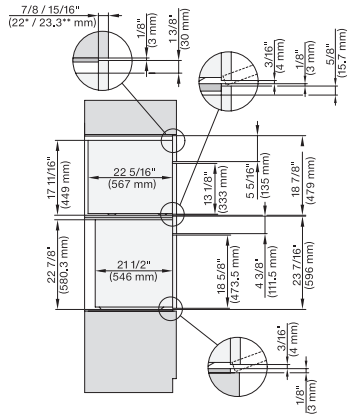

DGC 7875

30" Compact Combi-Steam Oven XL with DirectWater plus
for steam cooking, baking, roasting with roast probe + menu cooking.

DGC7xx0(X), H7x6xBP+EBA7848, side view, 30 Zoll, Flush inset, combi, XL, 650S

7/8" – 22" mm – Glass, 15/16" – 23.3" mm – Stainless steel