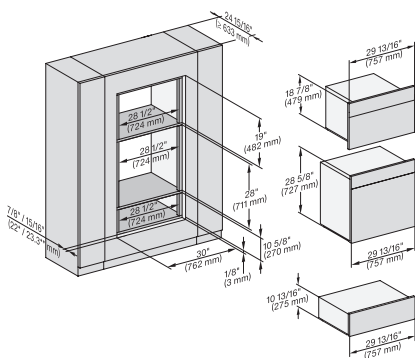

H 6x80 B/BP, DGC 686x AM, EBA 6808; H 6x70 BM, DGC 676x, DGC7xxx, H7xxxBP, EBA7868 Installation drawing, Flush inset, NA