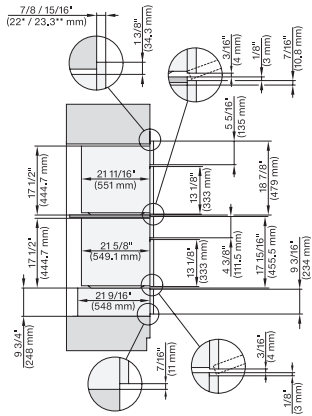

DGC 7875

30" Compact Combi-Steam Oven XL with DirectWater plus for steam cooking, baking, roasting with roast probe + menu cooking.

H6x70BM, H6x00BM+EBA6808, ESW6x85, DGC7x70, H7xx0BM(X)+EBA7848, ESW7x70, EVS7670, Combi, Installation drawing, Proud, NA

7/8" – 22" mm – Glas, 15/16" – 23.3" mm – Edelstahl