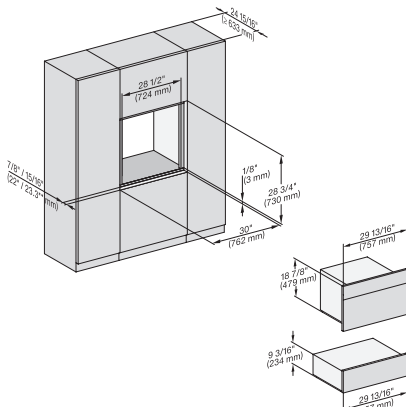

H 6x70 BM, ESW 6x85, DGC7x7x, H7x7x, Exx7x70 Fitting Combi, Installation drawing, Flush inset, NA