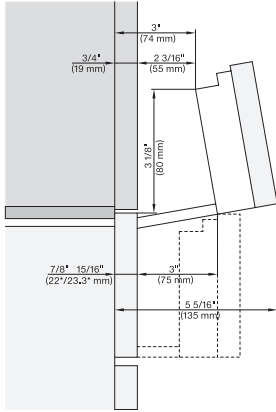

DGC 7875

30" Compact Combi-Steam Oven XL with DirectWater plus
for steam cooking, baking, roasting with roast probe + menu cooking.

DGC 6x0x-1 + EBA 6808, DGC 6x6x (AM) + EBA 6808, DGC 7xxx(EBA 784/68) installation drawing, Flush inset, NA

7/8" – 22* mm – Glas, 15/16" – 23.3** mm – Edelstahl