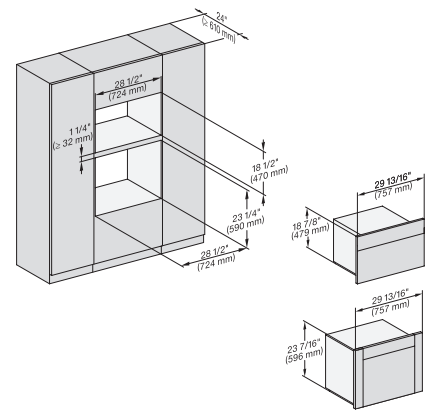

(H6560B, H6x60BP, DGC686xAM)+EBA6808, H6x70BM, DGC676x, DGC7x70, H7x6x8P+EBA7868, Fitting Combi, Installation, Proud, NA