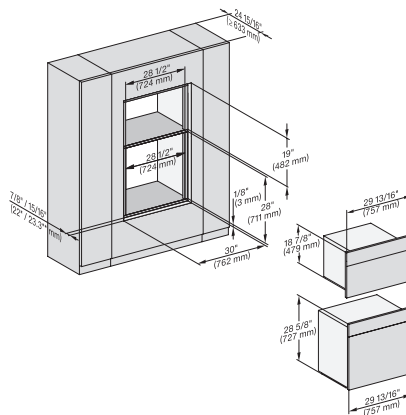

H 6x80 BP, H 6x70 BM, H 6x80-2BP, DGC 7x7x, H7xxx x BM/BP/BPX, H 2880 PB, Installation drawing, Flush inset, NA