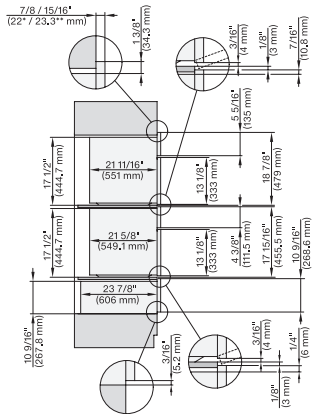

H6x70BM, H6x00BM+EBA6808, ESW6x80, DGC7x7(X), H7xx0BM(X)+EBA7848, ESW7x80, Combi, Installation drawing, Proud, NA

7/8" – 22" mm – Glas, 15/16" – 23.3" mm – Edelstahl