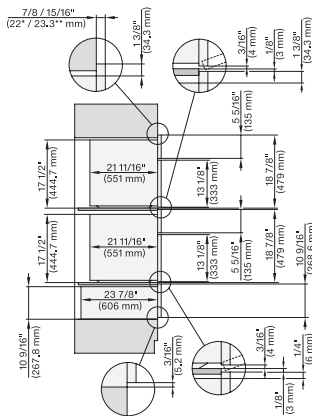

H 6x70 BM, H7x70BM, DGC7x7x(X), fitting, installation drawing, Proud, NA

7/8" – 22\* mm – Glas, 15/16" – 23.3\*\* mm – Edelstahl

H 6x70 BM, DGC7x7x(X) fitting wide front, installation drawing, Proud, NA

7/8" – 22" mm – Glas, 15/16" – 23.3" mm – Edelstahl

H6x70BM, H6x00BM+EBA6808, ESW6x80, DGC7x7(X), H7xx0BM(X)+EBA7848, ESW7x80, Combi, Installation drawing, Proud, NA

7/8" – 22" mm – Glas, 15/16" – 23.3" mm – Edelstahl

H6x70BM, ESW6x85, DGC7x7(X), H7x70BM, ESW7x70, EVS7670, Combi, Installation drawing, Proud, Flush inset, NA

7/8" – 22" mm – Glas, 15/16" – 23.3" mm – Edelstahl

H6x70BM, ESW6x80, DGC7x7(X), H7x70BM, ESW7x80, Combi, Installation drawing, Proud, Flush inset, NA

7/8" – 22" mm – Glas, 15/16" – 23.3" mm – Edelstahl

(H6560B, H6x60BP)+EBA6808, H6x70BM, ESW6x80, H7x6x8P+EBA7868, H7x70BM(X), ESW7x80, Combi, Installation drawing, Proud, Flush inset, NA

7/8" – 22" mm – Glas, 15/16" – 23.3" mm – Edelstahl