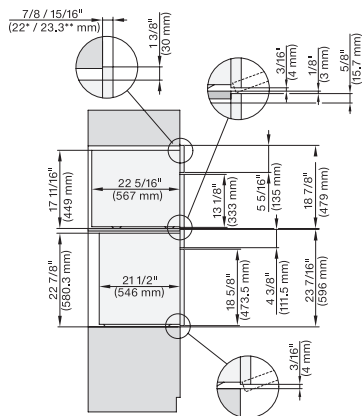

DGC7x7x(X), side view, 30 Zoll, Flush inset, XL

7/8" – 22" mm – Glass, 15/16" – 23.3" mm – Stainless steel

DGC7x7x(X), Installation, 30 Zoll, Proud, XL,

A – Cut-out (4" x 28" / 100 mm x 720 mm) in the bottom of the cabinet for power cord and ventilation, – Electrical and water supplies are recommended to be placed in adjacent cabinetry., Additional cabinet depth is required when placing the electrical and water supplies behind the appliance., E = Electric connection

DGC7x7x(X), Installation, 30 Zoll, Flush inset, wide front, XL

A – Cut-out (4" x 28" / 100 mm x 720 mm) in the bottom of the cabinet for power cord and ventilation, – Electrical and water supplies are recommended to be placed in adjacent cabinetry., Additional cabinet depth is required when placing the electrical and water supplies behind the appliance., E = Electric connection

7/8" – 22" mm – Glass, 15/16" – 23.3" mm – Stainless steel

DGC7x7(X), H7x8x(X)BP, side view, 30 Zoll, Flush inset, combi, XL, 650

7/8" – 22" mm – Glass, 15/16" – 23.3" mm – Stainless steel

DGC7x7(X), H7x70BM(X), H7x40BM+EBA7848, ESW7x80, side view, 30 Zoll, Flush inset, combi, 450S

7/8" – 22" mm – Glass, 15/16" – 23.3" mm – Stainless steel

DGC7xxx(X), H7x6x+EBA7868, side view, 30 Zoll, Proud, combi, XL; 650S

7/8" – 22" mm – Glass, 15/16" – 23.3" mm – Stainless steel

DGC7xxx, H2x80BP, H7x8xBP(X), side view, 30 Zoll, Proud, combi, XL, 650