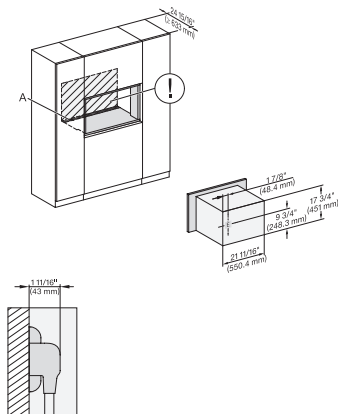

DGC7x7x(X), side view, 30 Zoll, Flush inset, XL

7/8" – 22" mm – Glass, 15/16" – 23.3" mm – Stainless steel

DGC7x7x(X), Installation, 30 Zoll, Proud, XL,

A – Cut-out (4" x 28" / 100 mm x 720 mm) in the bottom of the cabinet for power cord and ventilation, – Electrical and water supplies are recommended to be placed in adjacent cabinetry., Additional cabinet depth is required when placing the electrical and water supplies behind the appliance., E = Electric connection

DGC7x7x(X), Installation, 30 Zoll, Proud, wide front, XL,

A – Cut-out (4" x 28" / 100 mm x 720 mm) in the bottom of the cabinet for power cord and ventilation, – Electrical and water supplies are recommended to be placed in adjacent cabinetry., Additional cabinet depth is required when placing the electrical and water supplies behind the appliance., E = Electric connection

DGC7x7x(X), Installation, 30 Zoll, Flush inset

A – Cut-out (4" x 28" / 100 mm x 720 mm) in the bottom of the cabinet for power cord and ventilation, – Electrical and water supplies are recommended to be placed in adjacent cabinetry., Additional cabinet depth is required when placing the electrical and water supplies behind the appliance., E = Electric connection