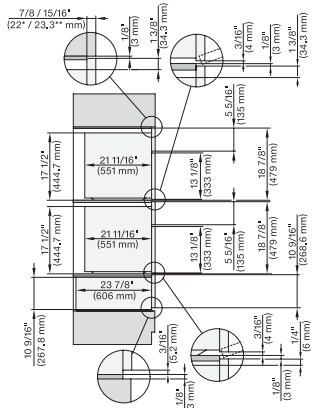

H 6x80 BP, H 6x70 BM, H 6x80-2BP, DGC 7x7x, H 7xxx Combi, Install drawing, Flush inset, NA

7/8" – 22\* mm – Glas, 15/16" – 23.3\*\* mm – Edelstahl

H 6x70 BM, H 6x00 BM + EBA 6808, ESW 6x85, DGC7x7x, EBA7848, H7xxx, ESW7x70 Combi, Install drawing, Flush inset, NA

7/8" – 22\* mm – Glas, 15/16" – 23.3\*\* mm – Edelstahl

7/8" – 22\* mm – Glas, 15/16" – 23.3\*\* mm – Edelstahl

H 6x70 BM, ESW 6x80, DGC7xxx, H7x70, ESW 7x80 Combi, Installation drawing, Flush inset, Flush inset, NA

7/8" – 22\* mm – Glas, 15/16" – 23.3\*\* mm – Edelstahl