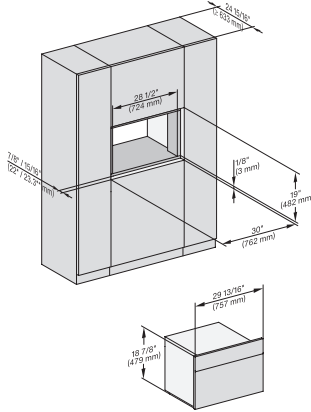

H 6x70 BM, DGC 7xxx, H 7xxx fitting, installation drawing, Flush inset, NA

7/8" – 22* mm – Glas, 15/16" – 23.3** mm – Edelstahl