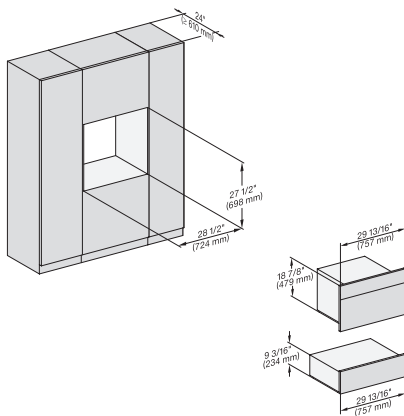

H6x70BM, ESW6x85, DGC7x7(X), H7x70BM(X), ESW7x70, Fitting Combi, Installation drawing, Proud, NA