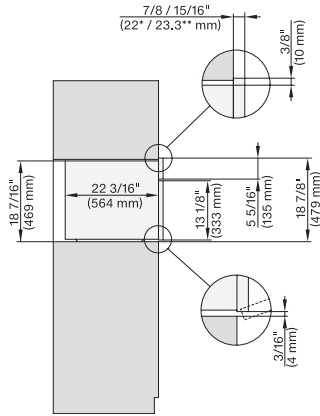

DGC 7875

30" Compact Combi-Steam Oven XL with DirectWater plus
for steam cooking, baking, roasting with roast probe + menu cooking.

DGC7x7x, side view, 30 Zoll, Proud

7/8" – 22" mm – Glass, 15/16" – 23.3" mm – Stainless steel