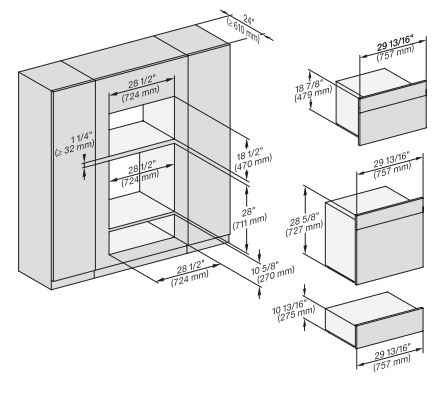

H 6x80 BP, H 6x70 BM, ESW 6x80, H 6x80-2BP, NA7000, Fitting Combi wide front, Installation drawing, Proud, NA