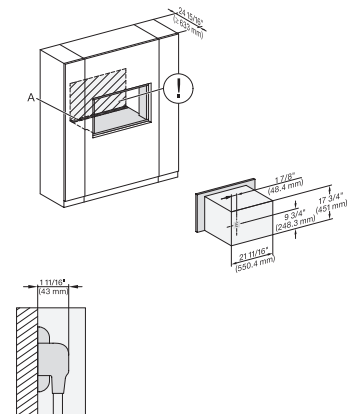

DGC7x7x(X), side view, 30 Zoll, Flush inset, XL

7/8" – 22" mm – Glass, 15/16" – 23.3" mm – Stainless steel

DGC7x7x(X), Installation, 30 Zoll, Proud, XL,

A – Cut-out (4" x 28" / 100 mm x 720 mm) in the bottom of the cabinet for power cord and ventilation, – Electrical and water supplies are recommended to be placed in adjacent cabinetry., Additional cabinet depth is required when placing the electrical and water supplies behind the appliance., E = Electric connection

DGC7x7x(X), Installation, 30 Zoll, Proud, wide front, XL,

A – Cut-out (4" x 28" / 100 mm x 720 mm) in the bottom of the cabinet for power cord and ventilation, – Electrical and water supplies are recommended to be placed in adjacent cabinetry., Additional cabinet depth is required when placing the electrical and water supplies behind the appliance., E = Electric connection

DGC7x7x(X), Installation, 30 Zoll, Flush inset

A – Cut-out (4" x 28" / 100 mm x 720 mm) in the bottom of the cabinet for power cord and ventilation, – Electrical and water supplies are recommended to be placed in adjacent cabinetry., Additional cabinet depth is required when placing the electrical and water supplies behind the appliance., E = Electric connection