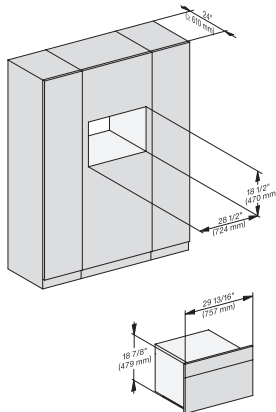

H 6x70 BM, H7x70BM, DGC7x7x(X), fitting, installation drawing, Proud, NA

7/8" – 22* mm – Glas, 15/16" – 23.3** mm – Edelstahl