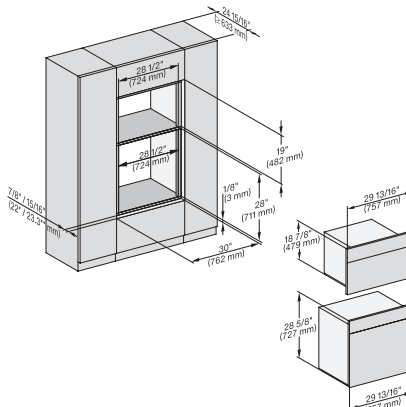

H 6x80 BP, H 6x70 BM, H 6x80-2BP, DGC7x7x, H7xxx Fitting Combi, Installation drawing, Flush inset, NA