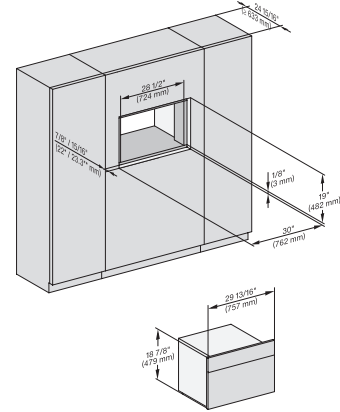

H 6x70 BM, DGC 7xxx, H 7xxx, H68xx fitting wide front, installation drawing, Flush inset, NA

7/8" – 22* mm – Glas, 15/16" – 23.3** mm – Edelstahl