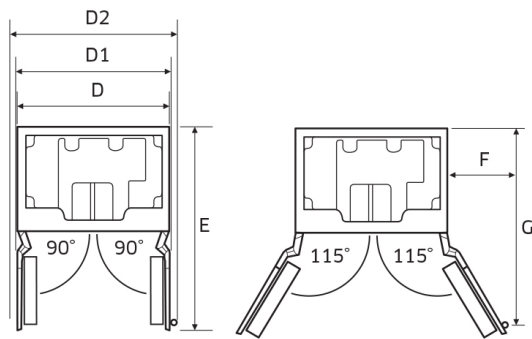

Weights & Dimensions

NET WEIGHT (LBS)	617
SHIPPING WEIGHT (LBS)	676
PRODUCT DIMENSIONS (W X H X D IN INCHES)	41 3/4 x 83 3/8 x 23 1/6
STANDARD CUTOUT REQUIRED (W X H X D IN INCHES)	41 1/2 x 84 x 24
FLUSH CUTOUT REQUIRED (W X H X D IN INCHES)	42 x 84 x 25

42-Inch Built-In French Door Refrigerator

Product Dimensions

A - WIDTH (IN/MM)	41 3/4 / 1060
B - WITH PANEL (IN/MM)	24 11/16 / 627
B1 - WITHOUT PANEL (IN/MM)	23 13/16 / 605
C - HEIGHT (IN/MM)	83 3/8 / 2118
D - (IN/MM)	41 1/4 / 1048
D1 - (IN/MM)	43 11/16 / 1110
D2 - (IN/MM)	47 7/16 / 1205
E - (IN/MM)	48 1/2 / 1232
F - (IN/MM)	22 7/16 / 570
G - (IN/MM)	47 5/8 / 1210

Installation Cutout Dimensions

A - WIDTH (IN/MM)	42 / 1067
B - DEPTH (IN/MM)	25 / 635
C - HEIGHT (IN/MM)	84 / 2134
D - (IN/MM)	22 / 559
E - (IN/MM)	80 / 2032