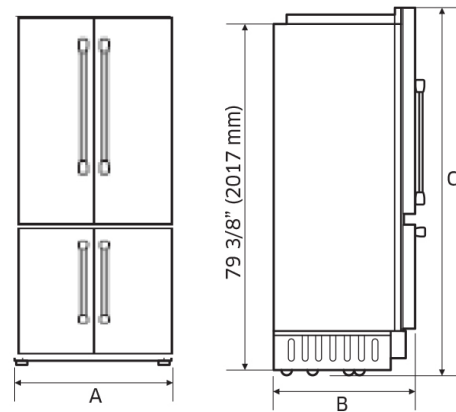

Weights & Dimensions

NET WEIGHT (LBS)	617
SHIPPING WEIGHT (LBS)	676
PRODUCT DIMENSIONS (W X H X D IN INCHES)	41 3/4 x 83 3/8 x 23 1/6
STANDARD CUTOUT REQUIRED (W X H X D IN INCHES)	41 1/2 x 84 x 24
FLUSH CUTOUT REQUIRED (W X H X D IN INCHES)	42 x 84 x 25

42-Inch Built-In French Door Refrigerator

Product Dimensions

A - WIDTH (IN/MM)	41 3/4 / 1060
B - WITH PANEL (IN/MM)	24 11/16 / 627
B1 - WITHOUT PANEL (IN/MM)	23 13/16 / 605
C - HEIGHT (IN/MM)	83 3/8 / 2118
D - (IN/MM)	41 1/4 / 1048
D1 - (IN/MM)	43 11/16 / 1110
D2 - (IN/MM)	47 7/16 / 1205
E - (IN/MM)	48 1/2 / 1232
F - (IN/MM)	22 7/16 / 570
G - (IN/MM)	47 5/8 / 1210

Installation Cutout Dimensions

A - WIDTH (IN/MM)	42 / 1067
B - DEPTH (IN/MM)	25 / 635
C - HEIGHT (IN/MM)	84 / 2134
D - (IN/MM)	22 / 559
E - (IN/MM)	80 / 2032