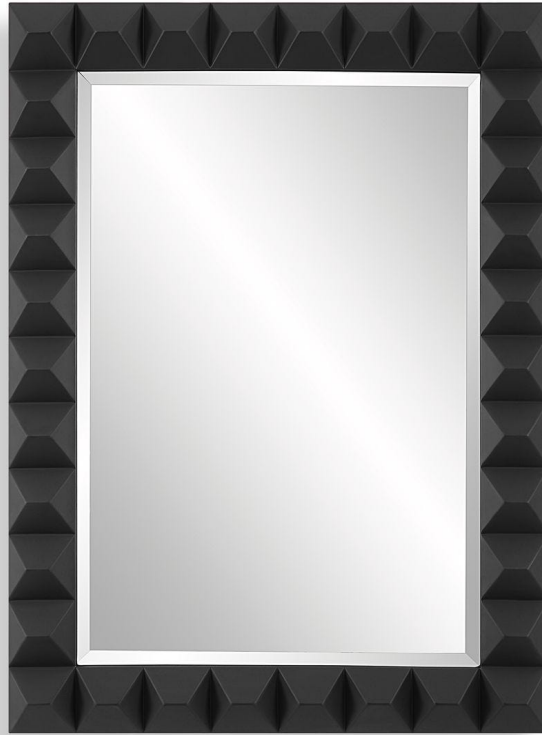

UTTERMOST

Studded Mirror, Black

SKU: 09941

The Studded Mirror has an updated appeal to a timeless design featuring a 3-dimensional pattern made from iron and finished in a sleek matte black. Mirror has a generous 1 1/4" bevel. May be hung horizontal or vertical.

Specifications

Dimensions: 32 W X 43 H X 2 D (in)

Weight: 38 lbs

Ship via: Oversize