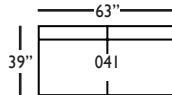

Pattern Availability: RG, PS, NM, RS

CINDY • SLIPCOVER

3-Seat End with Corner 118/119*
L92" D39" H40"
**available as right or left seated*

3-Seat End 116/117*
L78" D39" H40"
**available as right or left seated*

2-Seat End 114/115*
L56" D39" H40"
**available as right or left seated*

Single Seat End 112/113*
L30" D39" H40"
**available as right or left seated*

Chaise 110/111*
L34" D60" H40"
**available as right or left seated*

Large Armless 041
L63" D39" H40"

Small Armless 061
L31" D39" H40"

Corner 010
L39" D39" H40"