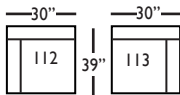

Cindy-SLIP-112/113-Right/Left
Single Seated End
L30" D39" H40"

Cindy-SLIP-061 - Small Armless
L31" D39" H40"

Seat Height 20"

Seat Depth 22"

Arm Height 24"

CINDY SLIPCOVER SECTIONAL COLLECTION

| | 3-Seat End w/Corner 118/119 | 3-Seat End 116/117 | Chaise 110/111 | Large Armless 041 |
|--------------------------------------------|--------------------------------|-----------------------|--------------------|----------------------|
| Standard Features | | | | |
| 20" Contrasting Down Blend Throw Pillow | x (2) | x (1) | x (1) | N/A |
| Cloud Cushion: | x | x | x | x |
| Sinuuous Underconstruction | x | x | x | x |
| Options - See Price List for Prices | | | | |
| Luxe Cushion: | No Charge | No Charge | No Charge | No Charge |
| Cloud Plus Cushion | x | x | x | x |
| Contrast Welt (CW) | x | x | x | x |
| Fitted Arm Covers: | N/A | N/A | N/A | N/A |
| Ordering Instructions | | | | |
| To Order, Please write the following: | Cindy-Slip-118/119 | Cindy-Slip-116/117 | Cindy-Slip-110/111 | CindySlip-041 |

Pattern Availability: RG, PS, NM, RS

CINDY • SLIPCOVER

3-Seat End with Corner 118/119*
L92" D39" H40"
**available as right or left seated*

3-Seat End 116/117*
L78" D39" H40"
**available as right or left seated*

2-Seat End 114/115*
L56" D39" H40"
**available as right or left seated*

Single Seat End 112/113*
L30" D39" H40"
**available as right or left seated*

Chaise 110/111*
L34" D60" H40"
**available as right or left seated*

Large Armless 041
L63" D39" H40"

Small Armless 061
L31" D39" H40"

Corner 010
L39" D39" H40"