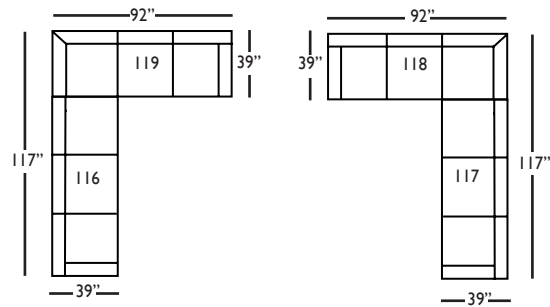

CINDY • SLIPCOVER