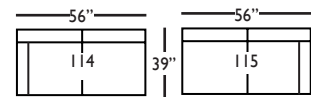

Pattern Availability: RG, PS, NM, RS

CINDY • SLIPCOVER

3-Seat End with Corner 118/119*
L92" D39" H40"
**available as right or left seated*

3-Seat End 116/117*
L78" D39" H40"
**available as right or left seated*

2-Seat End 114/115*
L56" D39" H40"
**available as right or left seated*

Single Seat End 112/113*
L30" D39" H40"
**available as right or left seated*

Chaise 110/111*
L34" D60" H40"
**available as right or left seated*

Large Armless 041
L63" D39" H40"

Small Armless 061
L31" D39" H40"

Corner 010
L39" D39" H40"