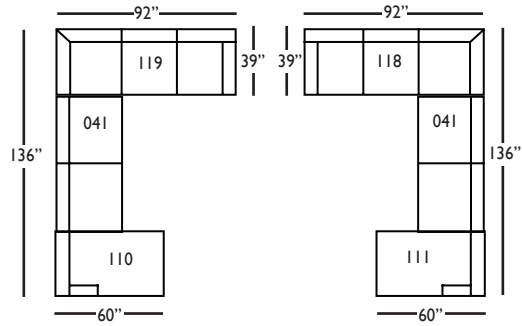

CINDY • SLIPCOVER