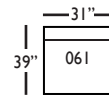

Pattern Availability: RG, PS, NM, RS

CINDY • SLIPCOVER

3-Seat End with Corner 118/119*
L92" D39" H40"
**available as right or left seated*

3-Seat End 116/117*
L78" D39" H40"
**available as right or left seated*

2-Seat End 114/115*
L56" D39" H40"
**available as right or left seated*

Single Seat End 112/113*
L30" D39" H40"
**available as right or left seated*

Chaise 110/111*
L34" D60" H40"
**available as right or left seated*

Large Armless 041
L63" D39" H40"

Small Armless 061
L31" D39" H40"

Corner 010
L39" D39" H40"