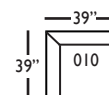

Pattern Availability: RG, PS, NM, RS

CINDY • SLIPCOVER

3-Seat End with Corner 118/119*
L92" D39" H40"
**available as right or left seated*

3-Seat End 116/117*
L78" D39" H40"
**available as right or left seated*

2-Seat End 114/115*
L56" D39" H40"
**available as right or left seated*

Single Seat End 112/113*
L30" D39" H40"
**available as right or left seated*

Chaise 110/111*
L34" D60" H40"
**available as right or left seated*

Large Armless 041
L63" D39" H40"

Small Armless 061
L31" D39" H40"

Corner 010
L39" D39" H40"