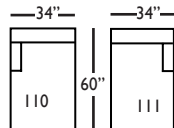

Cindy-SLIP-112/113-Right/Left
Single Seated End
L30" D39" H40"

Cindy-SLIP-061 - Small Armless
L31" D39" H40"

Seat Height 20"

Seat Depth 22"

Arm Height 24"

CINDY SLIPCOVER SECTIONAL COLLECTION

| | 3-Seat End w/Corner 118/119 | 3-Seat End 116/117 | Chaise 110/111 | Large Armless 041 |
|--------------------------------------------|--------------------------------|-----------------------|--------------------|----------------------|
| Standard Features | | | | |
| 20" Contrasting Down Blend Throw Pillow | x (2) | x (1) | x (1) | N/A |
| Cloud Cushion: | x | x | x | x |
| Sinuuous Underconstruction | x | x | x | x |
| Options - See Price List for Prices | | | | |
| Luxe Cushion: | No Charge | No Charge | No Charge | No Charge |
| Cloud Plus Cushion | x | x | x | x |
| Contrast Welt (CW) | x | x | x | x |
| Fitted Arm Covers: | N/A | N/A | N/A | N/A |
| Ordering Instructions | | | | |
| To Order, Please write the following: | Cindy-Slip-118/119 | Cindy-Slip-116/117 | Cindy-Slip-110/111 | CindySlip-041 |

Pattern Availability: RG, PS, NM, RS

CINDY • SLIPCOVER

3-Seat End with Corner 118/119*
L92" D39" H40"
**available as right or left seated*

3-Seat End 116/117*
L78" D39" H40"
**available as right or left seated*

2-Seat End 114/115*
L56" D39" H40"
**available as right or left seated*

Single Seat End 112/113*
L30" D39" H40"
**available as right or left seated*

Chaise 110/111*
L34" D60" H40"
**available as right or left seated*

Large Armless 041
L63" D39" H40"

Small Armless 061
L31" D39" H40"

Corner 010
L39" D39" H40"