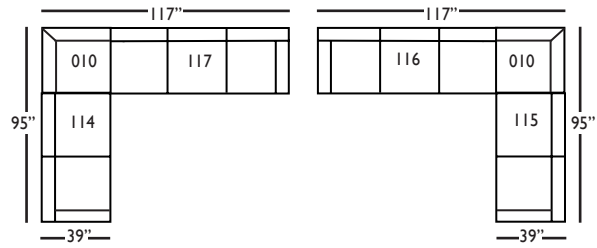

CINDY • SLIPCOVER