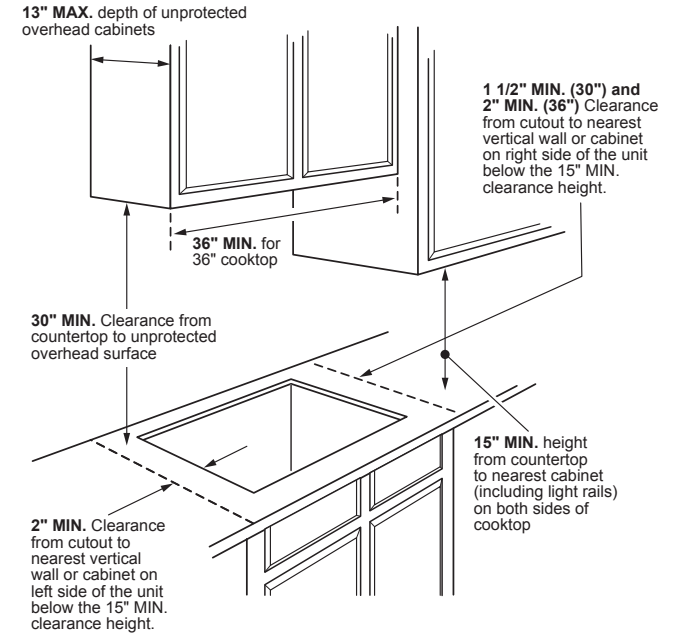

INSTALLATION ABOVE A WALL OVEN

VOLTAGE (60HZ AC)	240V	208V
CONNECTED LOAD (MAX.)	10.9kW	8.2kW
CURRENT DRAW (MAX.)	45.4 Amps	39.4 Amps
RECOMMENDED CIRCUIT BREAKER[†]	50 Amps	40 Amps

[†]**NOTE:** Check local codes for required breaker size.

For answers to your Monogram, GE Café™, GE Profile™ or GE Appliances product questions, visit our website at geappliances.com or call GE Answer Center® Service, 800.626.2000.