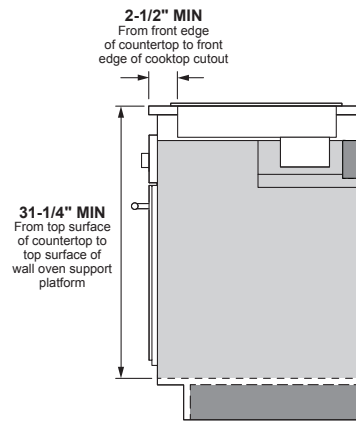

INSTALLATION ABOVE A WALL OVEN

VOLTAGE (60HZ AC)	240V	208V
CONNECTED LOAD (MAX.)	10.9kW	8.2kW
CURRENT DRAW (MAX.)	45.4 Amps	39.4 Amps
RECOMMENDED CIRCUIT BREAKER[†]	50 Amps	40 Amps

[†]**NOTE:** Check local codes for required breaker size.

For answers to your Monogram, GE Café™, GE Profile™ or GE Appliances product questions, visit our website at geappliances.com or call GE Answer Center® Service, 800.626.2000.