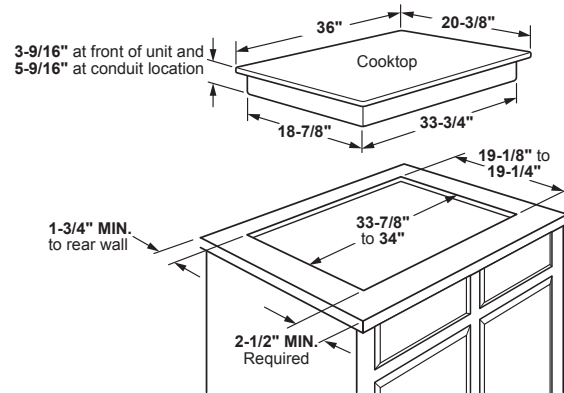

PEP9036DT

GE Profile™ 36" Built-In Touch-Control Electric Cooktop

DIMENSIONS AND INSTALLATION INFORMATION (IN INCHES)

IMPORTANT: Requires a 5" free area between the bottom of the cooktop to any combustible material, i.e., shelving. Free area not required when installing wall oven underneath cooktop. Refer to installation instructions. Requires a 15" minimum from cooktop to adjacent overhead cabinets. Units are furnished with a 48" flexible armored cable.

NOTE: 36" Ribbon cooktops are approved for use over select GE 30" Single Wall Ovens and Warming Drawers. Refer to cooktop and wall oven/warming drawer installation instructions packed with product for current dimensional data. If installed with a GE Telescopic Downdraft System, consult both the cooktop and downdraft installation instructions packed with product before installing. Cooktop gas/electric supply may need to be re-routed to install downdraft. The countertop cutout requires 23-1/2" minimum flat countertop surface and 25" minimum total countertop depth. In addition, other clearances to front edge of the countertop must be considered.

Before installing, consult installation instructions packed with product for current dimensional data.

APPROXIMATE COOKING DIMENSIONS

To insure accuracy, it is best to make a template when cutting the opening in the counter