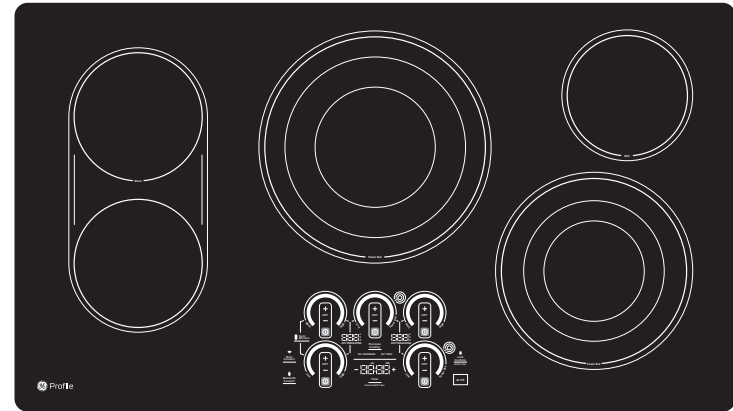

### FEATURES AND BENEFIT

Power Boil on Two Tri-Ring Elements

Precision Temperature Control

Guided Cooking

Glide Touch Controls - 19 Control Levels

Easy Clean Surface

Smart Cookware Rebate for 11" Smart Pan

Built-in WiFi

Synchronized Elements

Chef Connect

Keep Warm Setting

Control Lock

Hot Surface Indicator Lights

Fit Guarantee

Model PEP9036DTBB - Black on black