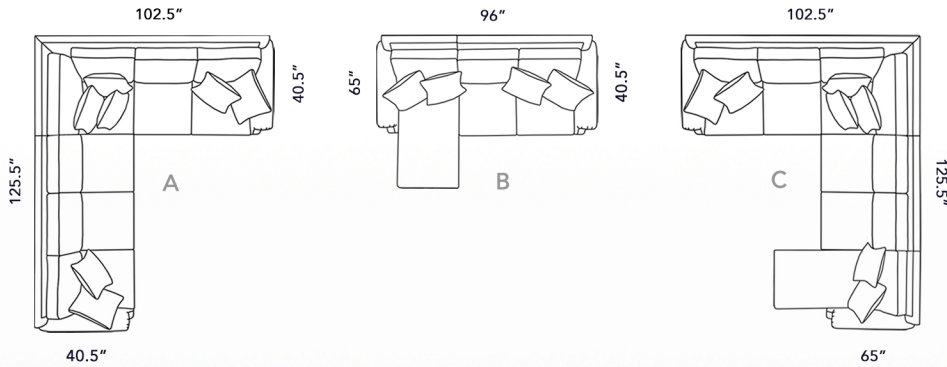

9000 SECTIONAL

INDIVIDUAL PIECES

POPULAR COMBINATIONS

PILLOWS BY PIECE

Combination	Item	Pillow Count
A	15 LF SOFA	2 XP, 2 MP
	74 RF CORNER SOFA	2 XP, 2 MP
	CHAIR	1 LKP
	OTTOMAN	-
	RF SOFA	1 XP, 1 MP
B	65 LF CHAISE	1 XP, 1 MP
	34 RF LOVESEAT	1 XP, 1 MP
	XA LOVESEAT	-
	XA CHAIR	-
	RF LOVESEAT	1 XP, 1 MP
C	75 LF CORNER SOFA	1 XP, 1 MP
	31 ARMLESS LOVESEAT	1 XP, 1 MP
	64 RF CHAISE	1 XP, 1 MP
	RF CHAIR	1 XP, 1 MP
	LF CHAIR	1 XP, 1 MP
	RF CHAISE	1 XP, 1 MP
	LF CHAISE	1 XP, 1 MP
	CORNER	2 XP, 1 MP
	RF C. SOFA	3 XP, 2 MP
	LF C. SOFA	3 XP, 2 MP

STYLE INFORMATION

9000 GROUP

BACKS: LOOSE PILLOW BACKS
SEATING: SINUOUS SPRINGS
LEG USED: #8 (4" TAPERED)
TOSS PILLOW USED:
EXTRA LARGE - 23S0-W (22")
MEDIUM - 21S0-W (20")
NAILHEAD OPTIONAL,
5 FINISHES AVAILABLE

^ F15 LEFT-FACING SOFA +
F74 RIGHT-FACING CORNER SOFA

AVAILABLE IN
LEATHER, FABRIC
AND LEATHER/FABRIC
COMBINATION

R, RM, U, UM FABRICS
LTH LEATHERS

#	OVERALL HEIGHT	OVERALL WIDTH	OVERALL DEPTH	INSIDE WIDTH	INSIDE DEPTH	ARM HEIGHT	SEAT HEIGHT
SOFA	10	37	94	40.5	75.5	20.5	20
LOVESEAT	30	37	68	40.5	50	20.5	20
CHAIR	40	37	50.5	40.5	33	20.5	20
OTTOMAN	50	19	33	23.5			20
RF SOFA	14	37	85	40.5	75.5	20.5	20
LF SOFA	15	37	85	40.5	75.5	20.5	20
XA LOVESEAT	31	37	51	40.5	51	20.5	20
XA CHAIR	41	37	25.5	40.5	25.5	20.5	20
RF LOVESEAT	34	37	60	40.5	51	20.5	20
LF LOVESEAT	35	37	60	40.5	51	20.5	20
RF CHAIR	44	37	35	40.5	25.5	20.5	20
LF CHAIR	45	37	35	40.5	25.5	20.5	20
RF CHAISE	64	37	36	65	33	45	20
LF CHAISE	65	37	36	65	33	45	20
CORNER	70	37	40.5	40.5	20.5	20.5	20
RF C. SOFA	74	37	100	40.5	72.5	20.5	20
LF C. SOFA	75	37	100	40.5	72.5	20.5	20