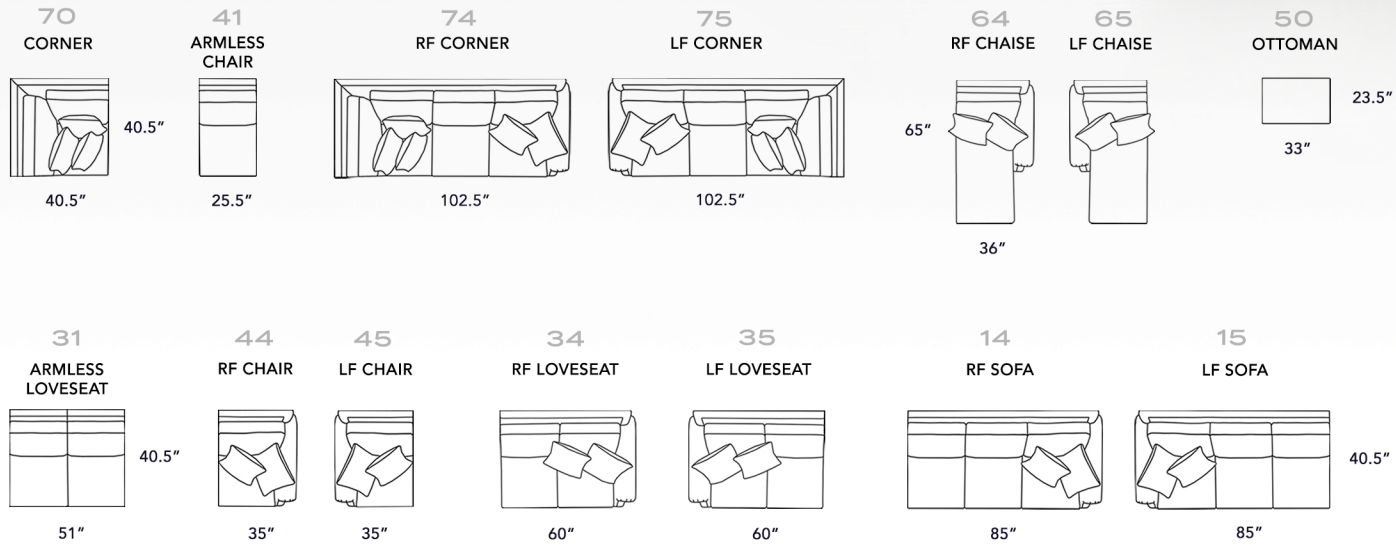

9000 SECTIONAL

INDIVIDUAL PIECES

POPULAR COMBINATIONS

PILLOWS BY PIECE

Combination	Item	Pillow Count
A	15 LF SOFA	2 XP, 2 MP
	74 RF CORNER SOFA	2 XP, 2 MP
	CHAIR	1 LKP
	OTTOMAN	-
	RF SOFA	1 XP, 1 MP
B	65 LF CHAISE	1 XP, 1 MP
	34 RF LOVESEAT	1 XP, 1 MP
	XA LOVESEAT	-
	XA CHAIR	-
	RF LOVESEAT	1 XP, 1 MP
C	75 LF CORNER SOFA	1 XP, 1 MP
	31 ARMLESS LOVESEAT	1 XP, 1 MP
	64 RF CHAISE	1 XP, 1 MP
	RF CHAIR	1 XP, 1 MP
	LF CHAIR	1 XP, 1 MP
	RF CHAISE	1 XP, 1 MP
	LF CHAISE	1 XP, 1 MP
	CORNER	2 XP, 1 MP
	RF C. SOFA	3 XP, 2 MP
	LF C. SOFA	3 XP, 2 MP

STYLE INFORMATION

9000 GROUP

BACKS: LOOSE PILLOW BACKS
SEATING: SINUOUS SPRINGS
LEG USED: #8 (4" TAPERED)
TOSS PILLOW USED:
EXTRA LARGE - 23S0-W (22")
MEDIUM - 21S0-W (20")
NAILHEAD OPTIONAL,
5 FINISHES AVAILABLE

^ F15 LEFT-FACING SOFA +
F74 RIGHT-FACING CORNER SOFA

AVAILABLE IN
LEATHER, FABRIC
AND LEATHER/FABRIC
COMBINATION

R, RM, U, UM FABRICS
LTH LEATHERS

#	OVERALL HEIGHT	OVERALL WIDTH	OVERALL DEPTH	INSIDE WIDTH	INSIDE DEPTH	ARM HEIGHT	SEAT HEIGHT
SOFA	10	37	94	40.5	75.5	20.5	20
LOVESEAT	30	37	68	40.5	50	20.5	20
CHAIR	40	37	50.5	40.5	33	20.5	20
OTTOMAN	50	19	33	23.5			20
RF SOFA	14	37	85	40.5	75.5	20.5	20
LF SOFA	15	37	85	40.5	75.5	20.5	20
XA LOVESEAT	31	37	51	40.5	51	20.5	20
XA CHAIR	41	37	25.5	40.5	25.5	20.5	20
RF LOVESEAT	34	37	60	40.5	51	20.5	20
LF LOVESEAT	35	37	60	40.5	51	20.5	20
RF CHAIR	44	37	35	40.5	25.5	20.5	20
LF CHAIR	45	37	35	40.5	25.5	20.5	20
RF CHAISE	64	37	36	65	33	45	20
LF CHAISE	65	37	36	65	33	45	20
CORNER	70	37	40.5	40.5	20.5	20.5	20
RF C. SOFA	74	37	100	40.5	72.5	20.5	20
LF C. SOFA	75	37	100	40.5	72.5	20.5	20