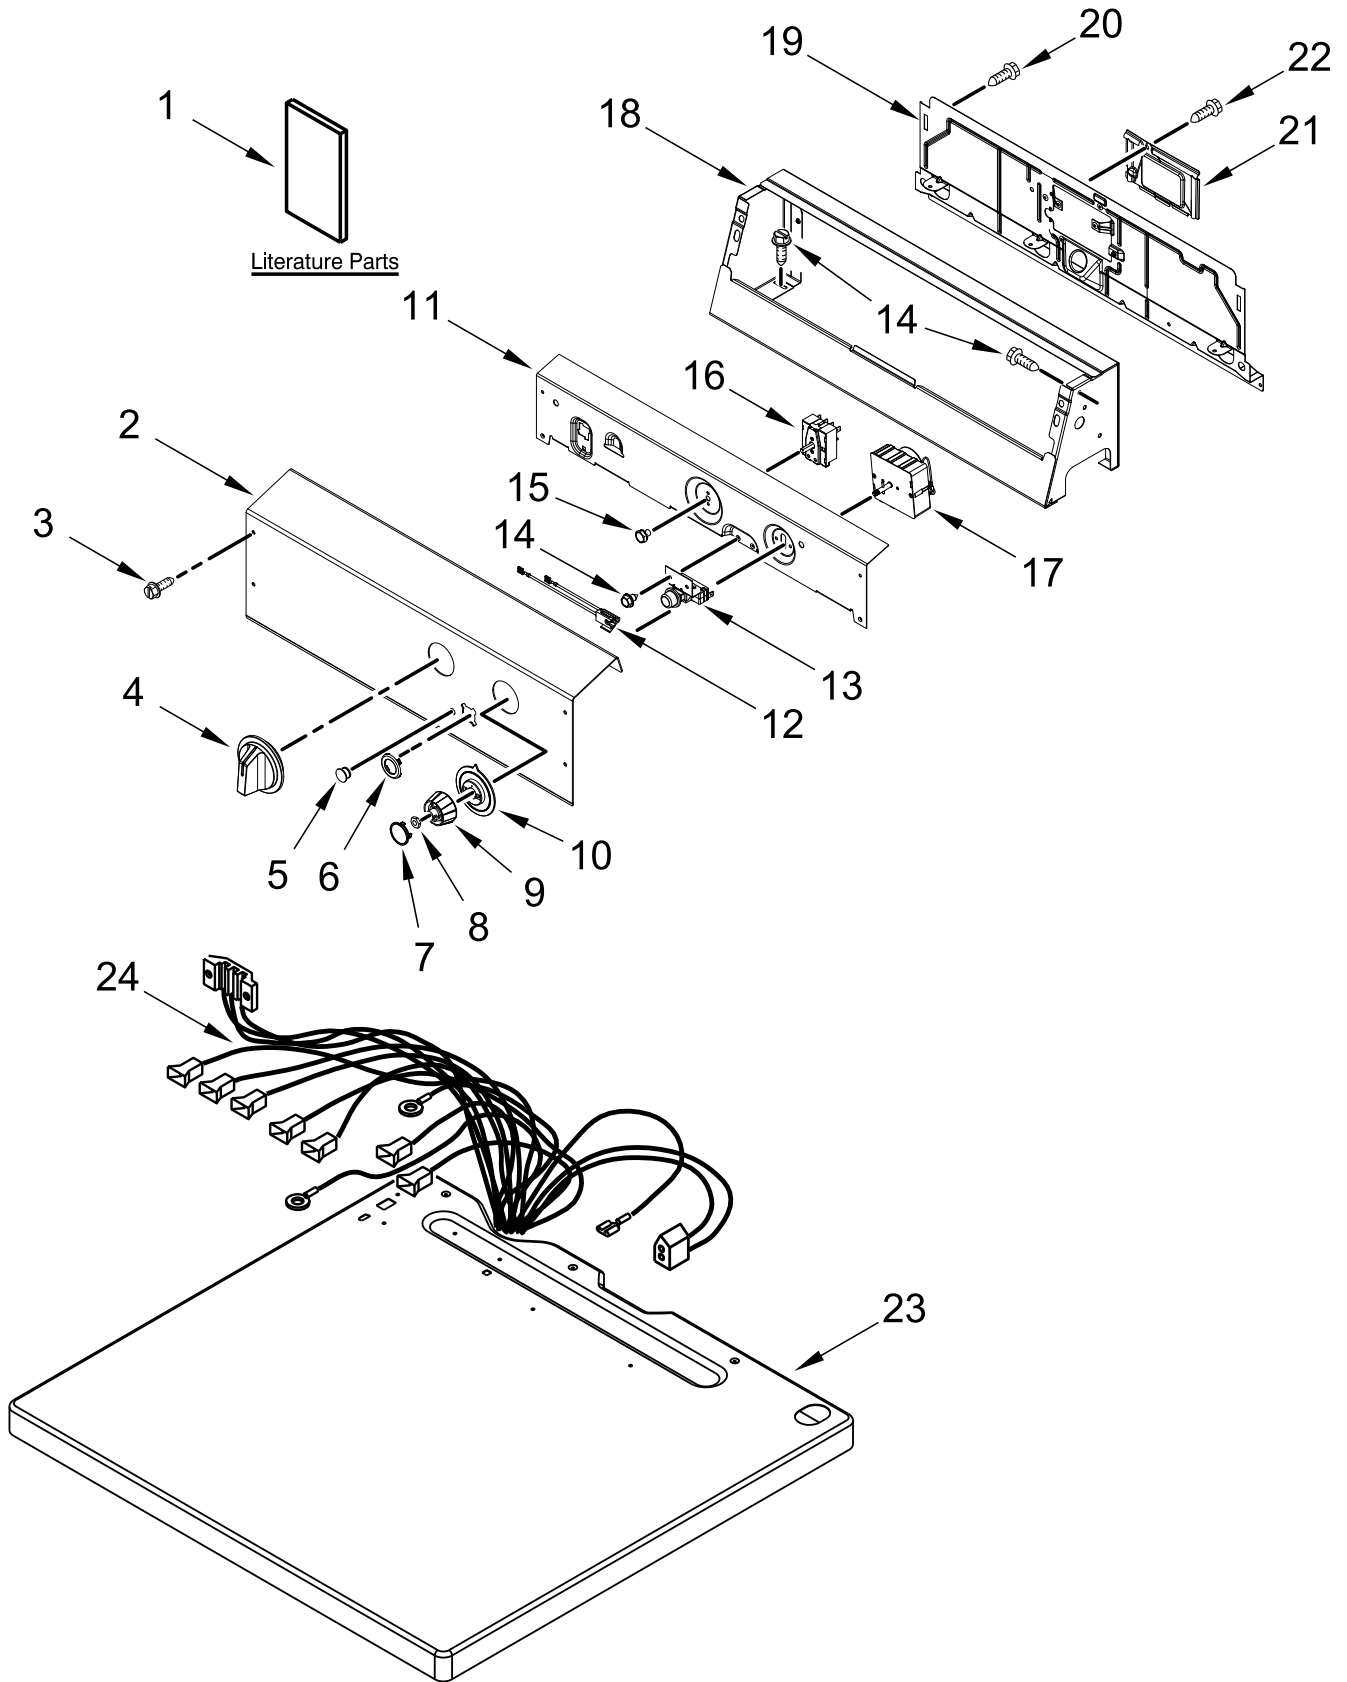

# TOP AND CONSOLE PARTS

<u>Illus. No.</u>	<u>Part No.</u>	<u>Description</u>	<u>Illus. No.</u>	<u>Part No.</u>	<u>Description</u>	<u>Illus. No.</u>	<u>Part No.</u>	<u>Description</u>
1		Literature Parts	9	W10906062	Knob	19	W10863352	Panel, Rear (Console)
	W11297002	Installation Instructions	10	W10492417	Skirt, Dial	20	3390647	Screw
	W10296778	Wiring Diagram	11	W10461071	Back Bracket, Non-Coin	21	W10286180	Cover, Terminal Block
2	W11299025	Fascia	12	W10662107	Lamp, Indicator	22	98139	Screw
3	W10386302	Screw	13	W10424310	Switch, Push to Start	23		Top
4	W10492415	Knob	14	8533971	Screw		W10492414	White
5	W10133502	Indicator Lights Assembly	15	W10139100	Screw	24	W10153137	Harness, Main
6	W10510149	Bezel - PTS	16	W10327105	Switch, Cycle Selection			
7	W10492418	Cap, Knob	17	W11316903	Timer, Dryer			
8	W10155650	Nut, Hex	18	W11124005	Console			