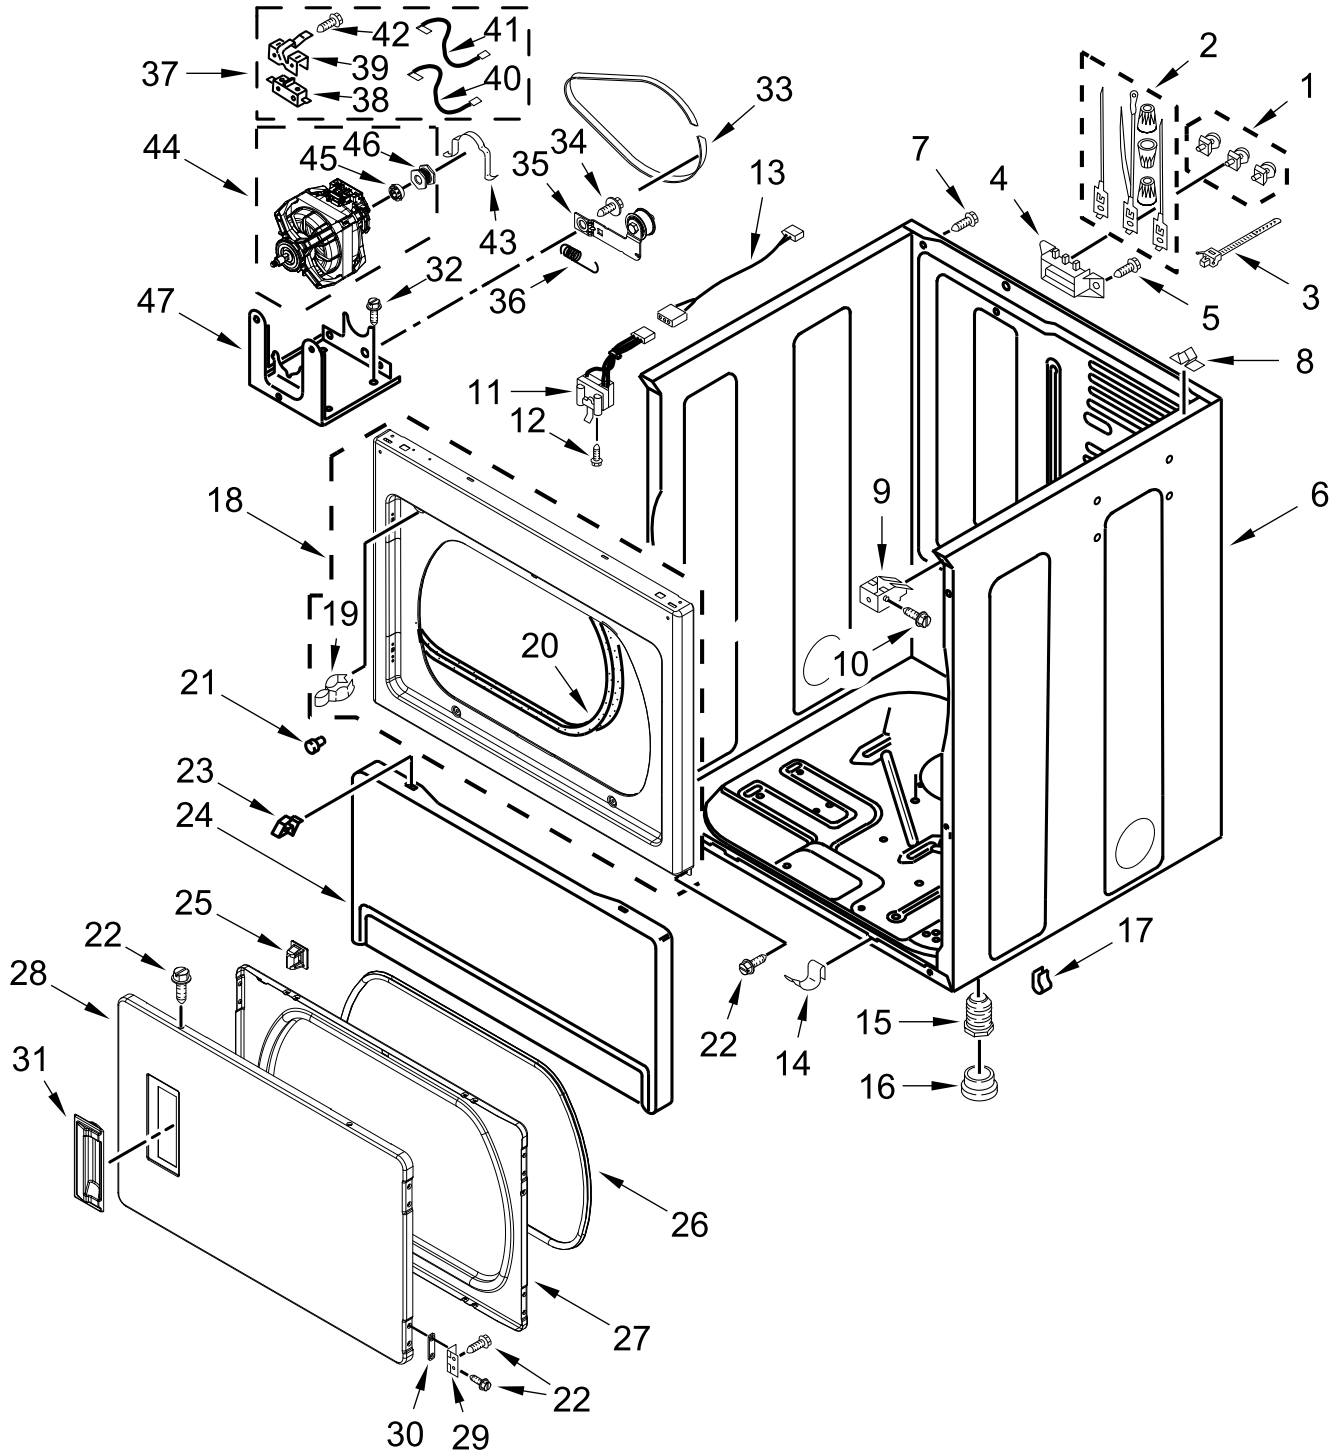

CABINET PARTS

CABINET PARTS

<u>Illus.</u> <u>No.</u>	<u>Part No.</u>	<u>Description</u>	<u>Illus.</u> <u>No.</u>	<u>Part No.</u>	<u>Description</u>	<u>Illus.</u> <u>No.</u>	<u>Part No.</u>	<u>Description</u>
1	279393	Screw Kit, Terminal Block	17	W10131123	Nut, "U"	36	W10446781	Spring, Idler
			18		Panel, Front	37	8066134	Switch Assembly
2	279318	Terminal, Brass and Tinned (Includes Terminal Block Screw Kit)		W10192882	White	38	3394881	Switch - Belt
			19	696144	Strike, Door	39	8066120	Lever Switch
			20	3387242	Seal, Front Panel	40	W10167612	Wire, Belt Switch
3	W10155270	Cable Tie	21	693152	Bumper	41	3398948	Wire, Jumper (Broken Belt Switch)
4	3397659	Block, Terminal	22	342055	Screw	42	98129	Screw
5	3393008	Screw	23	3388229	Retainer	43	660658	Clamp, Motor
6		Cabinet	24		Panel, Toe	44	W10396031	Motor
	W10547697	White		697215	White	45	3393657	Restrainer, Belt
7	W10773242	Screw	25	3392538	Assembly, Door Catch	46	3394341	Pulley, Motor
8	345670	Lock Top	26	3390735	Seal, Door	47	3387118	Bracket, Motor
9	3391846	Clip, Front Panel	27	W10323061	Door, Rear			DRYER EXHAUST KIT NOT INCLUDED
10	3391915	Screw	28	W10322546	Door, Front			
11	3406109	Switch, Door	29		Assembly, Hinge & Pin			
12	697773	Screw		W10279703	Silver		W10470674	Kit, 4-Way Venting
13	8283298	Jumper, Door Switch	30		Plug, Hinge			
14	W10291934	Clip		W10191265	White			
15	W10561321	Foot, Dryer	31	W10116360	Handle, Door			
	279810	Foot, Optional (Extended Length Package Of 2) (Not Included)	32	343641	Screw			
			33	W10131172	Belt, Drive			
			34	3389420	Screw			
16	3391943	Boot, Foot	35	W10344193	Pulley-Idler Assembly