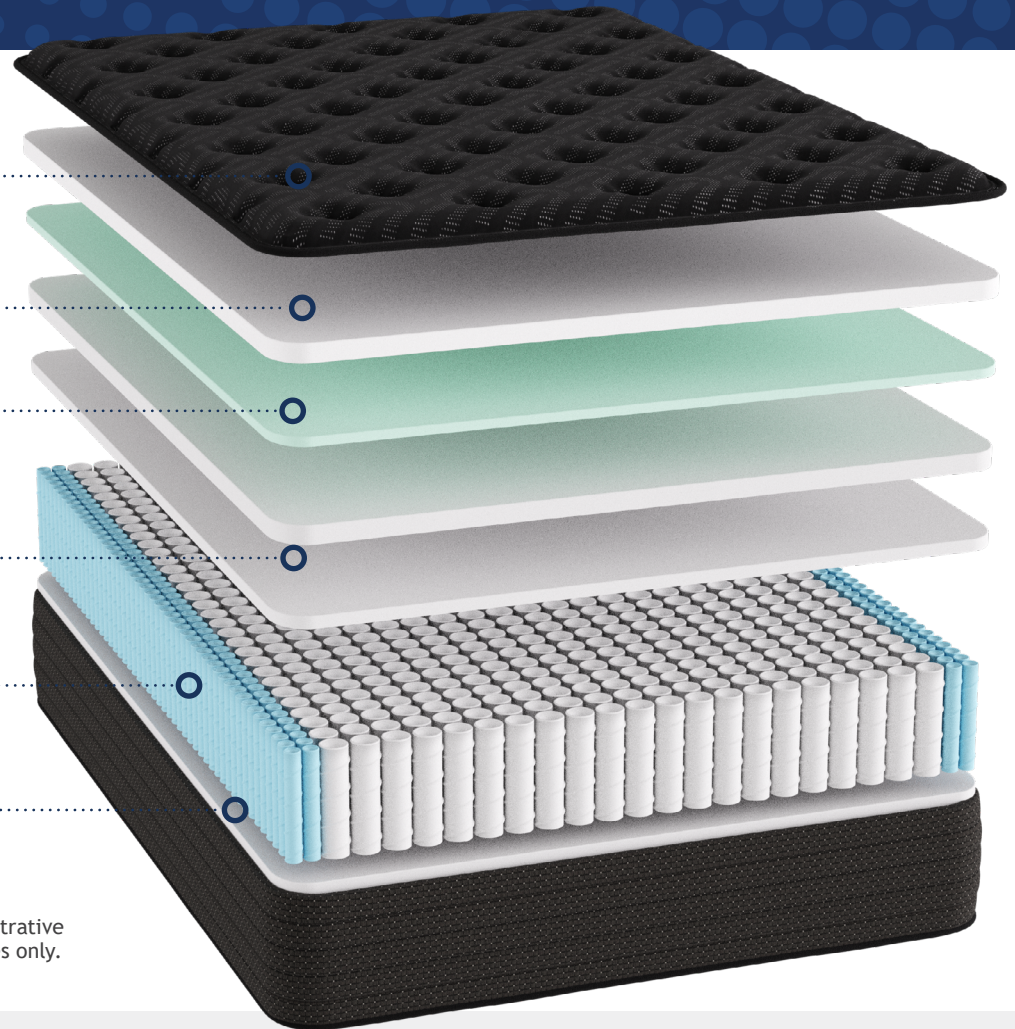

Craftsman Medium

For illustrative purposes only.

Cooling Cover

Premium blend of high-quality fabrics with cool-to-the-touch properties.

HD Quilt Foam

Additional high-density foam quilted into the cover for an exceptional sleep surface.

3/4" Quilted Gel-Infused Memory Foam

Ultra-premium quilted memory foam with the cooling benefits of gel-infusion.

2 1/2" HD Comfort Foam

Our high-density foams use our Comfort-lock® process to provide longer lasting comfort.

8" 800 Series with PowerEdge®

Provides responsive support with reduced motion transfer and enhanced edge support.

HD Base Support Foam

The shock absorbing high-density base foam reduces motion transfer and provides long-lasting support.

Height:

13 1/2"

Plus or Minus 1/2"

Comfort Level:

Extra Firm

Firm

Medium

Plush

Ultra Plush

Non-Prorated
Warranty

CertiPUR-US
Foams

Adjustable
Base Friendly

Made in the USA
using domestically
and globally sourced
materials.