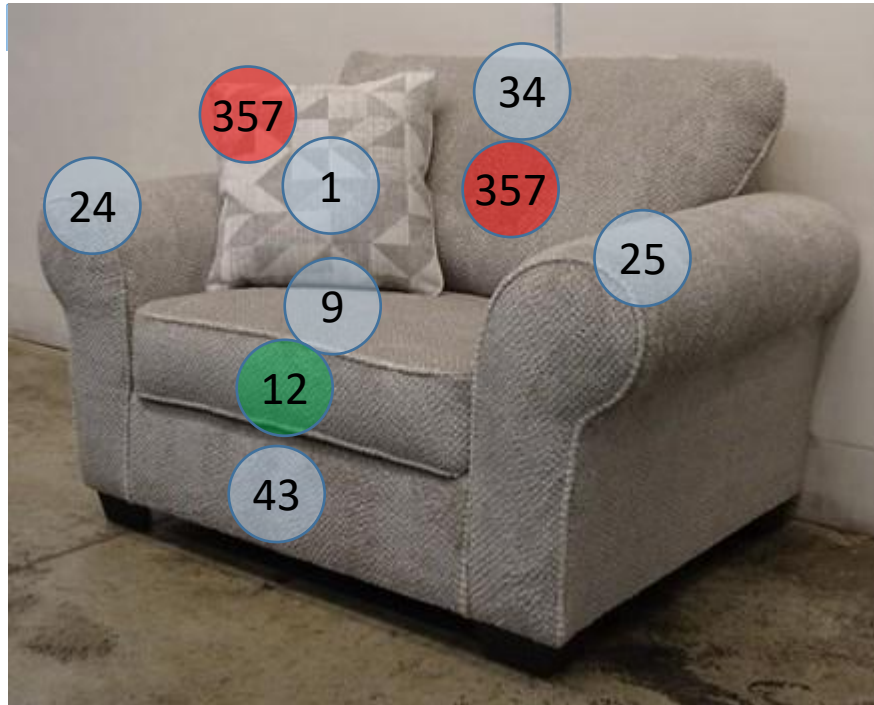

3580223

Call Out	Description
●	Blown Fiber
●	Cushion Chaise Pad - top Pad
●	Cushion Foam
●	KD Component
●	Cover

433

46

362

170