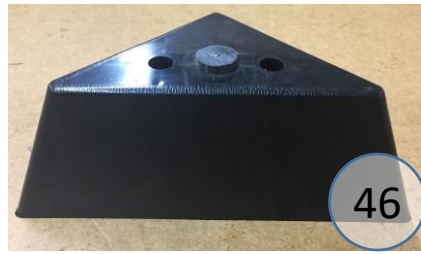

3580223

Call Out	Description
●	Blown Fiber
●	Cushion Chaise Pad - top Pad
●	Cushion Foam
●	KD Component
●	Cover

433

46

362

170