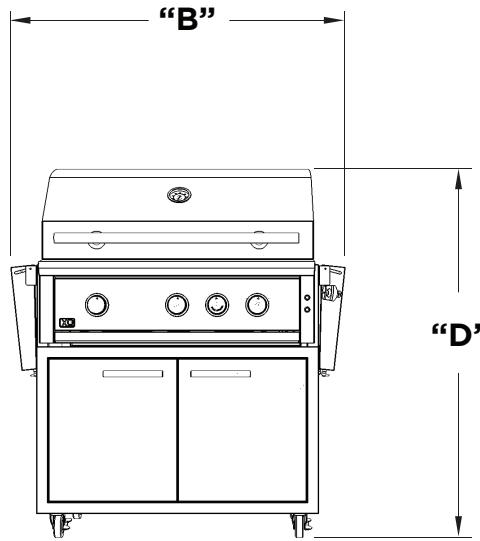

www.xoappliance.com

MODEL: XOG CART

AVAILABLE IN 30", 36" & 42"

Specify Cart Size Here

FEATURES

ALL CARTS FEATURE:

- 304 STAINLESS CONSTRUCTION
- SOFT CLOSE DOORS
- STURDY FOLD DOWN SHELVES
- HEAVY DUTY CASTERS
- LOCKING CASTERS ON FRONT
- GENEROUS ON DOOR STORAGE
- UTENSIL HANGERS
- BUILT-IN BOTTLE OPENER
- PAPER TOWEL HANGER
- EASY MODULAR ASSEMBLY

DIMENSIONS

		WIDTH 1 A	WIDTH 2 B	DEPTH C	HEIGHT 1 D	HEIGHT 2 E
30"	XOGRILL30 XOG30CART	61"	38 3/8"	28 11/16"	51 5/8"	63 3/8"
36"	XOGRILL36 XOG36CART	67"	44 3/8"	26 5/16"	51 1/4"	60 1/2"
42"	XOGRILL42 XOG42CART	73"	50 3/8"	28 11/16"	51 5/8"	63 3/8"