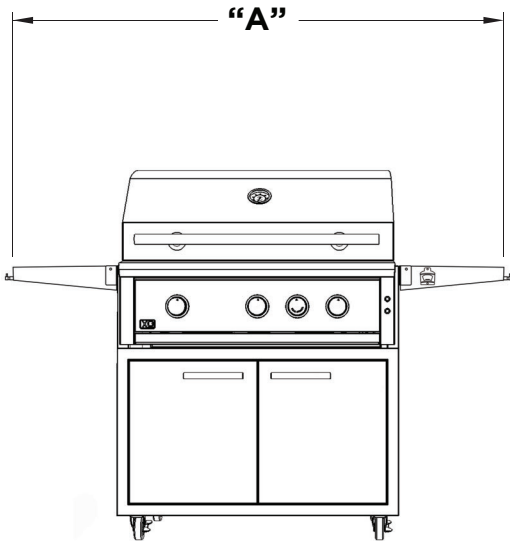

www.xoappliance.com

MODEL: XOG CART

AVAILABLE IN 30", 36" & 42"

Specify Cart Size Here

FEATURES

ALL CARTS FEATURE:

- 304 STAINLESS CONSTRUCTION
- SOFT CLOSE DOORS
- STURDY FOLD DOWN SHELVES
- HEAVY DUTY CASTERS
- LOCKING CASTERS ON FRONT
- GENEROUS ON DOOR STORAGE
- UTENSIL HANGERS
- BUILT-IN BOTTLE OPENER
- PAPER TOWEL HANGER
- EASY MODULAR ASSEMBLY

DIMENSIONS

		WIDTH 1 A	WIDTH 2 B	DEPTH C	HEIGHT 1 D	HEIGHT 2 E
30"	XOGRILL30 XOG30CART	61"	38 3/8"	28 11/16"	51 5/8"	63 3/8"
36"	XOGRILL36 XOG36CART	67"	44 3/8"	26 5/16"	51 1/4"	60 1/2"
42"	XOGRILL42 XOG42CART	73"	50 3/8"	28 11/16"	51 5/8"	63 3/8"