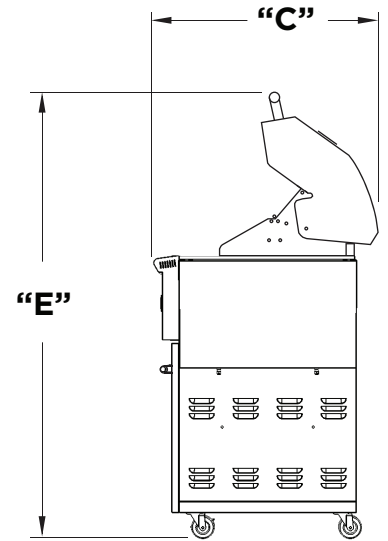

www.xoappliance.com

MODEL: XOG CART

AVAILABLE IN 30", 36" & 42"

Specify Cart Size Here

FEATURES

ALL CARTS FEATURE:

- 304 STAINLESS CONSTRUCTION
- SOFT CLOSE DOORS
- STURDY FOLD DOWN SHELVES
- HEAVY DUTY CASTERS
- LOCKING CASTERS ON FRONT
- GENEROUS ON DOOR STORAGE
- UTENSIL HANGERS
- BUILT-IN BOTTLE OPENER
- PAPER TOWEL HANGER
- EASY MODULAR ASSEMBLY

DIMENSIONS

		WIDTH 1 A	WIDTH 2 B	DEPTH C	HEIGHT 1 D	HEIGHT 2 E
30"	XOGRILL30 XOG30CART	61"	38 3/8"	28 11/16"	51 5/8"	63 3/8"
36"	XOGRILL36 XOG36CART	67"	44 3/8"	26 5/16"	51 1/4"	60 1/2"
42"	XOGRILL42 XOG42CART	73"	50 3/8"	28 11/16"	51 5/8"	63 3/8"