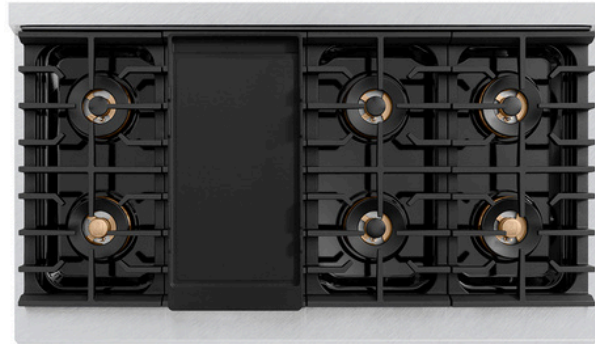

ZLINE 48 in. 6.7 cu. ft. Paramount Gas Range with 8 Burner DuoPro™ Cooktop and Dual Ovens in Satin Stainless Steel with White Matte Doors (PSGRS-WM-48)

ZLINE
ATTAINABLE LUXURY™

INTRODUCTION

Luxury isn't meant to be left desired—it's meant to be attainable. The ZLINE 48 in. 6.7 cu. ft. Paramount Gas Range with 8 Burner DuoPro™ Cooktop and Dual Ovens in Satin Stainless Steel with White Matte Doors (PSGRS-WM-48) features a high-powered gas cooktop with 8 hand-crafted Italian dual-ring brass burners and a versatile gas convection oven allowing you to master every meal. Double your cooking power on every burner with a DuoPro™ Cooktop that delivers ultimate flame control flexibility and unprecedented culinary confidence.

GENERAL PROPERTIES

SKU	PSGRS-WM-48
Finish	Satin Stainless Steel with White Matte Door
Fuel Type	Convection Gas Oven- Gas Cooktop
Mount Type	Free Standing
Oven Lighting	Halogen
Self-Clean	No

LIMITED WARRANTY

POWER / RATINGS

Amps	15A
Voltage	120V

CERTIFICATIONS

ETL Listed

ZLINE 48 in. 6.7 cu. ft. Paramount Gas Range with 8 Burner DuoPro™ Cooktop and Dual Ovens in Satin Stainless Steel with White Matte Doors (PSGRS-WM-48)

ZLINE
ATTAINABLE LUXURY™

SPECIFICATIONS IN-DEPTH

GENERAL PROPERTIES

SKU	PSGRS-WM-48
Finish	Satin Stainless Steel with White Matte Door
Control Type	Manual Front Control
Convection	Yes
Fuel Type	Convection Gas Oven- Gas Cooktop
Mount Type	Free Standing
Number of Racks	4
Oven Lighting	Halogen
Self-Clean	No
Timer	No
Total BTU	216000