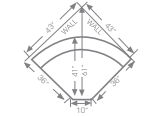

4MM-420  
ARMLESS SOFA

04Q-420  
LEFT ARM SITTING CHAISE

04V-420  
RIGHT ARM SITTING CHAISE

4CS-420  
STORAGE CONSOLE with  
OPTIONAL POWER BUNDLE

Choose an arrangement shown below or create the one that suits your home.

- 40A-420 NON-POWER  
4AP-420 POWER  
LEFT ARM SITTING RECLINER  
40" H x 34.5" W x 37.5" D
- 40B-420 NON-POWER  
4BP-420 POWER  
RIGHT ARM SITTING RECLINER  
40" H x 34.5" W x 37.5" D

- 40D-420 NON-POWER  
4DP-420 POWER  
LEFT ARM RECLINER  
with ARMLESS MIDDLE  
40" H x 58.5" W x 37.5" D
- 40E-420 NON-POWER  
4EP-420 POWER  
RIGHT ARM RECLINER  
with ARMLESS MIDDLE  
40" H x 58.5" W x 37.5" D