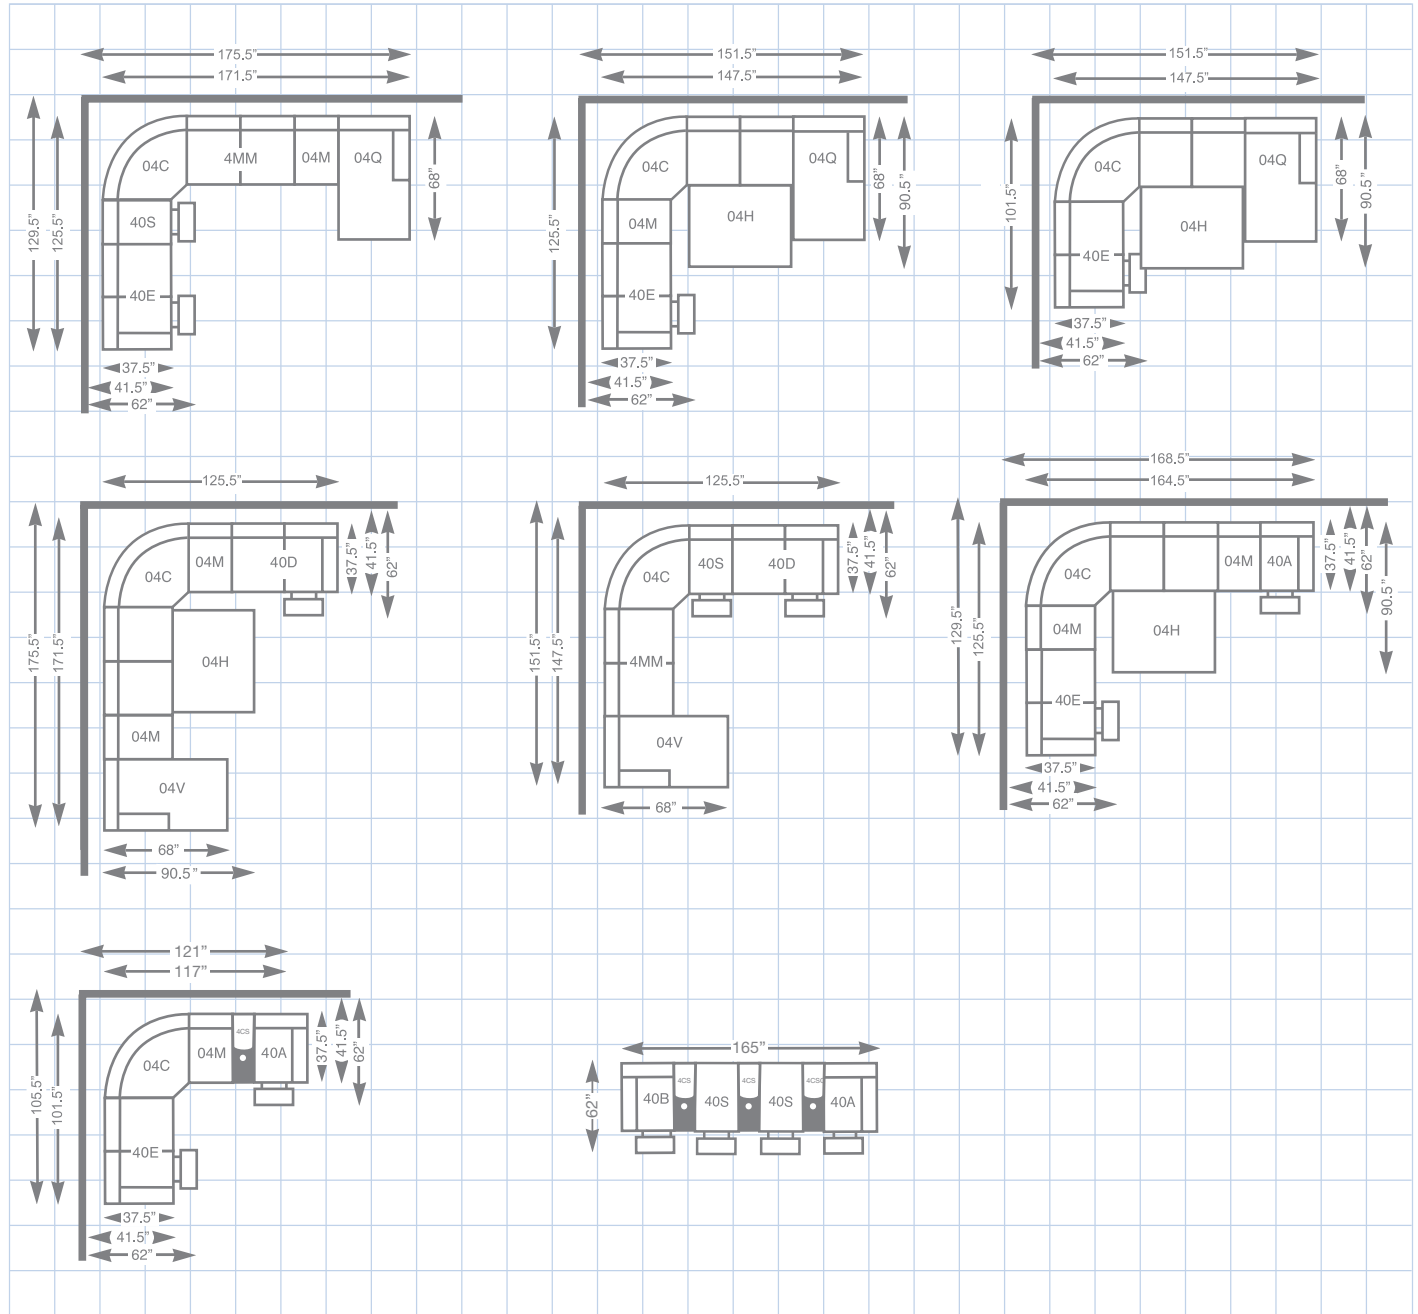

Choose an arrangement shown below or create the one that suits your home.

- 40A-420 NON-POWER
  4AP-420 POWER
  LEFT ARM SITTING RECLINER
  40" H x 34.5" W x 37.5" D
- 40B-420 NON-POWER
  4BP-420 POWER
  RIGHT ARM SITTING RECLINER
  40" H x 34.5" W x 37.5" D

- 40D-420 NON-POWER
  4DP-420 POWER
  LEFT ARM RECLINER
  with ARMLESS MIDDLE
  40" H x 58.5" W x 37.5" D
- 40E-420 NON-POWER
  4EP-420 POWER
  RIGHT ARM RECLINER
  with ARMLESS MIDDLE
  40" H x 58.5" W x 37.5" D

- 04C-420
  CORNER UNIT
  40" H x 60" W x 36" D

- 04H-420
  ARMLESS FULL SLEEP SOFA
  40" H x 63" W x 37.5" D

- 04M-420
  ARMLESS MIDDLE
  40" H x 24" W x 37.5" D

- 4MM-420
  ARMLESS SOFA
  40" H x 63" W x 37.5" D

- 04Q/04V-420
  LEFT/RIGHT ARM
  SITTING CHAISE
  40" H x 41.5" W x 68" D

- 40S-420 NON-POWER
  4SP-420 POWER
  ARMLESS RECLINER
  40" H x 24" W x 37.5" D

- 4CS-420
  STORAGE CONSOLE
  with OPTIONAL POWER BUNDLE
  34.5" H x 15.5" W x 38.5" D

Connect with us

Plan the room you've always dreamed of with our 3D room planner at lzb3d.com

La-Z-Boy products are hand-crafted and variations from standard dimensions and appearance can occur.