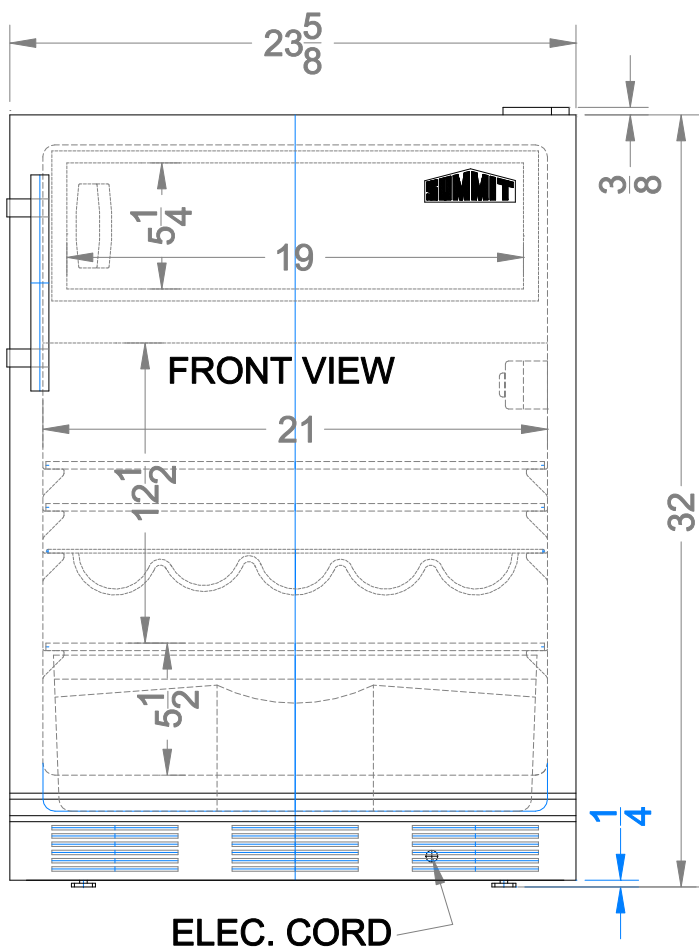

5'-0" LG. ELEC. CORD

MODEL NO. CT661ADA
 CT663BADA
 CT661BIADA
 CT663BBIADA

TYPE:
 REFRIGERATOR FREEZER

SUMMIT

FELIX STORCH, INC.
 www.summitappliance.com

718-893-3900

DATE: JAN./15/2015