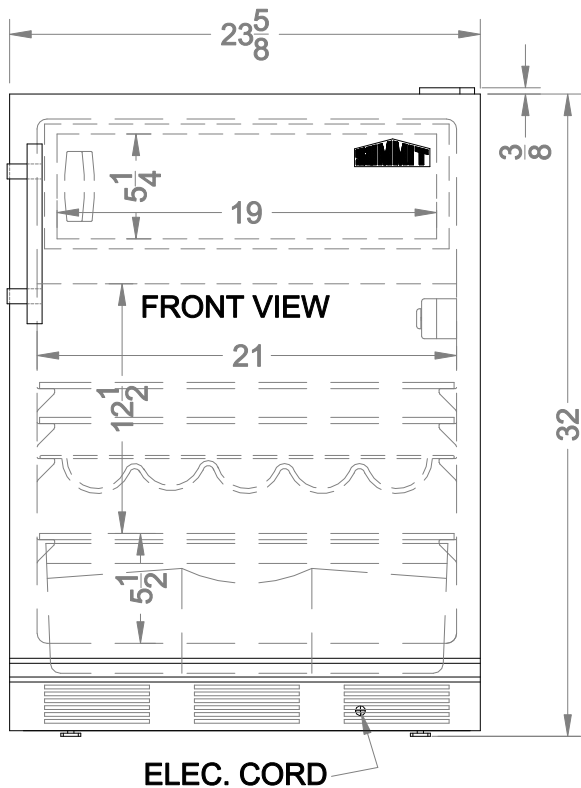

5'-0" LG. ELEC. CORD

MODEL NO. CT661ADA
 CT663BADA
 CT661BIADA
 CT663BBIADA

TYPE:
 REFRIGERATOR FREEZER

SUMMIT

FELIX STORCH, INC.
 www.summitappliance.com

718-893-3900

DATE: JAN./15/2015