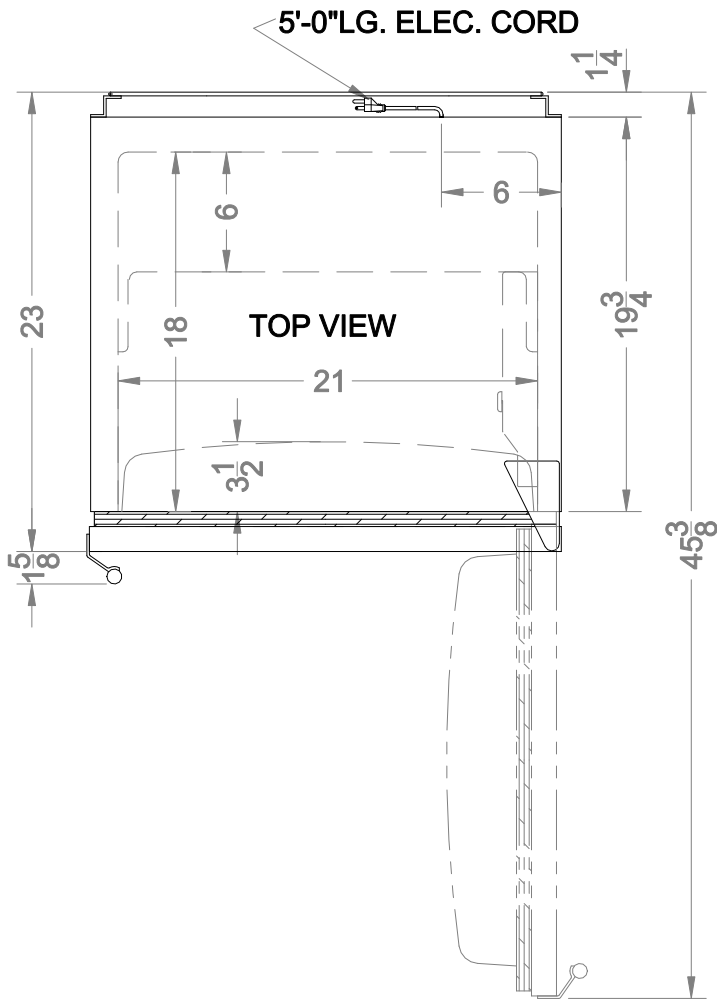

5'-0" LG. ELEC. CORD

MODEL NO. CT661ADA
 CT663BADA
 CT661BIADA
 CT663BBIADA

TYPE:
 REFRIGERATOR FREEZER

SUMMIT

FELIX STORCH, INC.
 www.summitappliance.com

718-893-3900

DATE: JAN./15/2015