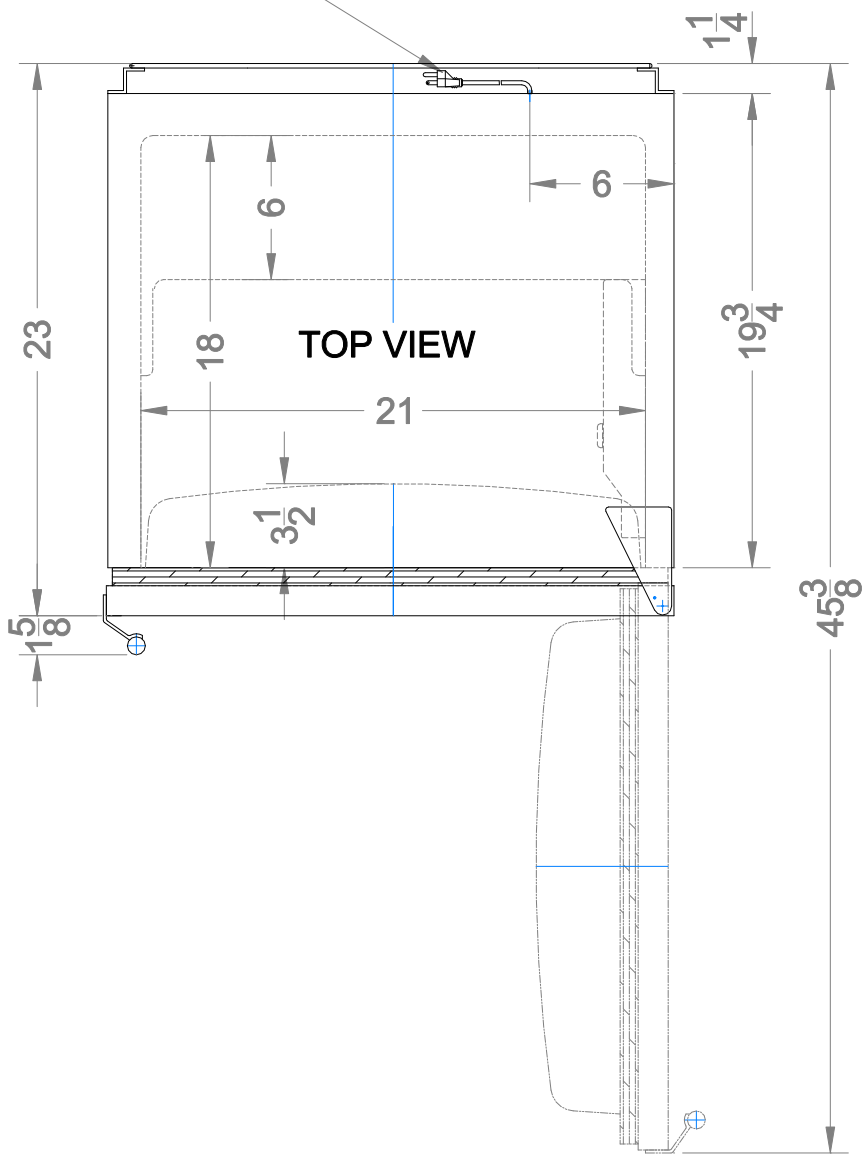

5'-0" LG. ELEC. CORD

MODEL NO. CT661ADA
 CT663BADA
 CT661BIADA
 CT663BBIADA

TYPE:
 REFRIGERATOR FREEZER

SUMMIT

FELIX STORCH, INC.
 www.summitappliance.com

718-893-3900

DATE: JAN./15/2015