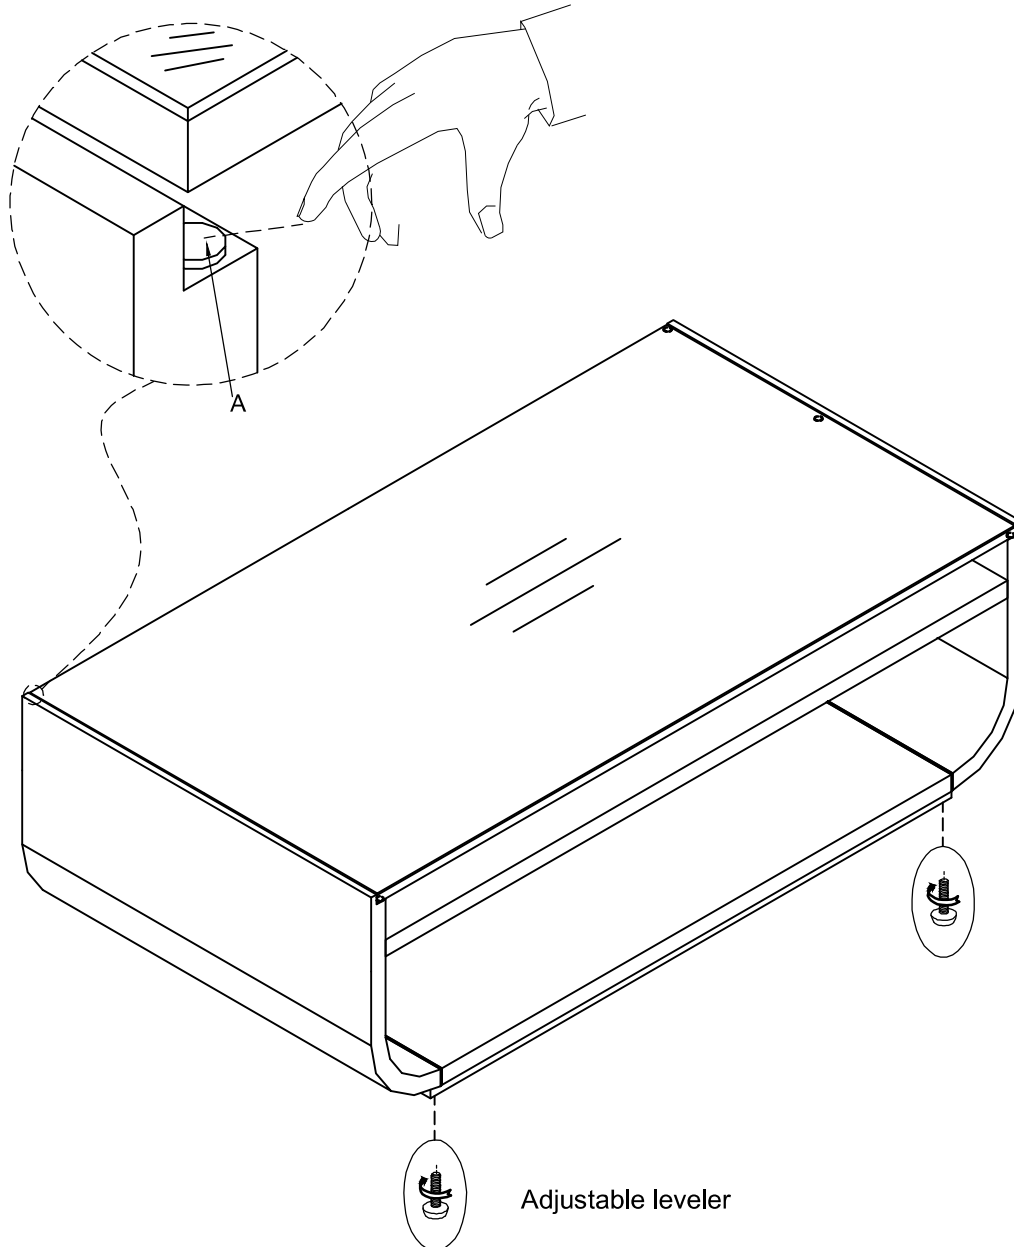

ASSEMBLY INSTRUCTION

Item: 6850-80410-80 Rectangle Cocktail Table

Thank you for purchasing this quality product. Be sure to unpack carefully looking for small parts which may have come loose during shipment.

Read all instruction and study the drawing carefully before starting the assembly process.

HARDWARE PACK

NO.	DRAWING	DESCRIPTION	SIZE	QTY
A		Glass pad	Ø12x2	6pcs

Adjustable leveler