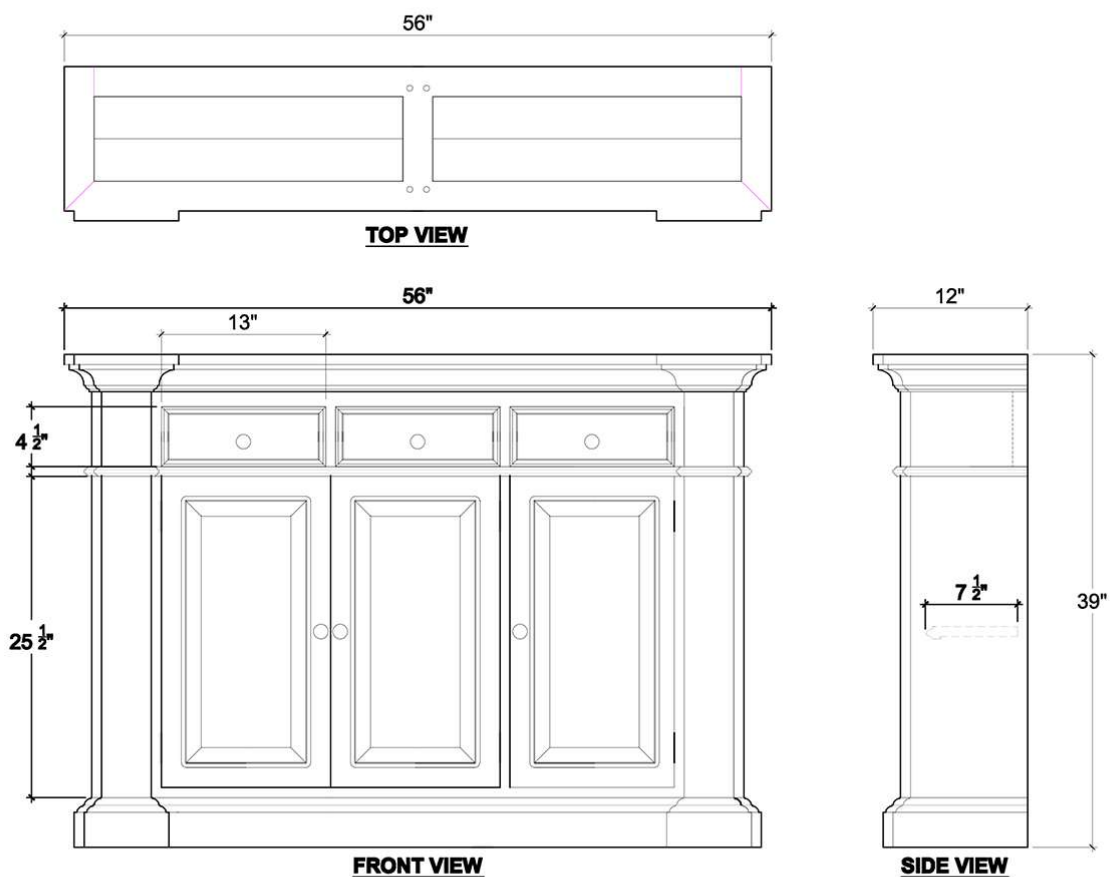

BRAMBLE

PRODUCT TEARSHEET

Roosevelt 3 Drawer Narrow Sideboard

Shown in: **WHD**

SKU: **24504**

Size: **56W x 12D x 39H in**

Overview

Distinctive column posts decorate the Roosevelt 3-Drawer Narrow Sideboard, offering traditional character to any living area or dining room. This sideboard features solid mahogany craftsmanship with dovetail drawers and beautiful detailing. This piece is offered with a vast array of finish and distress options to create a truly custom design.

Visual Highlights

Technical Specification

Dimensions	56W x 12D x 39H in	CBM	0.54166
Number of Packages	1	Cubic Feet	19.13 ft³
Package 1 Dimensions	57.5 x 13.8 x 41.7 in	Package 1 Weight	115.74 lbs
Package Weight Total	115.74 lbs	Net Weight	94.8 lbs
Material	Mahogany	Best Seller	