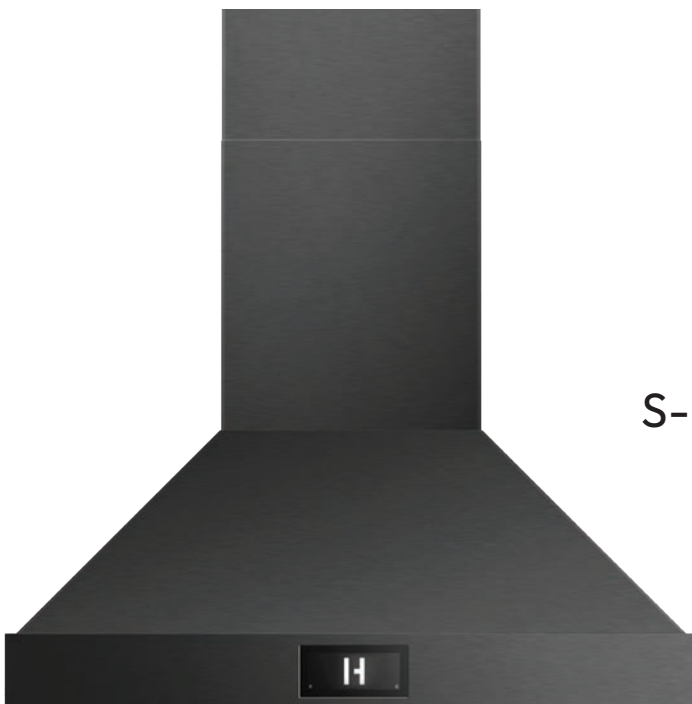

S-RH48-SS

Black Stainless Finish  
Range Hood Models

S-RH30-BS

S-RH36-BS

S-RH48-BS