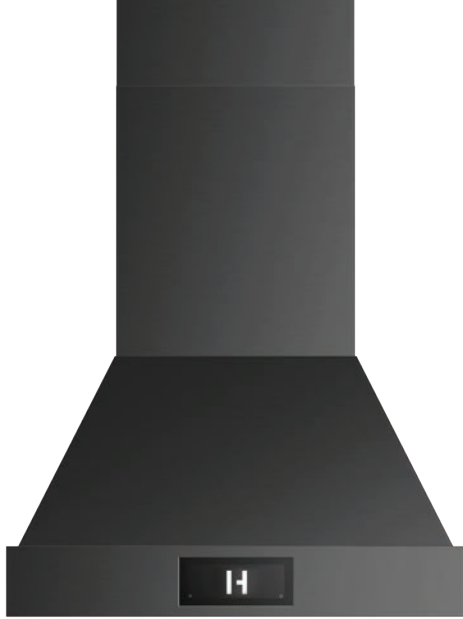

S-RH48-SS

Black Stainless Finish  
Range Hood Models

S-RH30-BS

S-RH36-BS

S-RH48-BS