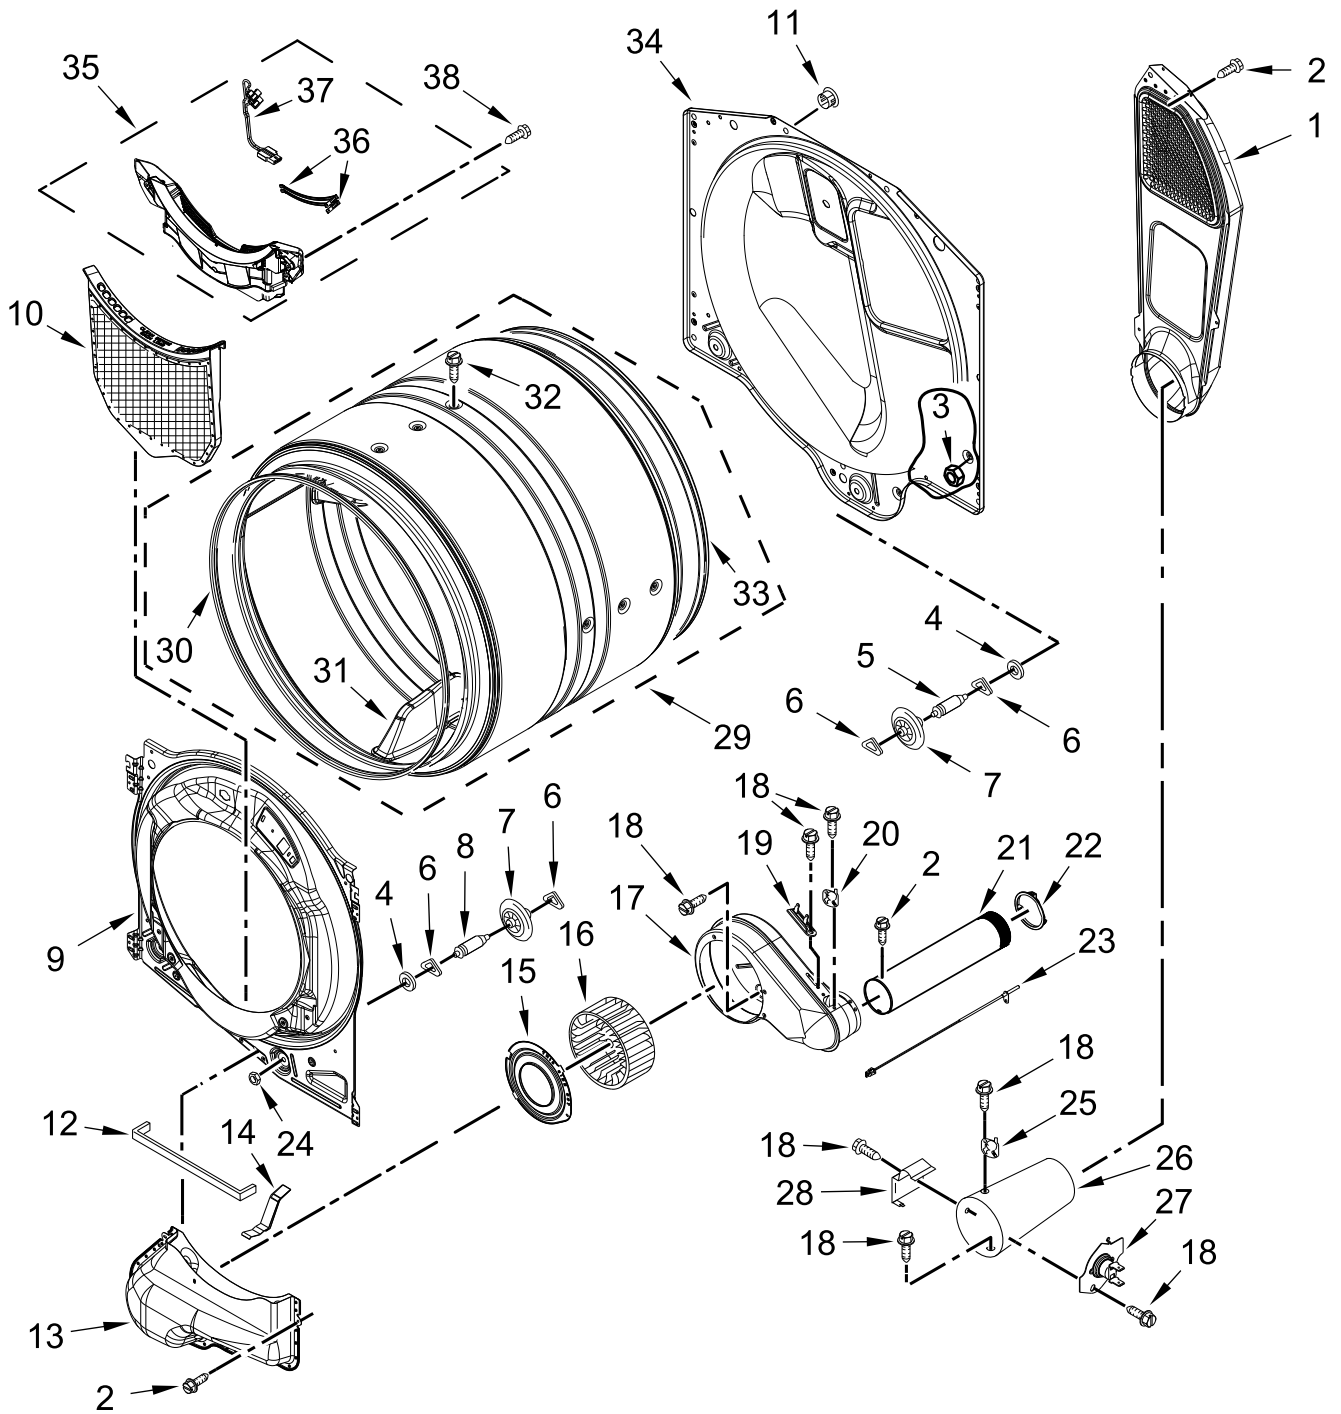

BULKHEAD PARTS

BULKHEAD PARTS

<u>Illus. No.</u>	<u>Part No.</u>	<u>Description</u>	<u>Illus. No.</u>	<u>Part No.</u>	<u>Description</u>	<u>Illus. No.</u>	<u>Part No.</u>	<u>Description</u>
1	W10293765	Assembly, Air Duct	13	W10211896	Assembly, Lint Duct	27	8573713	Cut-Off, Thermal
2	3390647	Screw	14	W10414388	Clip, Lint Duct	28	338906	Sensor, Radiant
3	W10001120	Nut, Hex (Left Hand Thread)	15	W11254843	Assembly, Collar (Includes Seal)	29	W10508188	Assembly, Drum (Complete)
4	3387459	Washer	16	697772	Wheel, Blower	30	W10521122	Seal, Drum Front
5	W10359272	Shaft, Drum Roller - Left Hand Thread	17	W10211911	Housing, Blower	31	W10416098	Baffle, Drum
6	W10512946	Washer, Tri Ring	18	693995	Screw	32	W10219342	Screw
7	W10314171	Roller, Support	19	W10693363	Fuse, Thermal (91C)	33	W10521118	Seal, Drum
8	W10359271	Shaft, Drum Roller - Right Hand Thread	20	8577274	Thermistor	34	W11162462	Bulkhead, Rear
9	W10673493	Bulkhead, Front	21	W10342188	Exhaust Pipe	35	W10672683	Assembly, Outlet Grill and Housing
10	W10516085	Lint Screen	22	W10344699	Collar, Duct	36	3387223	Sensor, Electrode
11	8529007	Plug, Rear Bulkhead	23	W10623852	Thermistor, Gas Inlet	37	W10298258	Harness, Sensor
12	W10211950	Seal, Housing Outlet	24	3934666	Nut, Hex	38	W10794806	Screw