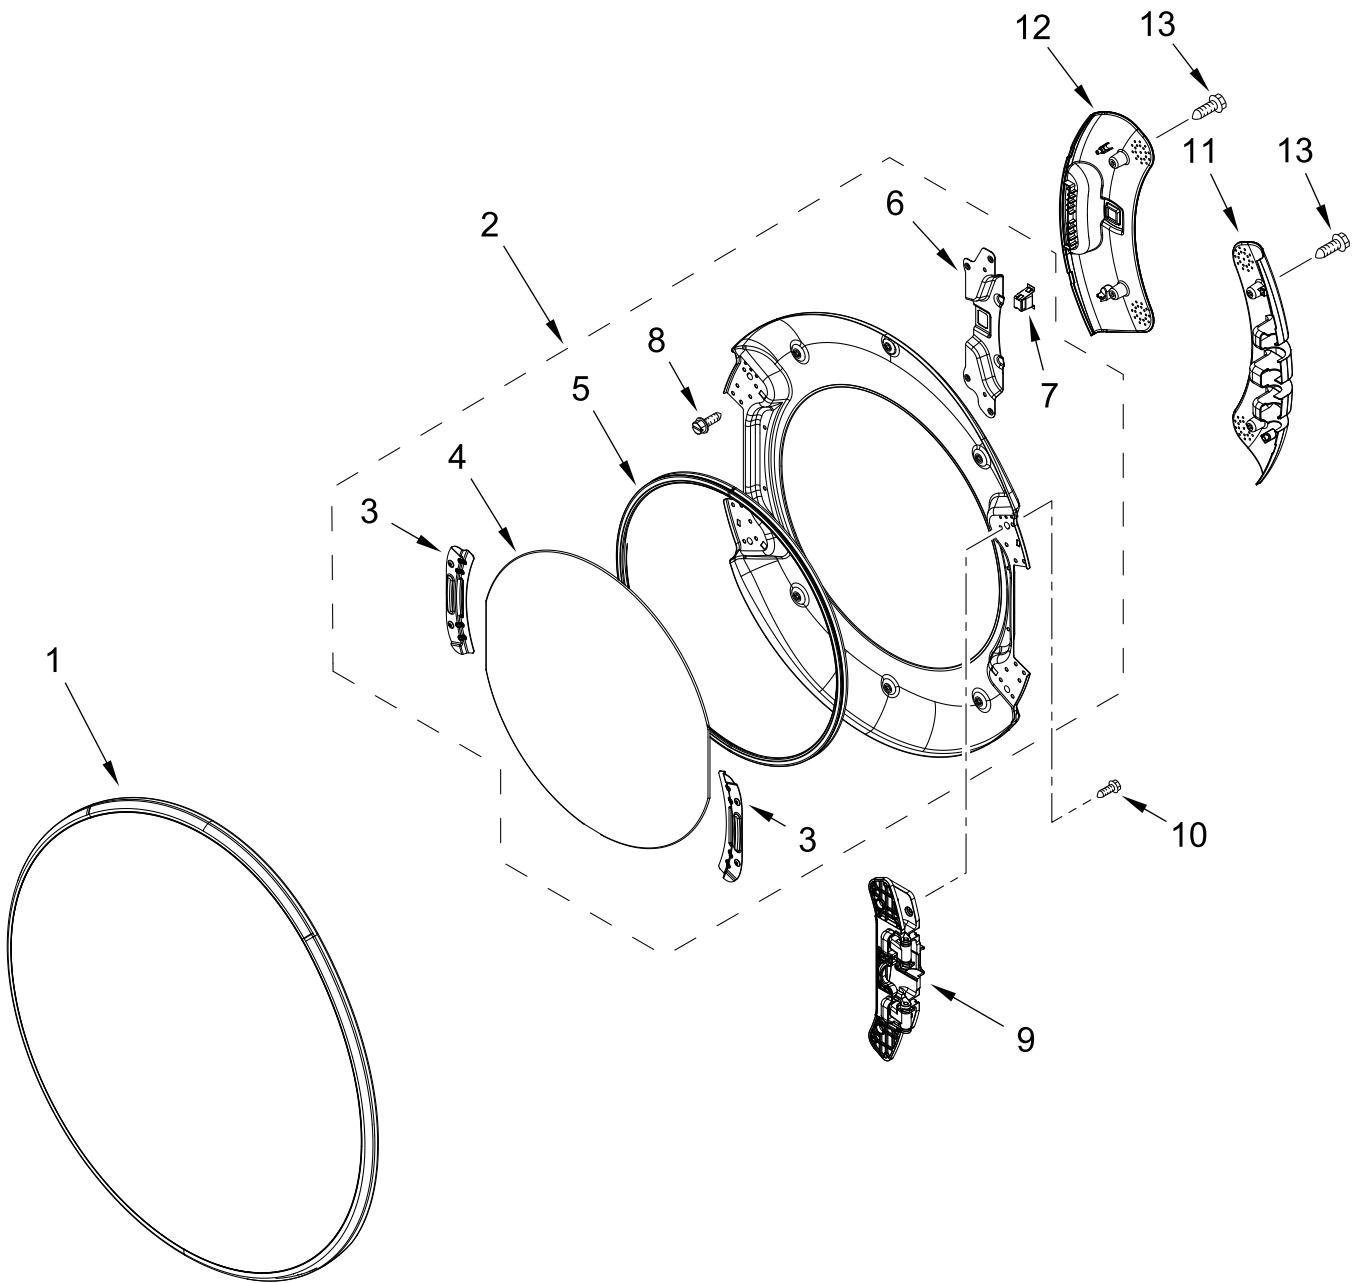

DOOR PARTS

DOOR PARTS

<u>Illus.</u> <u>No.</u>	<u>Part No.</u>	<u>Description</u>	<u>Illus.</u> <u>No.</u>	<u>Part No.</u>	<u>Description</u>	<u>Illus.</u> <u>No.</u>	<u>Part No.</u>	<u>Description</u>
1		Assembly, Outer Door	6	W11050690	Bracket, Door Catch	11	W11120174	Cover, Hinge
	W11114013	White	7	W10208401	Assembly, Spring Catch	12	W11120683	Cover, Handle
2	W11122999	Assembly, Inner Door	8	W10288126	Screw	13	9742177	Screw
3	W11100789	Bracket, Glass	9	W11114011	Hinge Assembly			
4	W10891207	Glass, Door	10	8540479	Screw, Grounding			
5	W11183899	Seal, Glass