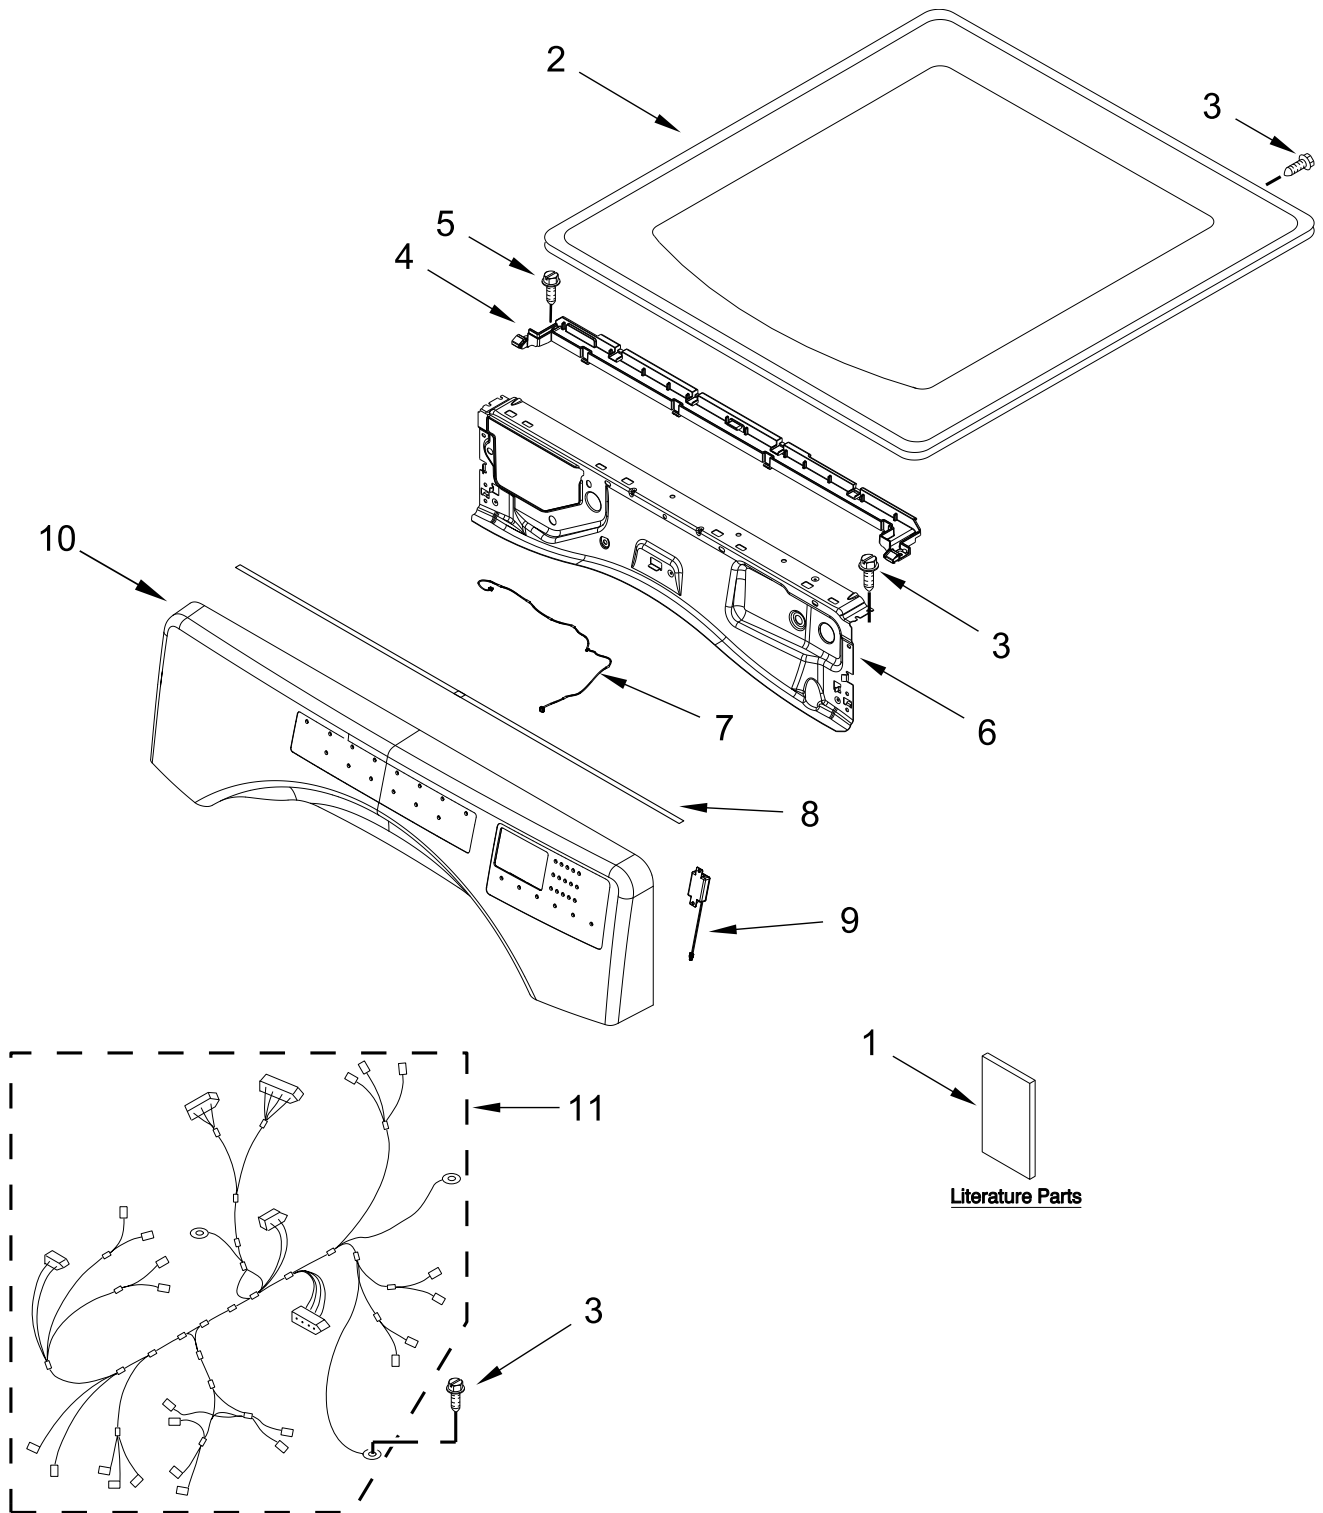

AMANA®

GAS DRYER

MODELS:

NGD5800HW0 (White)

TOP AND CONSOLE PARTS

TOP AND CONSOLE PARTS

<u>Illus. No.</u>	<u>Part No.</u>	<u>Description</u>	<u>Illus. No.</u>	<u>Part No.</u>	<u>Description</u>	<u>Illus. No.</u>	<u>Part No.</u>	<u>Description</u>
1		Literature Parts	3	693995	Screw	10		Console Assembly
	W11184584	Use and Care Guide	4	W11255768	Channel, Water		W11314467	White
	W11183136	Installation Instructions	5	12990702	Screw	11	W11157863	Harness, Main Wiring
	W11184899	Tech Sheet	6	W10208198	Bracket, Console			
	W11241395	Wiring Diagram	7	W11160620	Harness, User Interface			
	W11184893	Quick Start Guide	8	W11231800	Seal			
2		Top	9	W10568405	Assembly, Speaker			
	W10208383	White						