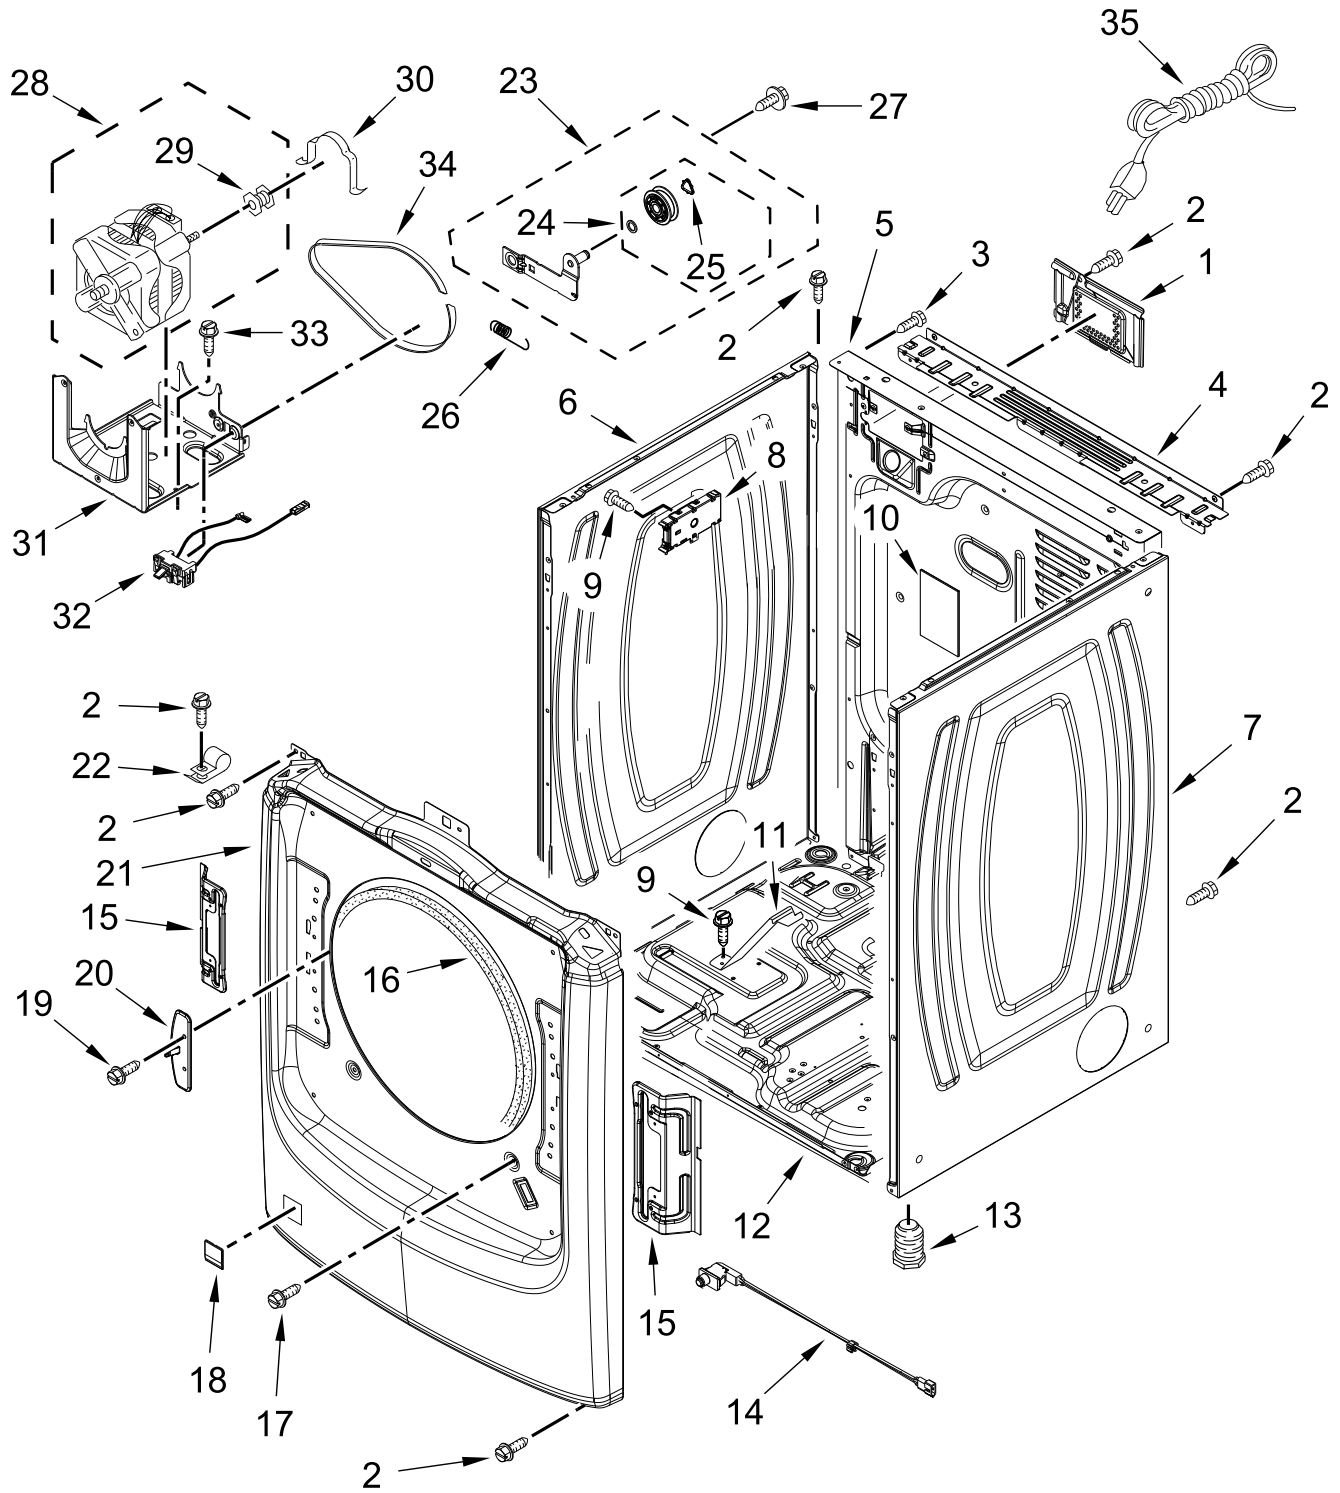

CABINET PARTS

CABINET PARTS

<u>Illus.</u> <u>No.</u>	<u>Part No.</u>	<u>Description</u>	<u>Illus.</u> <u>No.</u>	<u>Part No.</u>	<u>Description</u>	<u>Illus.</u> <u>No.</u>	<u>Part No.</u>	<u>Description</u>
1	8317339	Cover, Terminal Block	13	3392100	Foot, Dryer	24	W10468057	Assembly, Pulley
2	3390647	Screw		279810	Foot, Optional (Extended Length Package Of 2) (Not Included)	25	W10512946	Washer, Tri Ring
3	W10773242	Screw				26	W10446781	Spring, Idler
4	W10208382	Bracket, Rear				27	3389420	Screw
5	W10487431	Panel, Rear	14	W10569114	Door Switch, Snap In	28	W10806758	Assembly, Motor
6		Panel, Side (Left)	15	W11084215	Bracket, Hinge	29	8066184	Pulley, Motor
	W11177568	White	16	3387242	Seal, Front Panel	30	W10121316	Clamp, Motor Mount
7		Panel, Side (Right)	17	3357011	Screw	31	W10242878	Bracket, Motor Mounting
	W11177569	White	18		Plug, Front Panel	32	W10774832	Switch, Broken Belt
8	W11314905	Appliance Control Unit (ACU)		8564457	White	33	343641	Screw
9	693995	Screw	19	W10288126	Screw	34	3387610	Belt, Drive
10	W10504381	Pad, Foam	20	W11126752	Strike, Door	35	W10869142	Cord, Power
11	8529757	Bracket, Burner	21		Panel, Front			DRYER EXHAUST KIT NOT INCLUDED
12	8565046	Base, Cabinet		W11045946	White			
			22	3978776	Bracket, Gas Pipe		W10323246	Kit, 4-Way Vent
			23	W10547287	Assembly, Idler