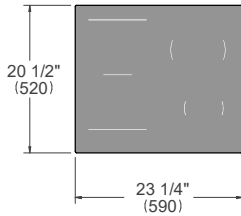

PE244HB

24" BUILT-IN INDUCTION COOKTOP WITH CONCEALED CENTRIC DIGITAL TOUCH CONTROL SLIDER INTERFACE

PRODUCT DIMENSIONS

TOP VIEW

FRONT VIEW

SIDE VIEW

ELECTRICAL & GAS CONNECTION

E A properly-grounded, horizontally-mounted electrical receptacle should be installed according this drawing.

INSTALLATION REQUIREMENTS

Combustible material cannot be located within shaded area above countertop.

CUTOUT DIMENSIONS

TOP VIEW

SIDE VIEW

FRONT VIEW

For installation of multiple products in combination, refer to the Design Guide at us.bertazzoni.com or ca.bertazzoni.com