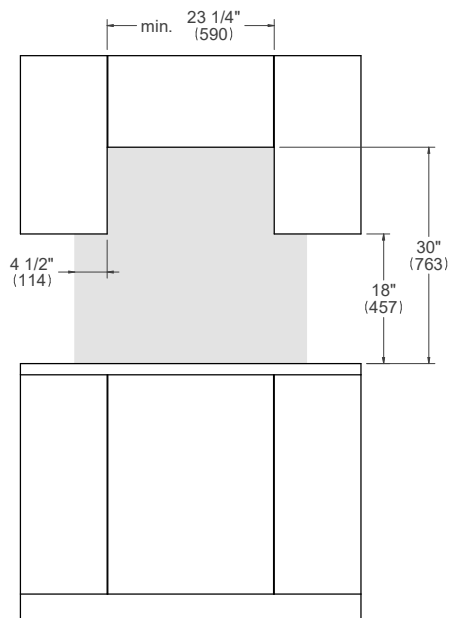

PE244HB

24" BUILT-IN INDUCTION COOKTOP WITH CONCEALED CENTRIC DIGITAL TOUCH CONTROL SLIDER INTERFACE

PRODUCT DIMENSIONS

TOP VIEW

FRONT VIEW

SIDE VIEW

ELECTRICAL & GAS CONNECTION

E A properly-grounded, horizontally-mounted electrical receptacle should be installed according this drawing.

INSTALLATION REQUIREMENTS

Combustible material cannot be located within shaded area above countertop.

CUTOUT DIMENSIONS

TOP VIEW

SIDE VIEW

FRONT VIEW

For installation of multiple products in combination, refer to the Design Guide at us.bertazzoni.com or ca.bertazzoni.com