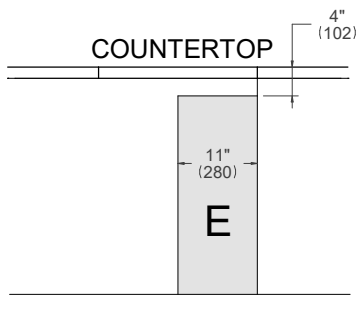

PE244HB

24" BUILT-IN INDUCTION COOKTOP WITH CONCEALED CENTRIC DIGITAL TOUCH CONTROL SLIDER INTERFACE

PRODUCT DIMENSIONS

TOP VIEW

FRONT VIEW

SIDE VIEW

ELECTRICAL & GAS CONNECTION

E A properly-grounded, horizontally-mounted electrical receptacle should be installed according this drawing.

INSTALLATION REQUIREMENTS

Combustible material cannot be located within shaded area above countertop.

CUTOUT DIMENSIONS

TOP VIEW

SIDE VIEW

FRONT VIEW

For installation of multiple products in combination, refer to the Design Guide at us.bertazzoni.com or ca.bertazzoni.com