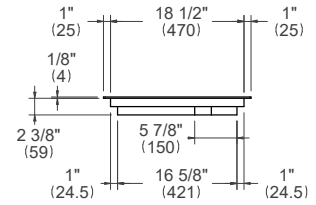

PE244HB

24" BUILT-IN INDUCTION COOKTOP WITH CONCEALED CENTRIC DIGITAL TOUCH CONTROL SLIDER INTERFACE

PRODUCT DIMENSIONS

TOP VIEW

FRONT VIEW

SIDE VIEW

ELECTRICAL & GAS CONNECTION

E A properly-grounded, horizontally-mounted electrical receptacle should be installed according this drawing.

INSTALLATION REQUIREMENTS

Combustible material cannot be located within shaded area above countertop.

CUTOUT DIMENSIONS

TOP VIEW

SIDE VIEW

FRONT VIEW

For installation of multiple products in combination, refer to the Design Guide at us.bertazzoni.com or ca.bertazzoni.com