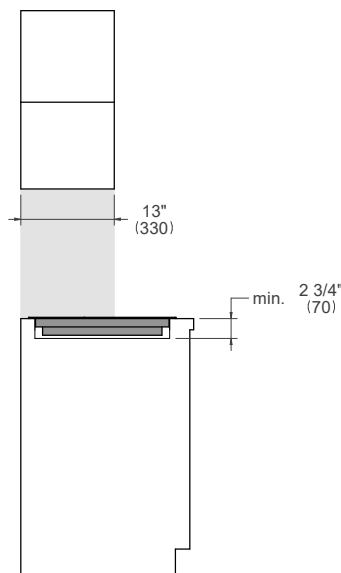

PE244HB

24" BUILT-IN INDUCTION COOKTOP WITH CONCEALED CENTRIC DIGITAL TOUCH CONTROL SLIDER INTERFACE

PRODUCT DIMENSIONS

TOP VIEW

FRONT VIEW

SIDE VIEW

ELECTRICAL & GAS CONNECTION

E A properly-grounded, horizontally-mounted electrical receptacle should be installed according this drawing.

INSTALLATION REQUIREMENTS

Combustible material cannot be located within shaded area above countertop.

CUTOUT DIMENSIONS

TOP VIEW

SIDE VIEW

FRONT VIEW

For installation of multiple products in combination, refer to the Design Guide at us.bertazzoni.com or ca.bertazzoni.com