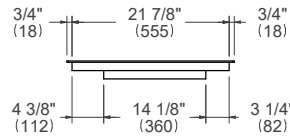

PE244HB

24" BUILT-IN INDUCTION COOKTOP WITH CONCEALED CENTRIC DIGITAL TOUCH CONTROL SLIDER INTERFACE

PRODUCT DIMENSIONS

TOP VIEW

FRONT VIEW

SIDE VIEW

ELECTRICAL & GAS CONNECTION

E A properly-grounded, horizontally-mounted electrical receptacle should be installed according this drawing.

INSTALLATION REQUIREMENTS

Combustible material cannot be located within shaded area above countertop.

CUTOUT DIMENSIONS

TOP VIEW

SIDE VIEW

FRONT VIEW

For installation of multiple products in combination, refer to the Design Guide at us.bertazzoni.com or ca.bertazzoni.com