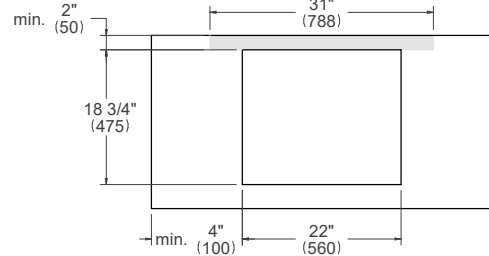

PE244HB

24" BUILT-IN INDUCTION COOKTOP WITH CONCEALED CENTRIC DIGITAL TOUCH CONTROL SLIDER INTERFACE

PRODUCT DIMENSIONS

TOP VIEW

FRONT VIEW

SIDE VIEW

ELECTRICAL & GAS CONNECTION

E A properly-grounded, horizontally-mounted electrical receptacle should be installed according this drawing.

INSTALLATION REQUIREMENTS

Combustible material cannot be located within shaded area above countertop.

CUTOUT DIMENSIONS

TOP VIEW

SIDE VIEW

FRONT VIEW

For installation of multiple products in combination, refer to the Design Guide at us.bertazzoni.com or ca.bertazzoni.com