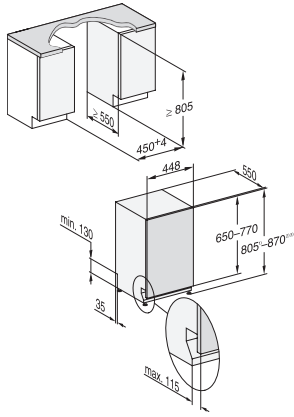

G 5482 SCVi SL

Fully integrated dishwasher

in tried-and-tested Miele quality at an affordable entry-level price.

EAN: 4002516376170 / Material number: 11636760 /

Old Material Number: 21548262USA

Appliance depth with door open in in.(cm)	45 7/8 (116.5)
Net weight in lbs. (kg)	90 (40.8)
Total connected load in kW	1.40
Voltage in V	120
Fuse rating in A	15
Number of phases	1
Electrical frequency standard	60
Length of water inlet hose in ft (m)	5 (1.50)
Length of water drain hose in ft (m)	5 (1.50)
Length of electrical wire in ft (m)	4 (1.20)
Min. front panel weight in kg	2.0
Max. front panel weight in kg	8.0

G7000, fully integrated dishwasher, 45cm (installation drawing)

1) Plinth height 35-155 mm, 2) Plinth height 100-220 mm, 3) Appliance height max. 970 mm with plinth height conversion kit (Mat.-Nr. 6.394.761),

G7000, fully integrated dishwasher, 45cm (installation drawing)