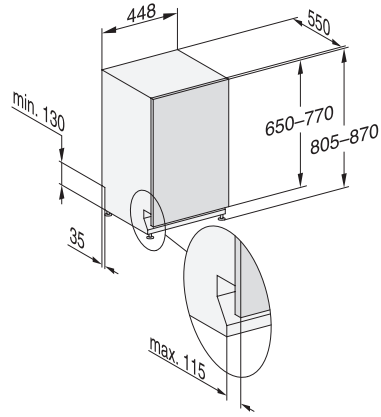

G 5482 SCVi SL

Fully integrated dishwasher

in tried-and-tested Miele quality at an affordable entry-level price.

EAN: 4002516376170 / Material number: 11636760 /

Old Material Number: 21548262USA

Appliance depth with door open in in.(cm)	45 7/8 (116.5)
Net weight in lbs. (kg)	90 (40.8)
Total connected load in kW	1.40
Voltage in V	120
Fuse rating in A	15
Number of phases	1
Electrical frequency standard	60
Length of water inlet hose in ft (m)	5 (1.50)
Length of water drain hose in ft (m)	5 (1.50)
Length of electrical wire in ft (m)	4 (1.20)
Min. front panel weight in kg	2.0
Max. front panel weight in kg	8.0

G7000, fully integrated dishwasher, 45cm (installation drawing)

1) Plinth height 35-155 mm, 2) Plinth height 100-220 mm, 3) Appliance height max. 970 mm with plinth height conversion kit (Mat.-Nr. 6.394.761),

G7000, fully integrated dishwasher, 45cm (installation drawing)