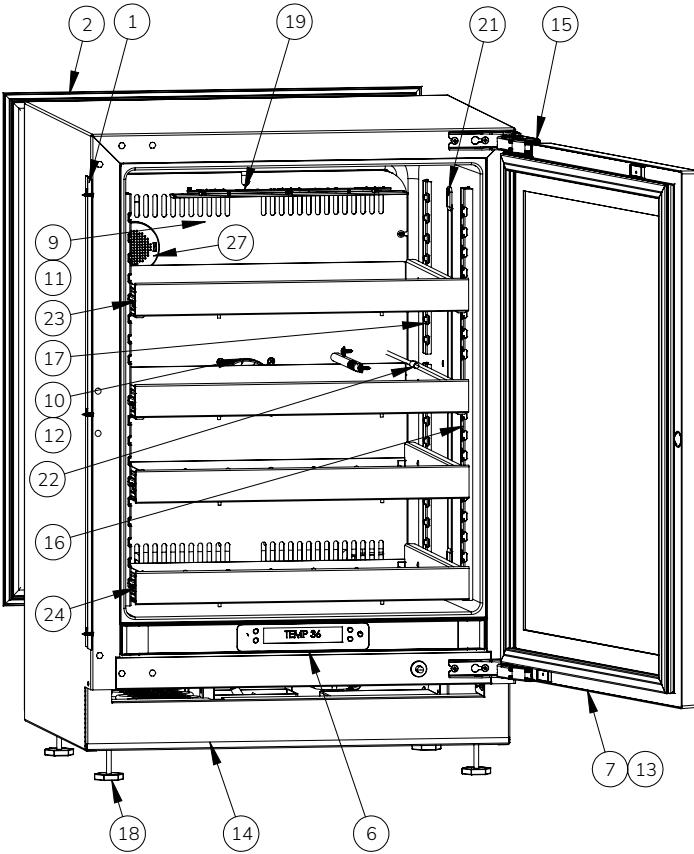

USER GUIDE

Parts

URBV424-IG01A		
Item	Description	Part Number
1	ANTI-TIP BRACKETS, BLACK	90-54215-00
2	BACK PANEL ASSY, 24"	90-54214-00
3	COMPRESSOR ASSY - FMSA4C (115V SERIAL)	90-54214-03
4	CONDENSER ASSY - 24"	90-54215-01
5	CONDENSER FAN ASSY, PX, STANDARD	90-54214-01
6	CONTROL ASSY - USER INTERFACE 24"	90-54214-21
7	DOOR ASSY, 24", INT., 2X GLASS	90-54214-23
8	DRAIN PAN	90-54214-05
9	EVAP COVER 24"	90-54215-02
10	EVAP FAN COVER	90-54214-12
11	EVAPORATOR ASSEMBLY	90-54179-00
12	EVAPORATOR FAN	90-54214-13
13	GASKET, DOOR	90-54214-25
14	GRILLE ASY - ADJUSTABLE, 24" BLACK	90-54214-24
15	HINGE ASSY, DAMPENED, RT LFT	90-54214-22
16	LADDERS, FRONT	90-54218-00
17	LADDERS, REAR 24"	90-54219-00
18	LEG LEVELERS	90-54158-00
19	LIGHT ASSY LED, VYV	90-54214-16
20	MAIN BOARD	90-54214-02
21	RGB LED ASSY, PX, LONG	90-54215-09
22	SELCO THERMISTOR-BLACK	90-54214-14
23	SHELF, SLIDING GLASS, 24" BLK	90-54219-01
24	WINE RACK, SLIDING, URWC3, BLACK	90-54214-18
25	WIRE HARNESS ASSY, STD *	90-54214-06
26	WOOD INTEGRATED KIT *	90-54214-26
27	CARBON FILTER ASSEMBLY-UL	90-54224-01

*NOT PICTURED