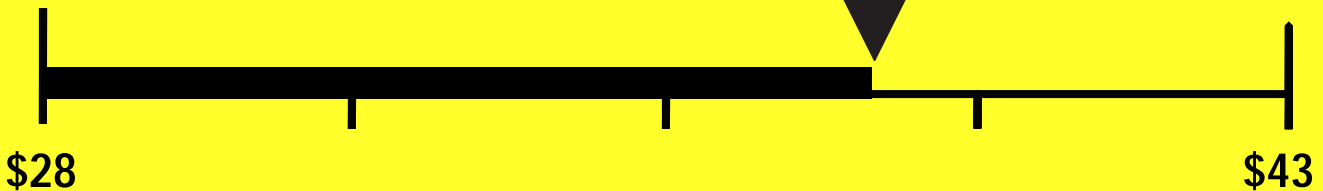

ENERGYGUIDE

Dishwasher
Capacity: Standard

BSH Home Appliances Corporation

Model(s) SHP88PZ55N

SHPM88Z75N

SHX88PZ65N

SHXM88Z75N

Estimated Yearly Energy Cost (when used with an electric water heater)

\$38

Cost Range of Similar Models

269 kWh

Estimated Yearly Electricity Use

\$29

Estimated Yearly Energy Cost
(when used with a natural gas water heater)

Your cost will depend on your utility rates and use.

- Cost range based on standard capacity models.
- Estimated energy cost based on four wash loads a week and a national average electricity cost of 14 cents per kWh and natural gas cost of \$1.21 per therm.
- For more information, visit www.ftc.gov/appliances.