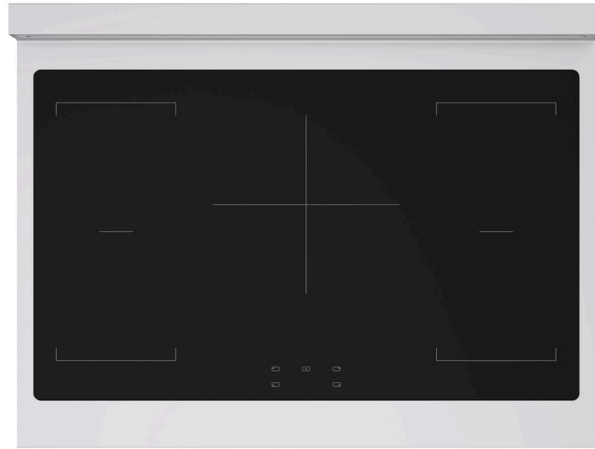

ZLINE Autograph Edition 36 in. 5.2 cu. ft. Paramount Induction Range with 5 Element Cooktop and Electric Convection Oven in Stainless Steel with Matte Black Accents (SINRZ-36-MB)

ZLINE
ATTAINABLE LUXURY™

SPECIFICATIONS IN-DEPTH

GENERAL PROPERTIES

SKU	SINRZ-36-MB
Finish	Stainless Steel
Control Type	Manual Front Control
Convection	Yes
Fuel Type	Convection Electric Oven- Induction Cooktop
Mount Type	Free Standing
Number of Racks	2
Oven Lighting	Halogen
Self-Clean	No
Timer	No
Total Wattage	11600

DIMENSIONS

Product Dimensions (in.)	36 in. W x 27.75 in. D x 36 in. H
Oven Capacity	5.2
Product Weight (Lbs.)	238

POWER / RATINGS

Amps	50A
Voltage	120/240V

CERTIFICATIONS

ETL Listed

LIMITED WARRANTY

Warranty	1 year parts and service