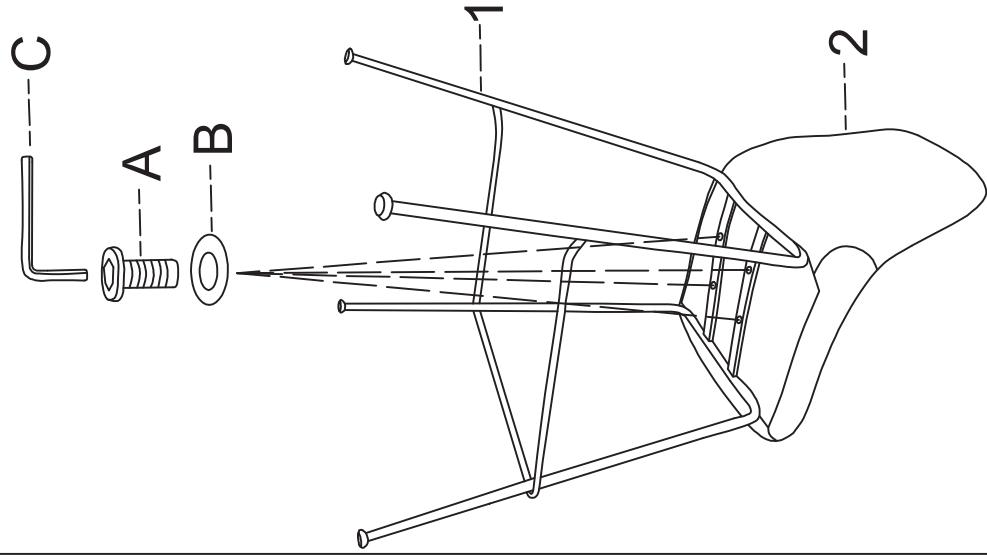

PARTS

1x1	2x1

(1)