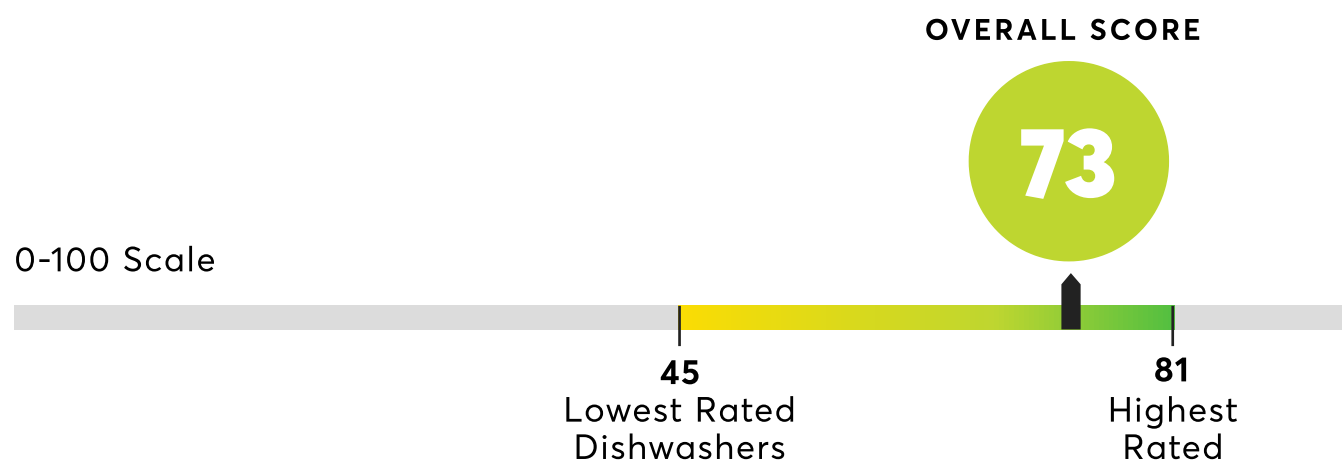

CR Consumer Reports
RECOMMENDED

After extensive testing and research, Consumer Reports determined this product to be:

- ✓ TOP PERFORMING
- ✓ RELIABILITY
- ✓ ENERGY EFFICIENCY

About CR Dishwashers Testing

151 RATED

22 RECOMMENDED

2463 HOURS OF TESTING

LG LDFC2423V

(As of April 2024)

Highs

- Wash performance is excellent
- Energy efficiency is excellent
- It was judged very good for noise

Lows

- A manually cleaned filter

For a full review of this product, please visit [Consumer Reports](#).