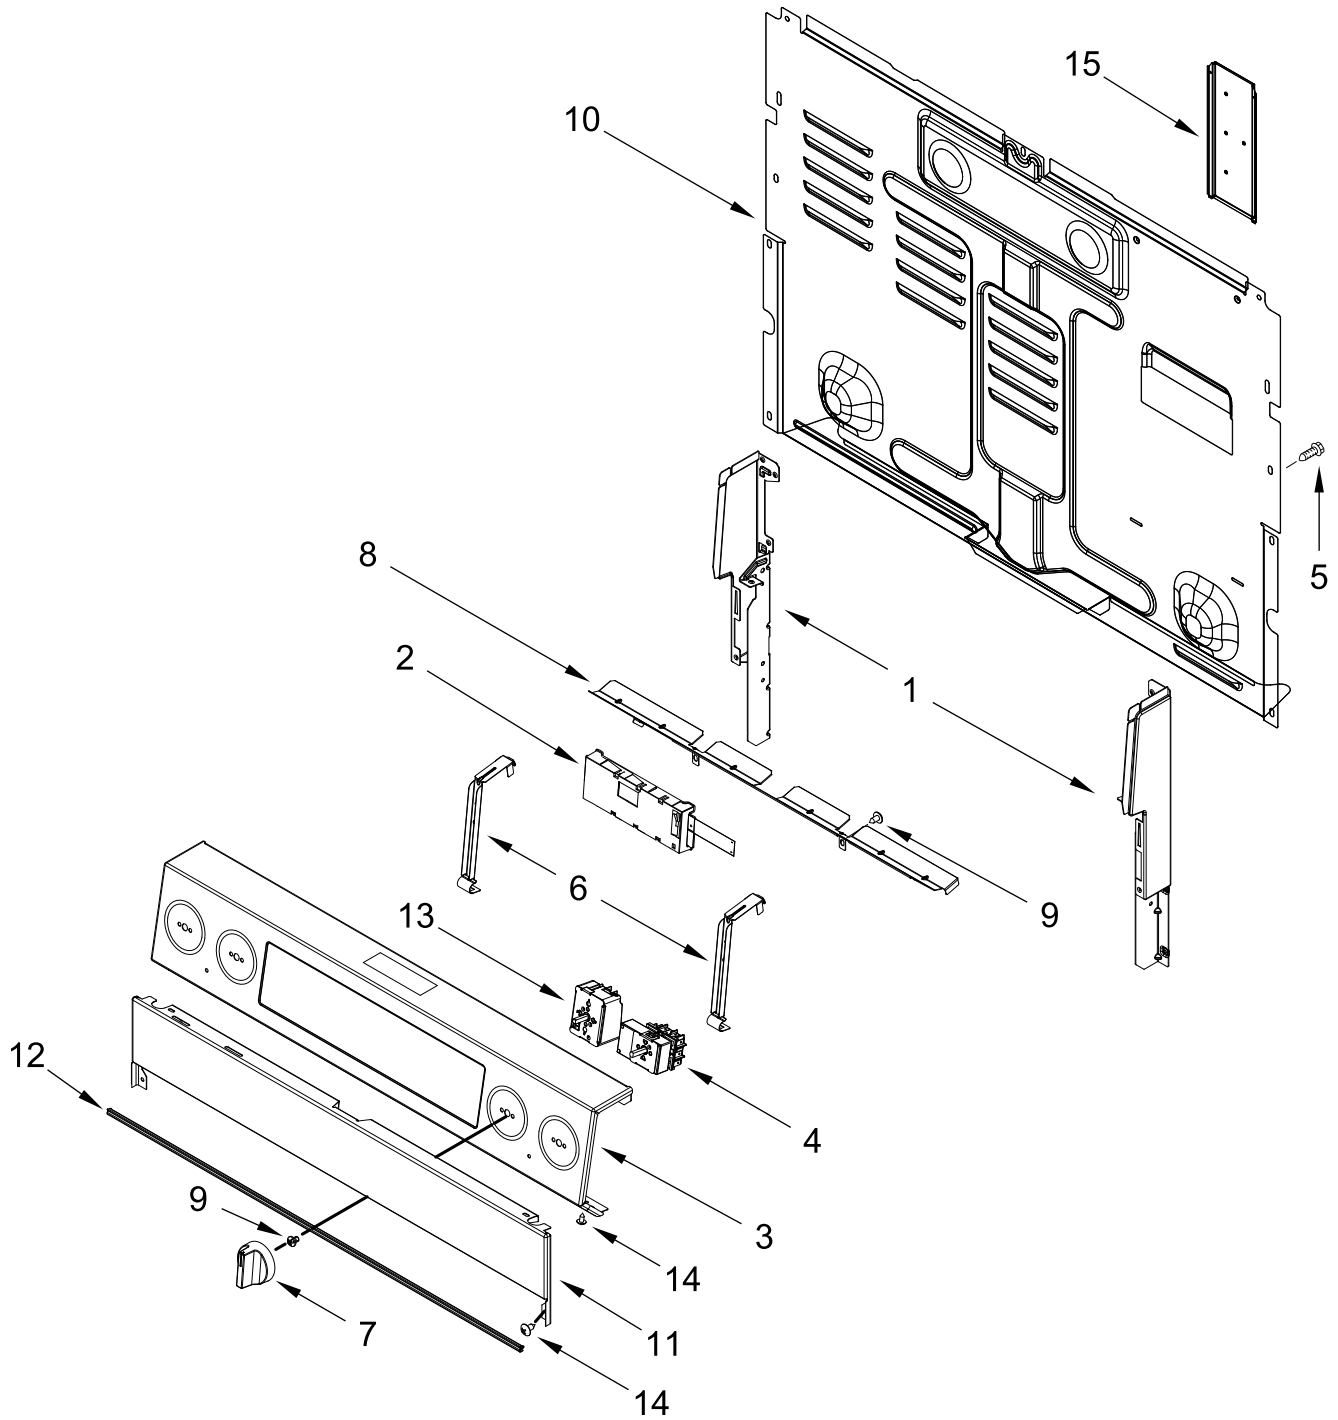

COOKTOP PARTS

<u>Illus. No.</u>	<u>Part No.</u>	<u>Description</u>	<u>Illus. No.</u>	<u>Part No.</u>	<u>Description</u>	<u>Illus. No.</u>	<u>Part No.</u>	<u>Description</u>
1		Literature Parts	8	W11379945	Bracket, Anti-Tip	14	W10711900	Element (3000W) (Right Front)
	W11640146	Owner's Manual	9	7101P485-60	Screw, Anti-Tip Kit			FOLLOWING PARTS NOT ILLUSTRATED
	W11638798	Quick Start Guide	10	W11668631	Element, Warm Zone (Center)	W11696452		Harness, Main
	W11639163	Tech Sheet				W11706379		Harness, Cooktop
2	W11600012	Spring, Element	11	8273994	Element (1200W) (Left Rear and Right Rear)	W11172528		Harness, Hidden Bake
3	W11593284	Bracket, Cooktop				3196520		Clip, Wire
4	W11629534	Cooktop (includes, Cooktop Bracket)	12		Bullnose	3196896		Clip, Wire
5	W11282542	Element (3000W Dual) (Left Front)		W11353384	Black			
6	3196169	Screw		W11353380	White			
7	W11640572	Pan, Radiant Element	13	3400080	Screw			

CONTROL PANEL PARTS