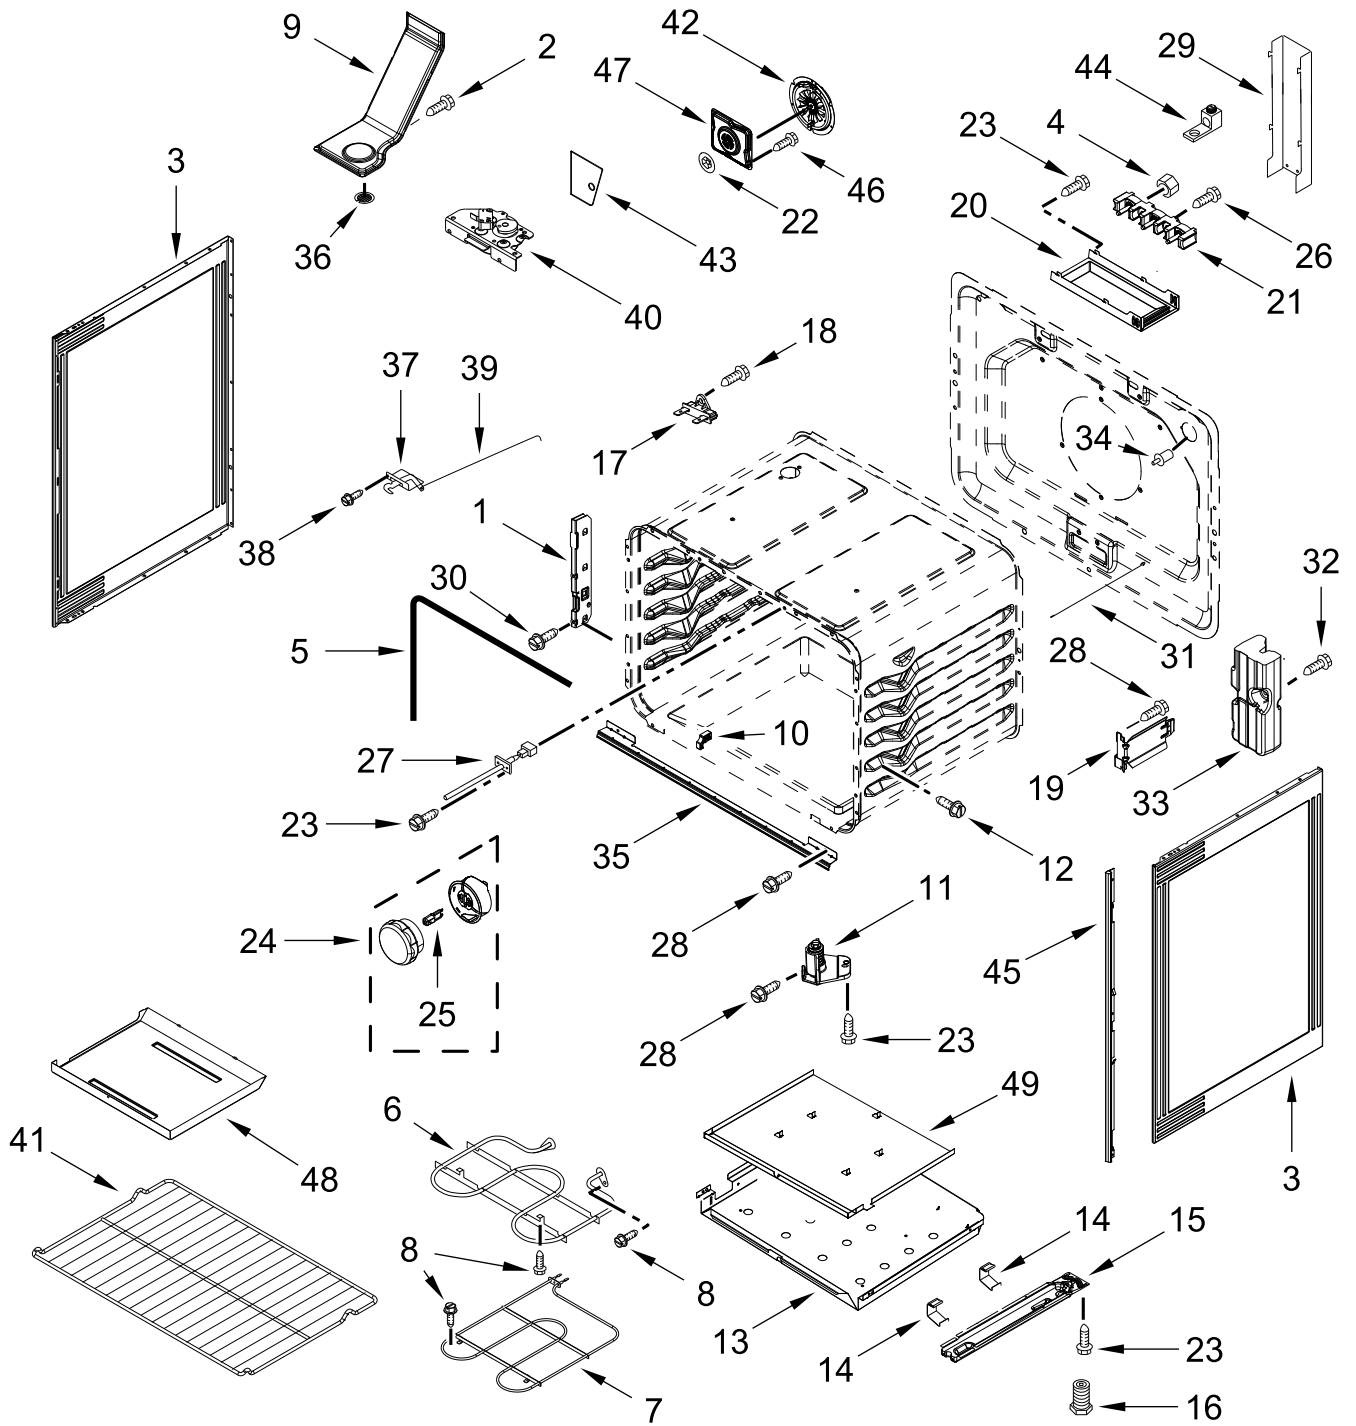

CHASSIS PARTS

CHASSIS PARTS

<u>Illus.</u> <u>No.</u>	<u>Part No.</u>	<u>Description</u>	<u>Illus.</u> <u>No.</u>	<u>Part No.</u>	<u>Description</u>	<u>Illus.</u> <u>No.</u>	<u>Part No.</u>	<u>Description</u>
1	W10289077	Receiver, Hinge	19	W10404688	Clip, Oven Support	40	W10107820	Rear Door Latch Assembly
2	W10362924	Screw	20	W11673744	Bracket, Service	41	W11173792	Rack, Oven
3		Panel, Side	21	W11591244	Block, Terminal	42	W11353930	Fan, Convection
	W11445467	Black	22	3400968	Nut	43	W10646923	Card, Insulator
	W11445761	White	23	3196178	Screw	44	W10281322	Kit, Bare Wire Adapter Block
4	3400029	Nut	24	W11634772	Light Assembly	45	W11510560	Barrier Rail, Rubber (Left and Right)
5	W11491751	Seal, Door	25	W10571723	Bulb, Halogen 40 Watts	46	W10516115	Screw
6	W10308476	Element, Broil	26	3400016	Screw	47	W11373155	Cover, Conv Fan
7	9755770	Element, Bake	27	W10586204	Sensor	48	W10183712	Tray, Hidden Bake
8	3196174	Screw	28	3196169	Screw	49	W10134125	Shield, Heat
9	W11621245	Tube, Vent	29	W10326122	Cover, Terminal Block			FOLLOWING PARTS NOT ILLUSTRATED
10	W10674705	Glide, Drawer Front	30	W10031780	Screw	W10774939		Insulation, Wrap
11	W10341186	Front Foot Assembly	31	9757239	Rod, Door Switch	W11407378		Insulation, Back
12	W10067840	Screw	32	W11034869	Screw	W11404469		Insulation, Flue
13	W10134121	Tray, Insulation	33	W10910404	Counterweight			
14	W10137382	Clip, Panel	34	W11511828	Switch, Door			
15	W10390008	Base Rail Assembly (Left)	35	W11464547	Bracket, Front Frame			
	W10390007	Base Rail Assembly (Right)	36	W11092984	Screen, Vent			
16	W10058460	Foot, Leveling	37	9761013	Front Door Latch Assembly			
17	3196548	Fuse, Thermal	38	3196560	Screw			
18	3196172	Screw	39	W10078380	Rod, Latch