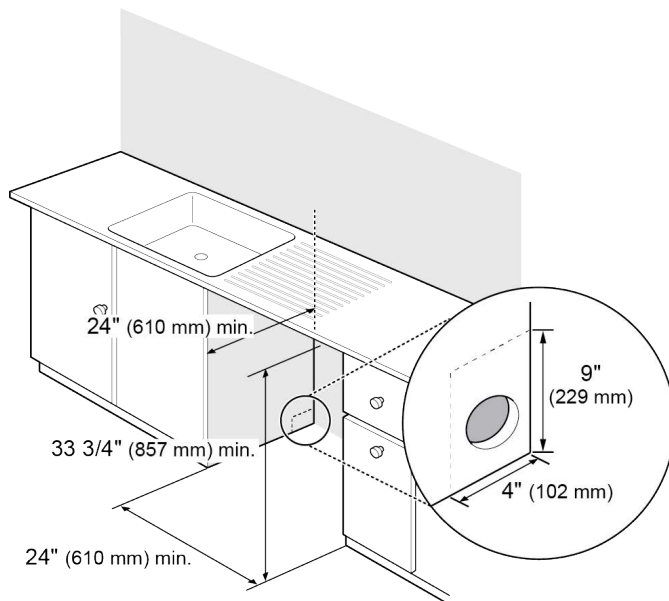

Dimensions and Weight

Overall Width (Inches)	23 3/4"
Overall Height (Inches)	33 5/8"-36"
Overall Depth (Inches)	24 5/8"
Depth with Door Closed with Handle	27 1/8"
Depth with Door Open	49 1/4"
Net Weight (approx.)	97 lbs.
Shipping Weight (approx.)	109 lbs.

SIGNATURE
KITCHEN SUITE

OVERALL PRODUCT DIMENSIONS

BACK VIEW

SIDE VIEW

INSTALLATION CLEARANCES

Notes

This dishwasher is designed to fit a standard dishwasher opening. An opening may be needed on both sides to route plumbing and electrical connections. See marked areas above for water and electrical clearances in base of dishwasher.