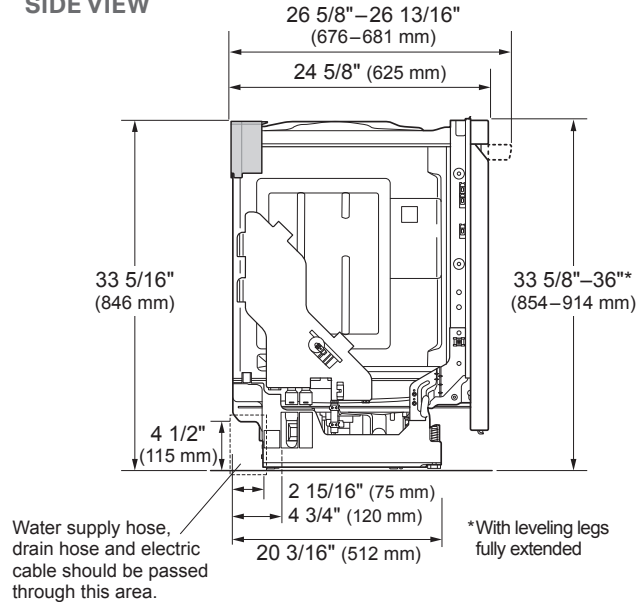

Dimensions and Weight

Overall Width (Inches)	23 3/4"
Overall Height (Inches)	33 5/8"-36"
Overall Depth (Inches)	24 5/8"
Depth with Door Closed with Handle	27 1/8"
Depth with Door Open	49 1/4"
Net Weight (approx.)	97 lbs.
Shipping Weight (approx.)	109 lbs.

SIGNATURE
KITCHEN SUITE

OVERALL PRODUCT DIMENSIONS

BACK VIEW

SIDE VIEW

INSTALLATION CLEARANCES

Notes

This dishwasher is designed to fit a standard dishwasher opening. An opening may be needed on both sides to route plumbing and electrical connections. See marked areas above for water and electrical clearances in base of dishwasher.