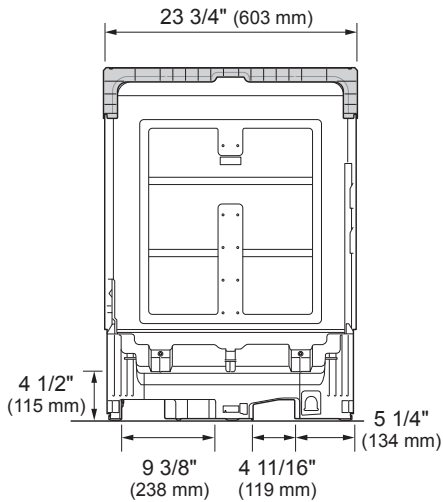

SKSDW2401S POWERTEAM® STAINLESS STEEL DISHWASHER

SIGNATURE
KITCHEN SUITE

OVERALL PRODUCT DIMENSIONS

BACK VIEW