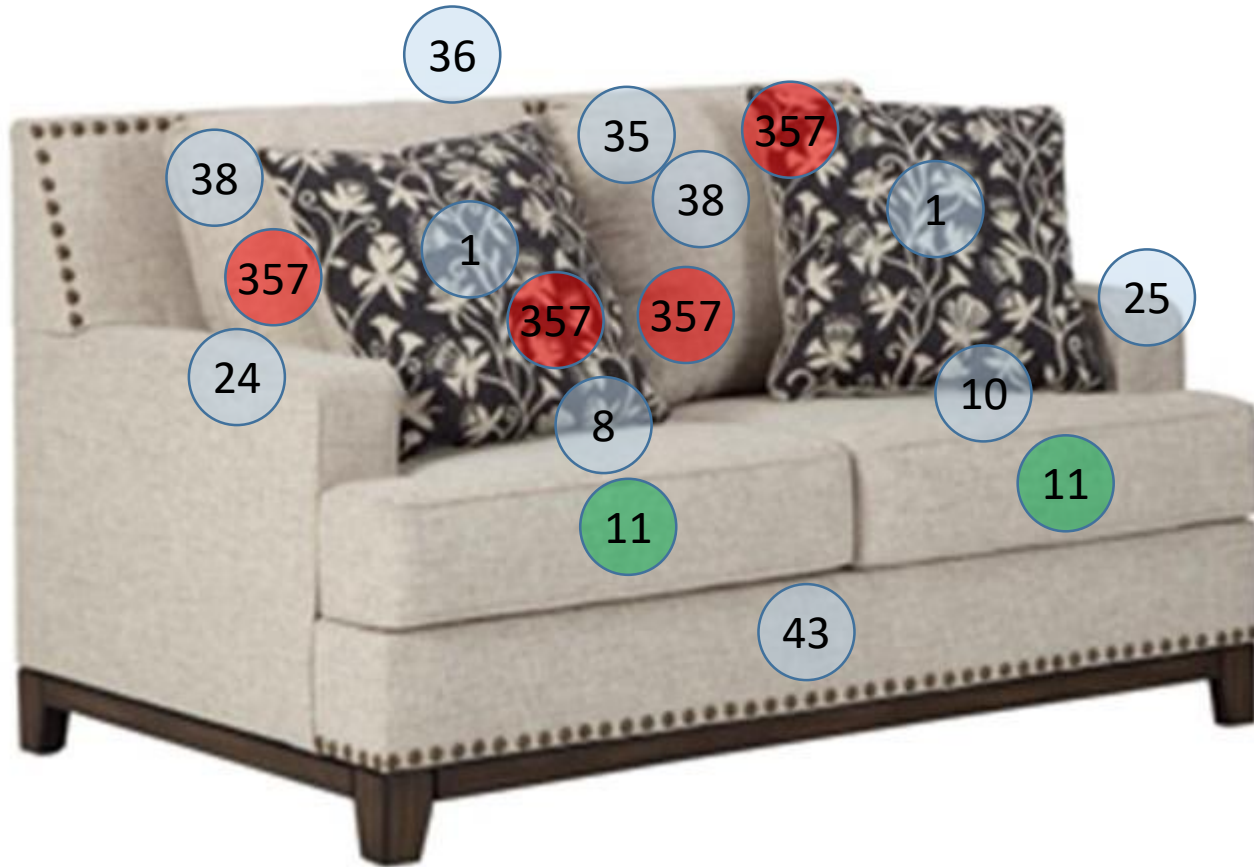

1470735

Call Out	Description
● (Red)	Blown Fiber
● (Yellow)	Cushion Chaise Pad - top Pad
● (Green)	Cushion Foam
● (Yellow)	KD Component
● (Blue)	Cover

1470735