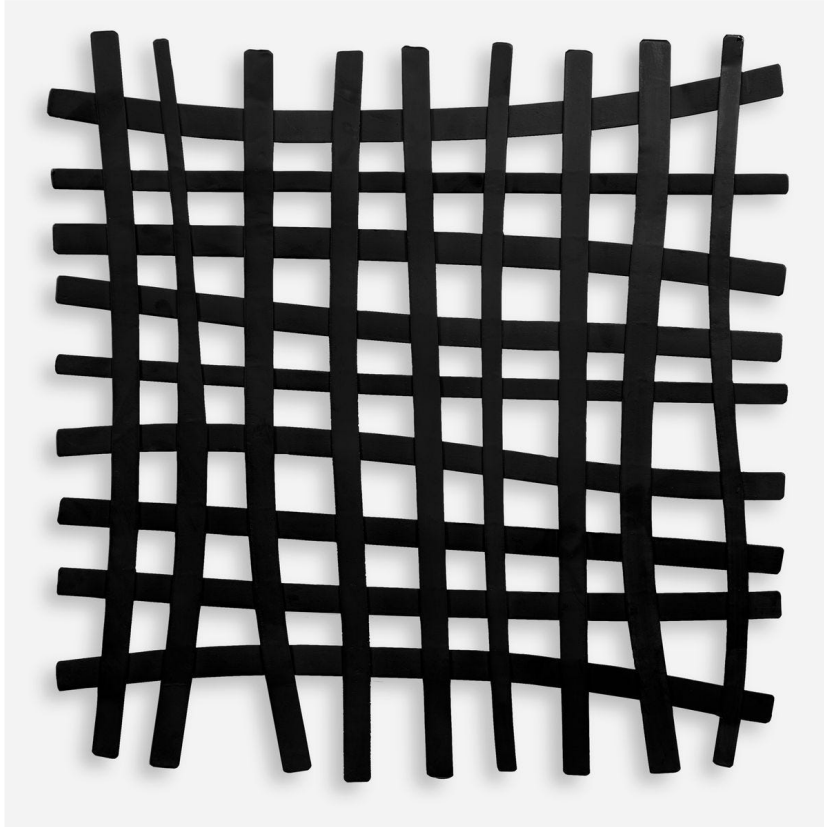

UTTERMOST

Gridlines Metal Wall Decor, Black

SKU: 04293

This solid iron wall panel is constructed in an abstract grid pattern, finished in matte black. May be hung four ways.

Specifications

Dimensions: 24 W X 24 H X 1 D (in)

Weight: 8 lbs

Ship via: Small Parcel