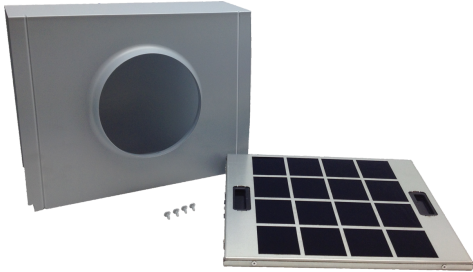

**Recirculation kit
HCREC5UC**

**Chimney Wall Hood Recirculation
Accessory Kit - Includes Charcoal Filter**