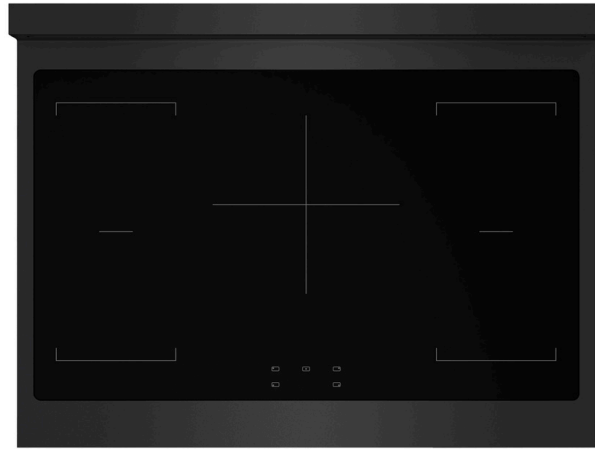

INTRODUCTION

Luxury isn't meant to be left desired—it's meant to be attainable. The ZLINE Autograph Edition 36 in. 5.2 cu. ft. Paramount Induction Range with 5 Element Cooktop and Electric Convection Oven in Black Stainless Steel with Polished Gold Accents (SINRBZ-36-G) combines the versatility of a nanotechnology-reinforced anti-scratch cooktop with anti-glare coating, an electric convection oven with digital thermostat technology, and a Horizon oven door window design allowing you to master every meal. With a modern, timeless style and refined functionality, ZLINE Paramount Induction Ranges are masterfully crafted to deliver an elevated culinary experience.

5 Flexible Cooking Zones - Five heating elements deliver ideal versatility when accommodating cookware of multiple sizes, with the largest burner designed to support stock pots, woks, and pans up to 11 in. wide

POWER / RATINGS

Amps	50A
Voltage	120/240V

CERTIFICATIONS

ETL Listed

ZLINE Autograph Edition 36 in. 5.2 cu. ft. Paramount Induction Range with 5 Element Cooktop and Electric Convection Oven in Black Stainless Steel with Polished Gold Accents (SINRBZ-36-G)

ZLINE
ATTAINABLE LUXURY™

SPECIFICATIONS IN-DEPTH

GENERAL PROPERTIES

SKU	SINRBZ-36-G
Finish	Black Stainless Steel
Control Type	Manual Front Control
Convection	Yes
Fuel Type	Convection Electric Oven- Induction Cooktop
Mount Type	Free Standing
Number of Racks	2
Oven Lighting	Halogen
Self-Clean	No
Timer	No
Total Wattage	11600