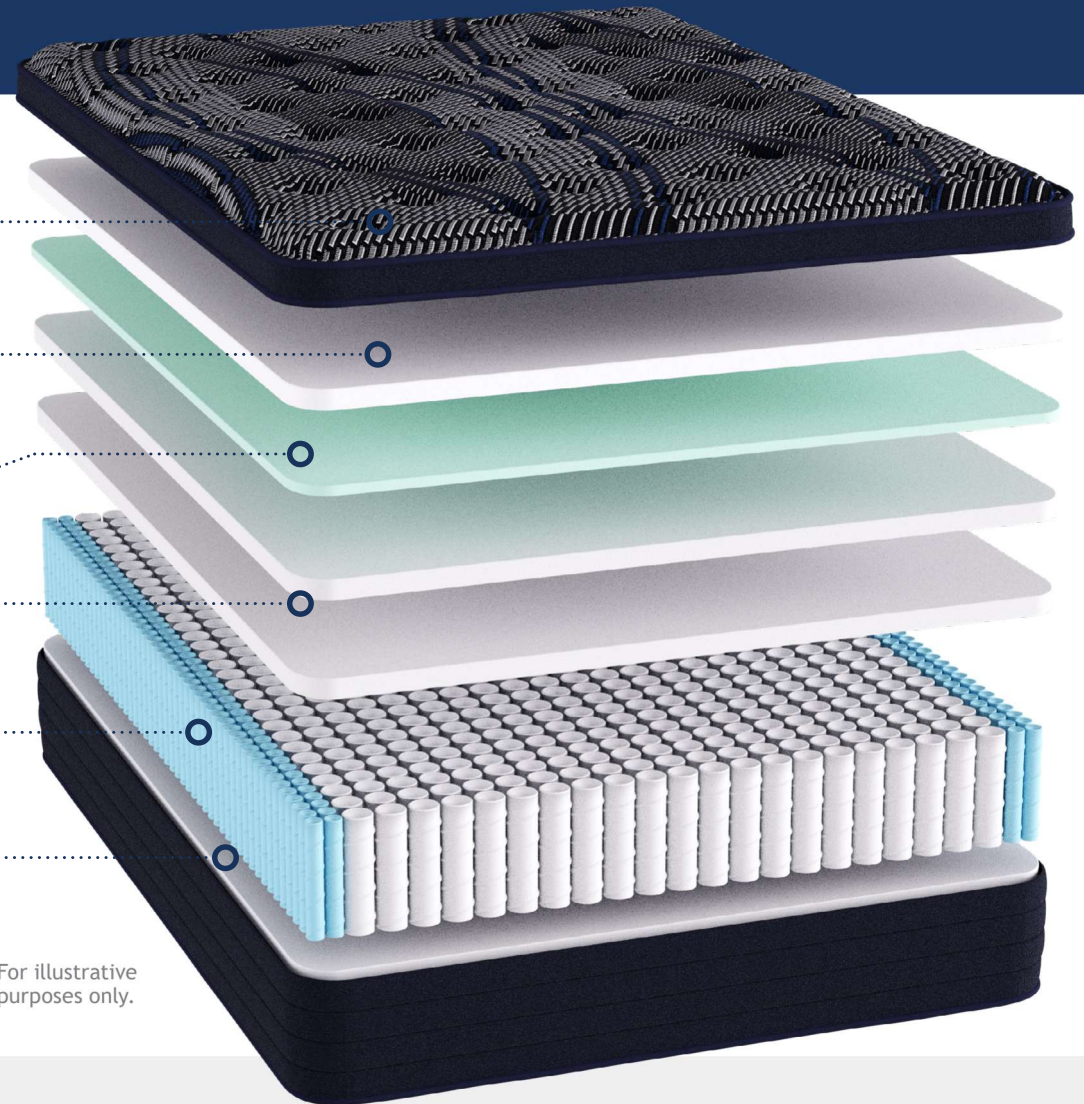

Crawford Euro Top

AS25-0600CRW-PL-ET-(10/20)

AMERICAN SLEEP®
BY SOUTHERLAND

For illustrative purposes only.

Cooling Cover

Premium blend of high-quality fabrics with cool-to-the-touch properties.

HD Quilt Foam

Additional high-density foam quilted into the cover for an exceptional sleep surface.

¾" Quilted Gel-Infused Memory Foam

Ultra-premium quilted memory foam with the cooling benefits of gel-infusion.

3" HD Comfort Foam

Our high-density foams use our Comfort-lock® process to provide longer lasting comfort.

8" 800 Series with PowerEdge®

Provides responsive support with reduced motion transfer and enhanced edge support.

HD Base Support Foam

The shock absorbing high-density base foam reduces motion transfer and provides long-lasting support.

Overall Height:

14"

Plus or Minus ½"

Comfort Level:

Non-Prorated
Warranty

CertiPUR-US
Foams

Adjustable
Base Friendly