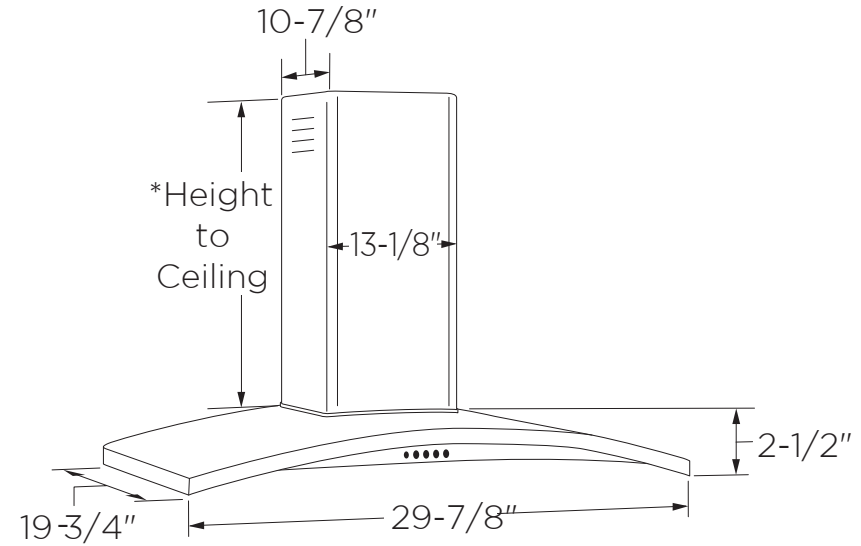

UVW7301SWSS

30" Wall-Mount Chimney Hood

DIMENSIONS AND INSTALLATION INFORMATION (IN INCHES)

INSTALLATION INFORMATION

Before installing, consult Use & Care/installation instructions packed with product for current dimensional data.

Amp Rating	
120V	4.1

30" models require a 30"-wide opening

*The supplied duct cover fits 7'11" to 10'2" ceiling heights (10'6" in recirculation mode).

For answers to your Monogram, Café™, GE Profile™ or GE Appliances product questions, visit our website at geappliances.com or call GE Answer Center® Service, 800.626.2000.