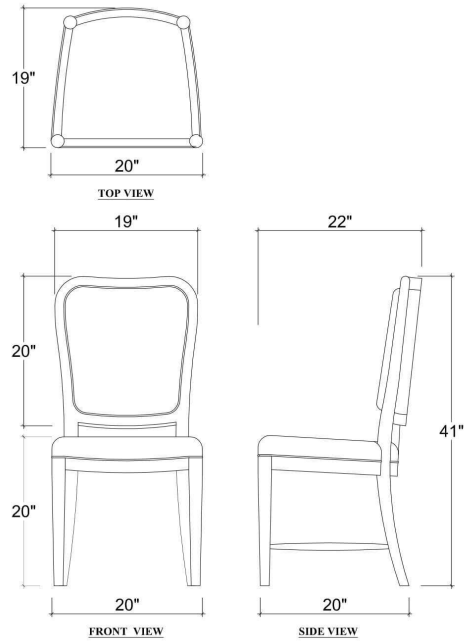

BRAMBLE

PRODUCT TEARSHEET

Lurna Dining Chair w/ Upholstered Back

Shown in: **AFD SF225**

SKU: **28369**

Size: **20W x 22D x 41H in**

Overview

Laurna Dining Chair w/ Upholstered Back

Visual Highlights

Technical Specification

Dimensions	20W x 22D x 41H in	CBM	0.216117
Number of Packages	1	Cubic Feet	7.63 ft³
Package 1 Dimensions	19.3 x 22.8 x 41.3 in	Net Weight	16.53 lbs
Package Weight Total 19.84 lbs			
Material	mahogany, linen		