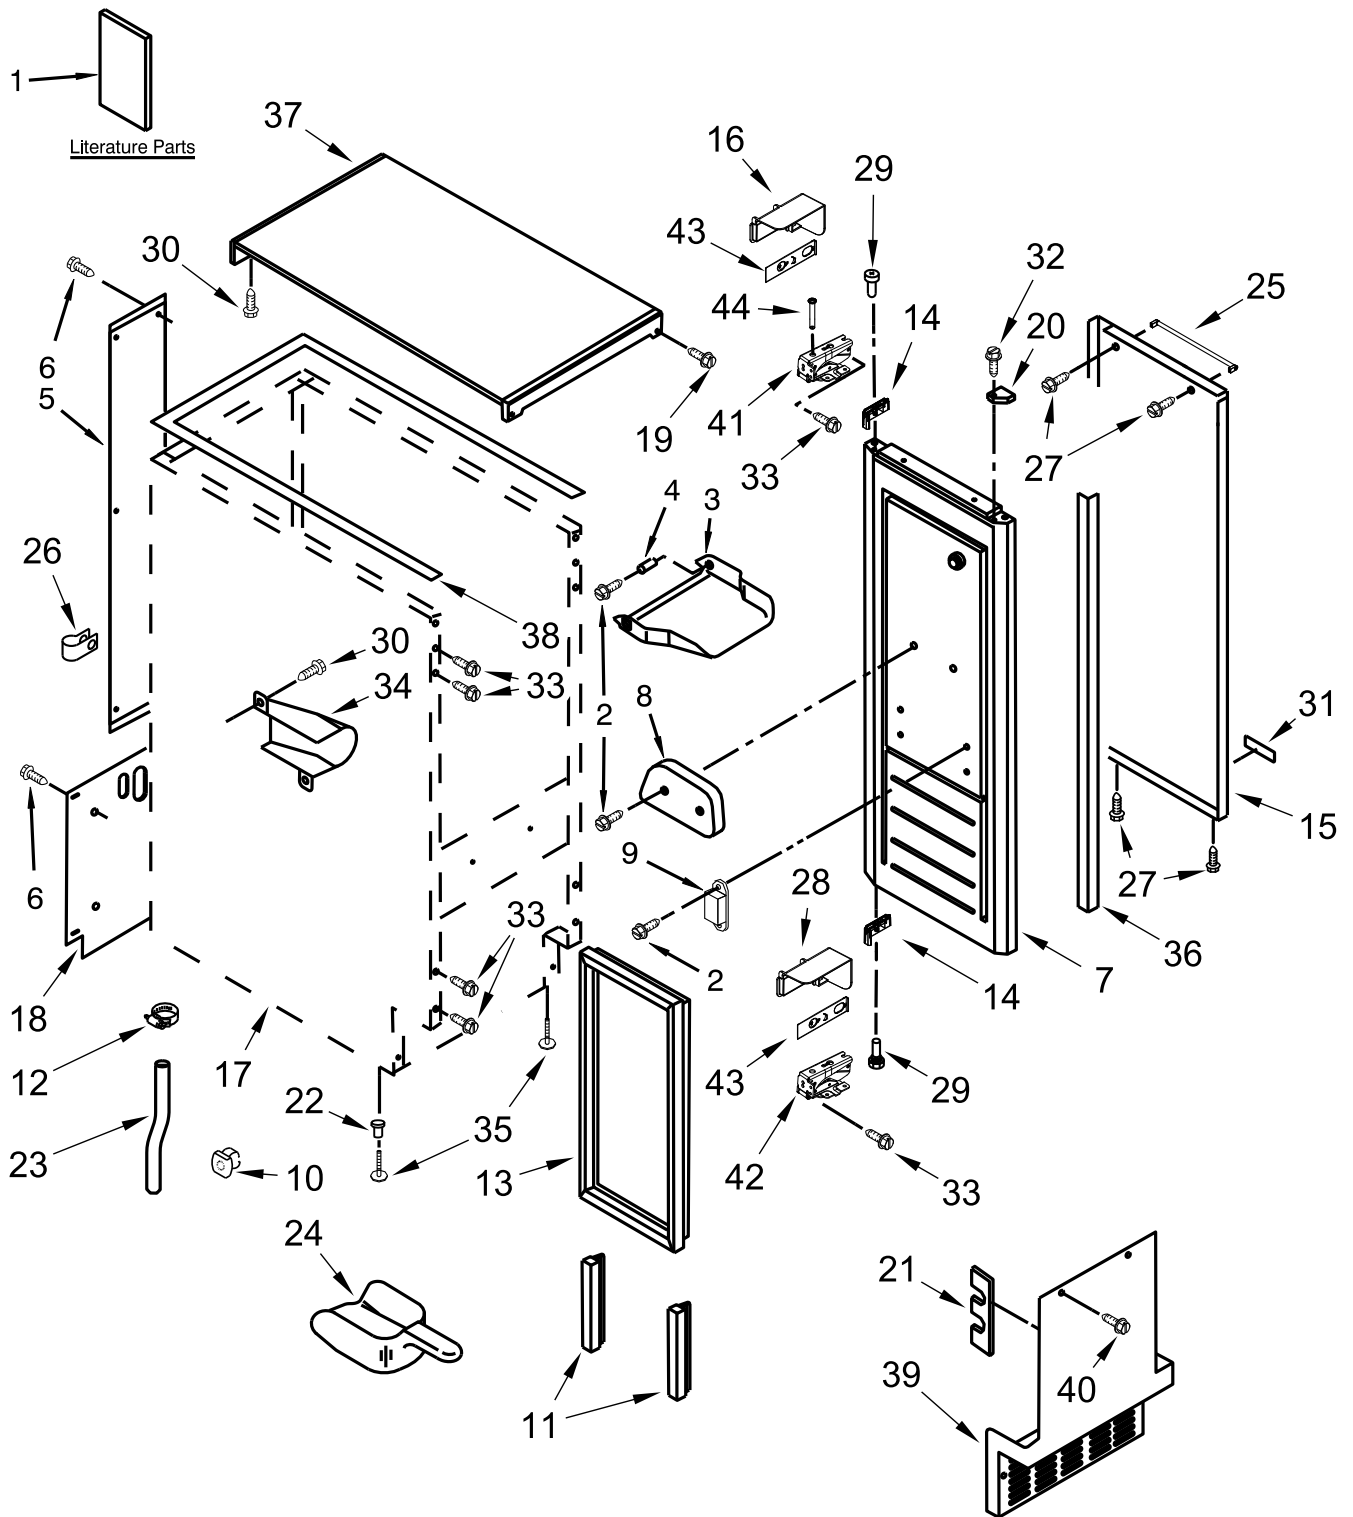

KitchenAid®

AUTOMATIC ICE MAKER

MODELS:

KUIX535HBS00 (Black Stainless)

KUIX535HPS00 (Stainless)

CABINET, DOOR AND LINER PARTS

CABINET, DOOR AND LINER PARTS

<u>Illus. No.</u>	<u>Part No.</u>	<u>Description</u>	<u>Illus. No.</u>	<u>Part No.</u>	<u>Description</u>	<u>Illus. No.</u>	<u>Part No.</u>	<u>Description</u>
1		Literature Parts	15	W11250972	Wrap, Door (Black Stainless)	28	W11243473	Cover, Bottom Hinge (Black)
	W11246207	Use & Care Guide		W11261378	Wrap, Door (Stainless)	29	W10308751	Screw (Black)
	W11246206	Installation Instructions		W11243472	Cover, Top Hinge (Black)	30	489048	Screw
	W10761657	Tech Sheet	16		Cabinet and Liner (Not Serviced)	31		Nameplate
2	3400886	Screw (Stainless)	17		Cabinet and Liner (Not Serviced)		W10518673	Stainless
3	W10734102	Bin, Door				32	348689	Screw
4	2185678	Spacer	18	W11256688	Cover, Unit	33	W10495264	Screw (Black)
5	2217394	Cover, Wiring	19	8534075	Screw (Black)	34	2185927	Holder, Scoop
6	489442	Screw	20	W10501833	Filler, Top Endcap (Black)	35	3374849	Leg, Leveling
7		Door		W10501849	Filler, Bottom Endcap (Black)	36	W10619836	Grommet, Edge Guard
	W11264157	Black				37	W10320117	Panel, Top (Black)
8	W10486874	Cam, Door				38	2217293	Gasket, Top Panel
9	W10529250	Assembly, Magnetic Catch	21	W11173207	Pad, Foam	39		Grill, Front
			22	3400240	Nut		W11197601	Black
10	W10136999	Nut, Push-In	23	W10738312	Tube, Bin to Pump	40	W10531302	Screw (Black)
11	W11165597	Gasket, Bottom	24	W10493422	Scoop	41	W11176752	Hinge Assembly, Top
12	W10670799	Clamp, Hose	25		Handle, Door	42	W11176753	Hinge Assembly, Bottom
13	2217294	Gasket, Door		W10710254	Stainless			
14	W11197599	Sidcap, Top (Black)	26	2208136	Clip, Water Tube	43	W11257326	Cover Cap, Hinge
	W11197600	Sidcap, Bottom (Black)	27	3400237	Screw	44	W11212764	Pin, Limit

PUMP PARTS

PUMP PARTS

<u>Illus.</u> <u>No.</u>	<u>Part No.</u>	<u>Description</u>
1	W11176264	Pump, Recirculating (Includes Sensor)
2	W10489129	Bracket, Pump
3	W10764770	Assembly, Pump Wire

CONTROL PANEL PARTS