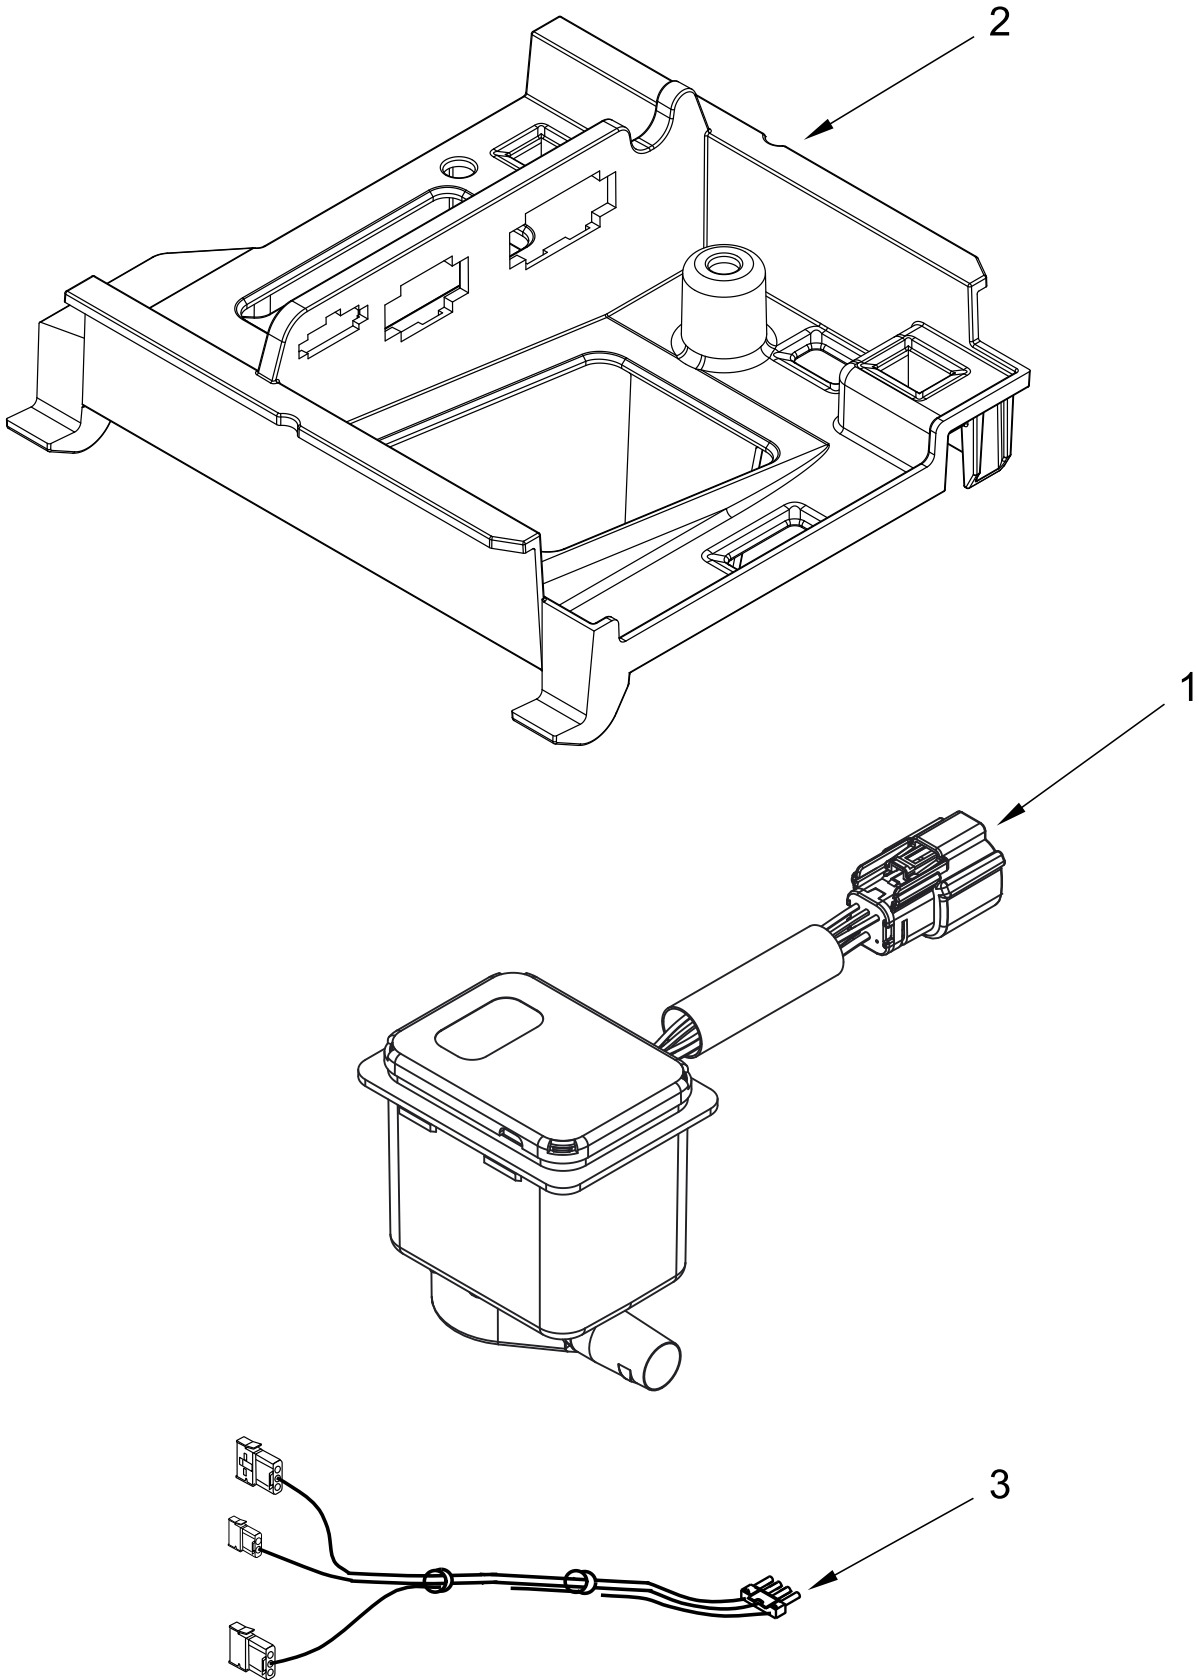

KitchenAid®

AUTOMATIC ICE MAKER

MODELS:

KUIX535HBS00 (Black Stainless)

KUIX535HPS00 (Stainless)

CABINET, DOOR AND LINER PARTS

CABINET, DOOR AND LINER PARTS

<u>Illus. No.</u>	<u>Part No.</u>	<u>Description</u>	<u>Illus. No.</u>	<u>Part No.</u>	<u>Description</u>	<u>Illus. No.</u>	<u>Part No.</u>	<u>Description</u>
1		Literature Parts	15	W11250972	Wrap, Door (Black Stainless)	28	W11243473	Cover, Bottom Hinge (Black)
	W11246207	Use & Care Guide		W11261378	Wrap, Door (Stainless)	29	W10308751	Screw (Black)
	W11246206	Installation Instructions		W11243472	Cover, Top Hinge (Black)	30	489048	Screw
	W10761657	Tech Sheet	16		Cabinet and Liner (Not Serviced)	31		Nameplate
2	3400886	Screw (Stainless)	17		Cabinet and Liner (Not Serviced)		W10518673	Stainless
3	W10734102	Bin, Door				32	348689	Screw
4	2185678	Spacer	18	W11256688	Cover, Unit	33	W10495264	Screw (Black)
5	2217394	Cover, Wiring	19	8534075	Screw (Black)	34	2185927	Holder, Scoop
6	489442	Screw	20	W10501833	Filler, Top Endcap (Black)	35	3374849	Leg, Leveling
7		Door		W10501849	Filler, Bottom Endcap (Black)	36	W10619836	Grommet, Edge Guard
	W11264157	Black				37	W10320117	Panel, Top (Black)
8	W10486874	Cam, Door				38	2217293	Gasket, Top Panel
9	W10529250	Assembly, Magnetic Catch	21	W11173207	Pad, Foam	39		Grill, Front
			22	3400240	Nut		W11197601	Black
10	W10136999	Nut, Push-In	23	W10738312	Tube, Bin to Pump	40	W10531302	Screw (Black)
11	W11165597	Gasket, Bottom	24	W10493422	Scoop	41	W11176752	Hinge Assembly, Top
12	W10670799	Clamp, Hose	25		Handle, Door	42	W11176753	Hinge Assembly, Bottom
13	2217294	Gasket, Door		W10710254	Stainless			
14	W11197599	Sidcap, Top (Black)	26	2208136	Clip, Water Tube	43	W11257326	Cover Cap, Hinge
	W11197600	Sidcap, Bottom (Black)	27	3400237	Screw	44	W11212764	Pin, Limit

PUMP PARTS

PUMP PARTS

<u>Illus.</u> <u>No.</u>	<u>Part No.</u>	<u>Description</u>
1	W11176264	Pump, Recirculating (Includes Sensor)
2	W10489129	Bracket, Pump
3	W10764770	Assembly, Pump Wire

CONTROL PANEL PARTS