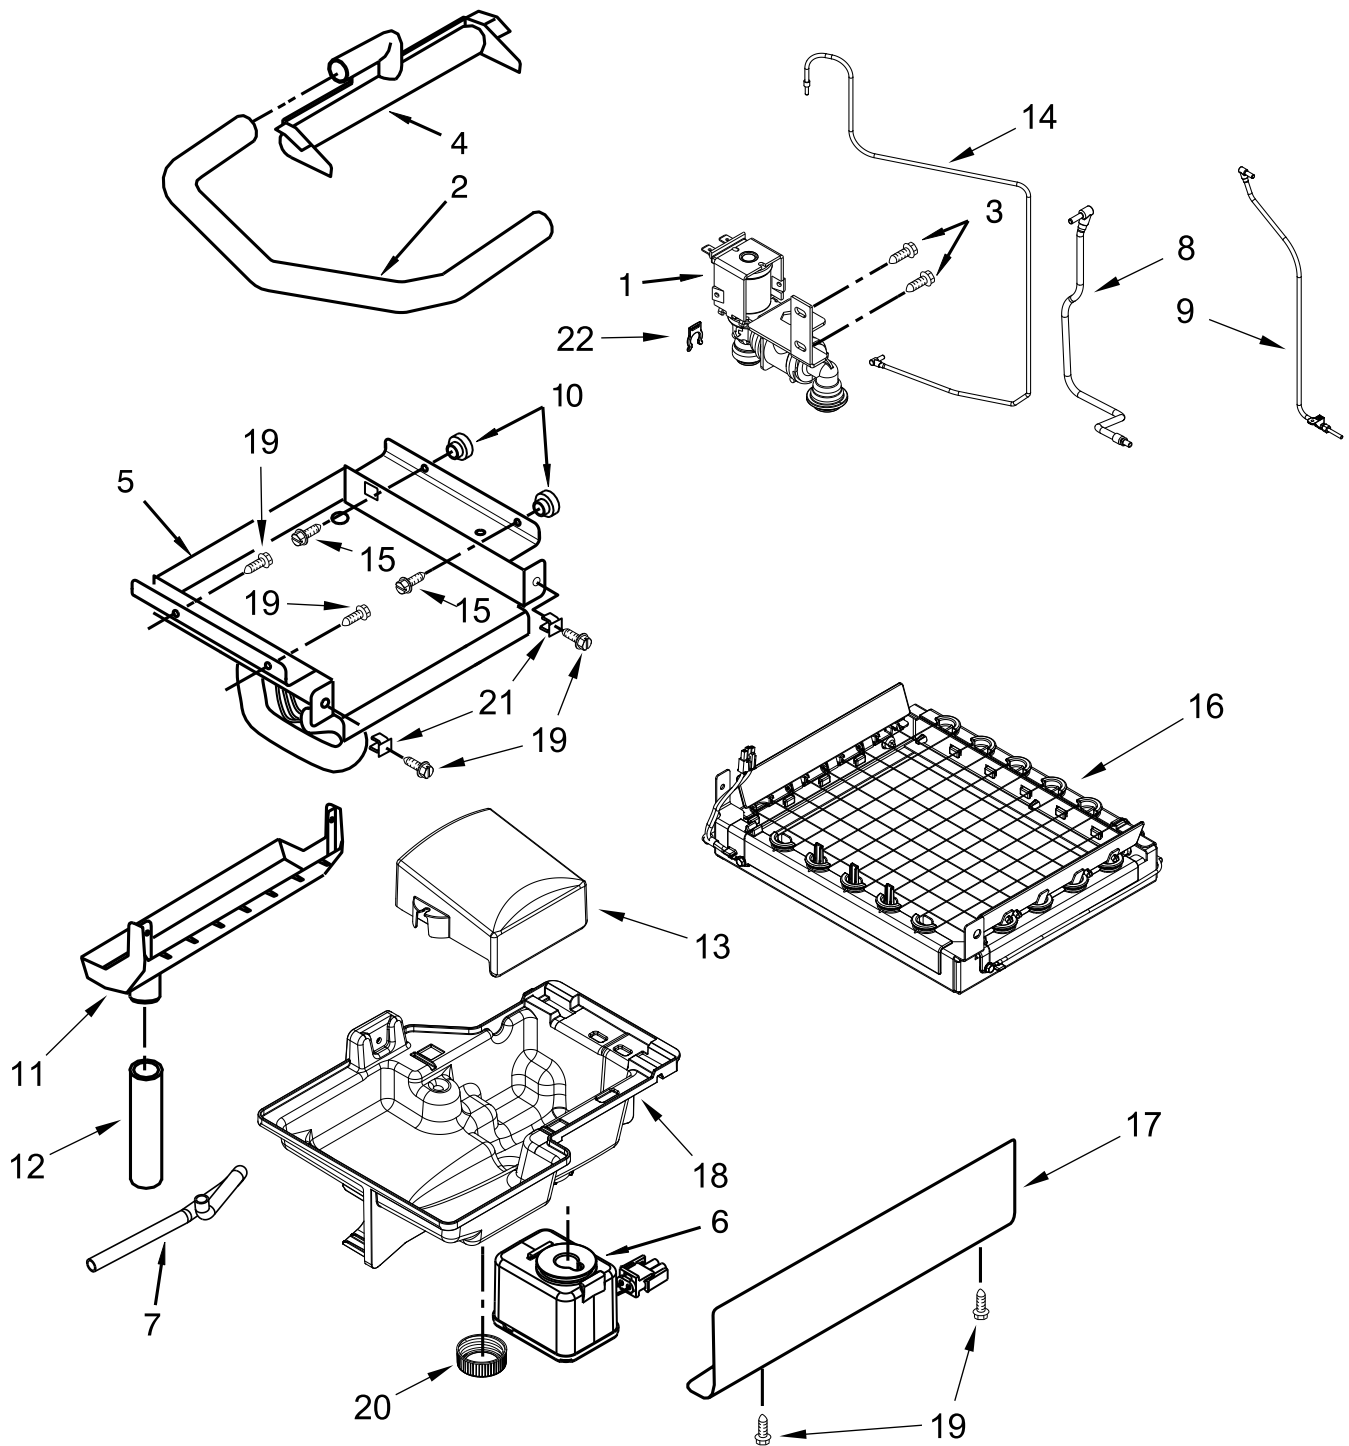

EVAPORATOR, GRID, AND WATER PARTS

EVAPORATOR, GRID, AND WATER PARTS

<u>Illus.</u> <u>No.</u>	<u>Part No.</u>	<u>Description</u>	<u>Illus.</u> <u>No.</u>	<u>Part No.</u>	<u>Description</u>	<u>Illus.</u> <u>No.</u>	<u>Part No.</u>	<u>Description</u>
1	W10870921	Valve, Water (Includes Regulator)	8	W10678299	Waterline, Reservoir	15	3400886	Screw (Stainless)
2	W10772963	Tube, Pump	9	W11257051	Tube, Inlet	16	W10783275	Assembly, Grid
3	488208	Screw	10	836667	Spacer	17	W10340986	Cover, Grid
4	2185523	Dispenser, Water	11	2185625	Reservoir, Water Slide	18	W10489137	Reservoir, Water
5	W10218037	Evaporator	12	W10635836	Tube, Water Slide	19	3400884	Screw (Stainless)
6	W10489125	Pump, Reservoir Drain	13	W10512292	Cover, Bracket	20	W10555398	Cap, Drain
7	W10539379	Tube, Reservoir Drain	14	W10678300	Waterline, Valve	21	3400909	Grommet, Screw
						22	W10782423	Locking Ring (1/4)