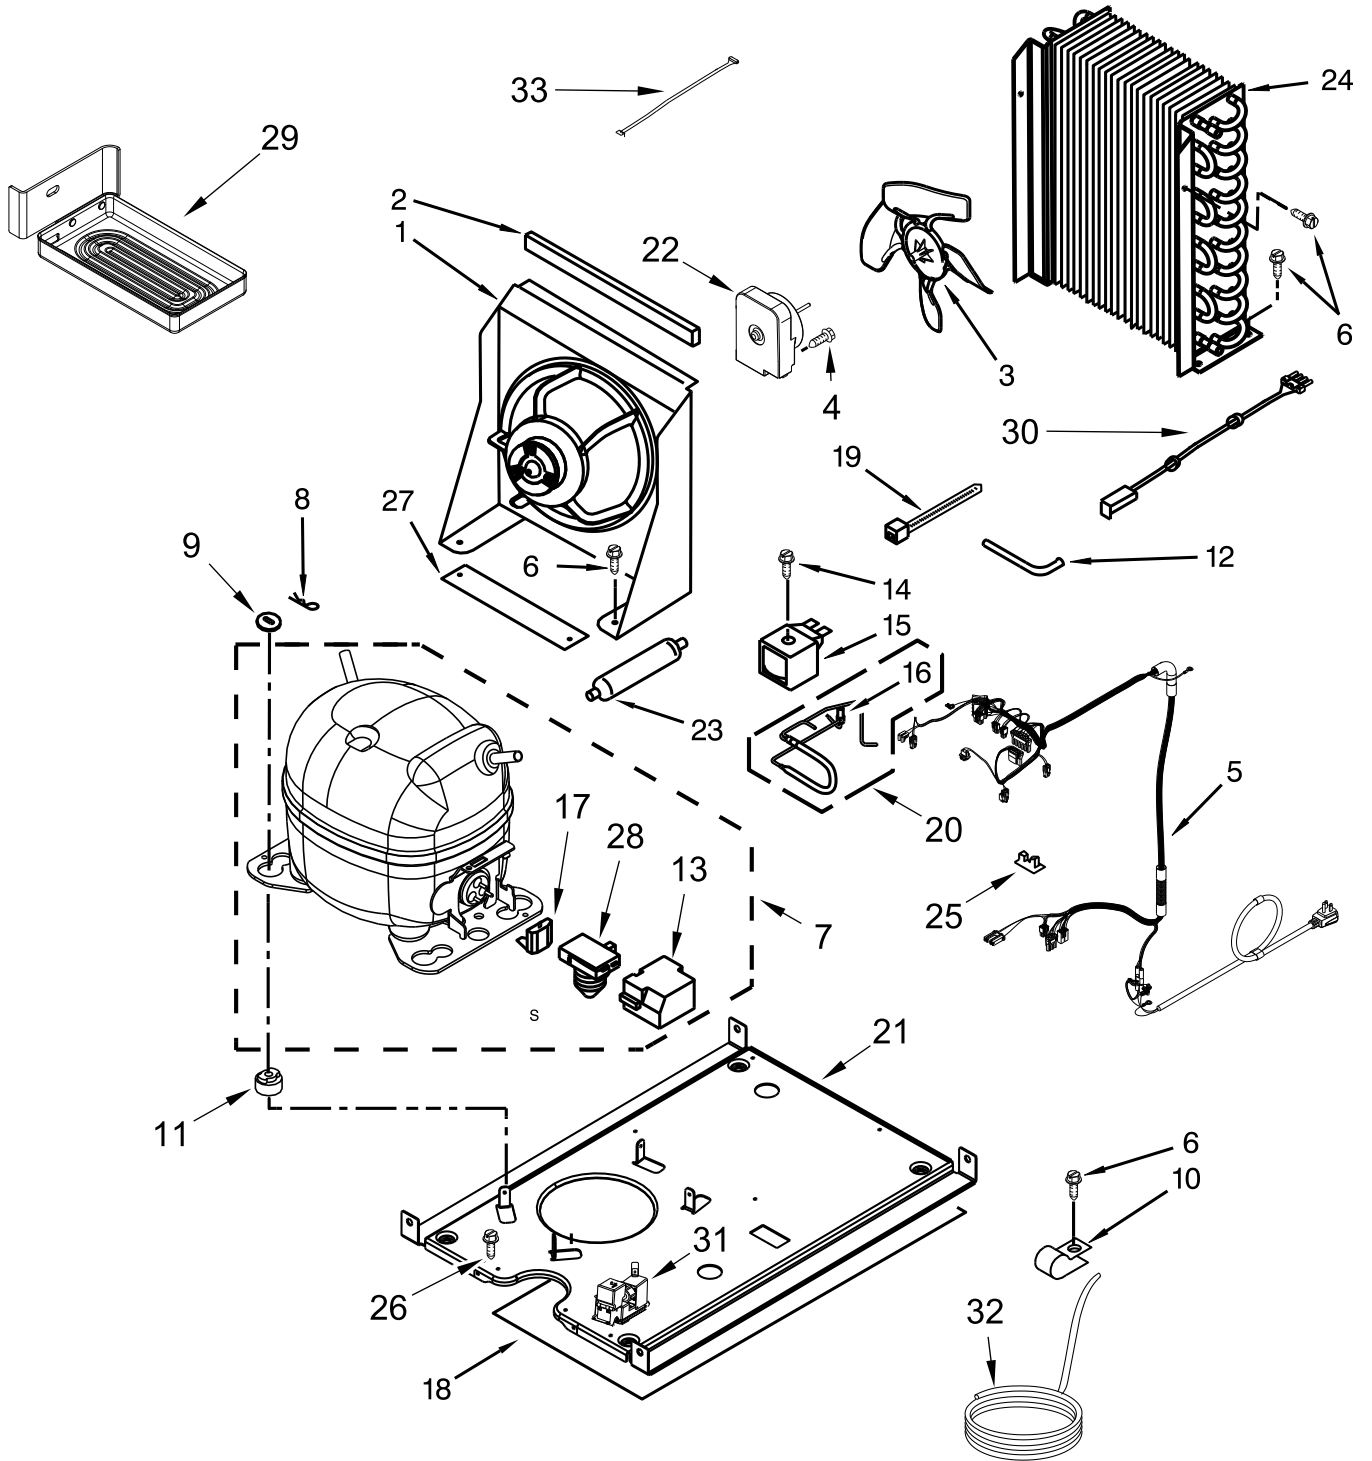

UNIT PARTS

UNIT PARTS

<u>Illus.</u> <u>No.</u>	<u>Part No.</u>	<u>Description</u>	<u>Illus.</u> <u>No.</u>	<u>Part No.</u>	<u>Description</u>	<u>Illus.</u> <u>No.</u>	<u>Part No.</u>	<u>Description</u>
1	2185532	Bracket, Fan Mounting	12	W10528572	Tube, Process	25	1115375	Clip, Wiring
2	2185675	Pad, Foam	13	2208371	Cover, Terminal	26	488500	Screw
3	2188935	Blade, Fan	14	489472	Screw	27	2217397	Pad, Foam
4	8281196	Screw	15	W10206473	Coil, Solenoid	28	2217224	Device, Start
5	W10917834	Assembly, Cabinet Wire	16	759113	Body, Solenoid Valve	29	W10615506	Tray, Drip
6	304392	Screw	17	W10783194	Protector, Overload	30	2187629	Jumper, Wire (Condenser Fan)
7	W10536005	Compressor	18	W10282061	Shield, Heat	31	W10702856	Assembly, Drain Pump
8	A201435	Clip, Compressor Mounting	19	2185788	Clamp, Cable	32	W10762338	Hose, Drain
9	A201441	Shim	20	W10534030	Valve, Hot Gas	33	W11086824	Wire Assembly, Jumper
10	2185960	Clamp, Power Cord	21	2217445	Base, Unit			REFRIGERANT CHARGE
11	2217318	Grommet, Compressor	22	W10909377	Motor, Condenser Fan			5.75 oz. (R-134A)
			23	W10200037	Drier			
			24	2313624	Condenser