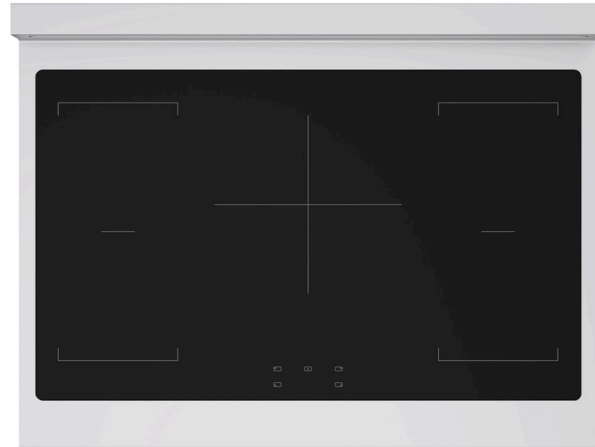

ZLINE Autograph Edition 36 in. 5.2 cu. ft. Paramount Induction Range with 5 Element Cooktop and Electric Convection Oven in Stainless Steel with White Matte Door and Matte Black Accents (SINRZ-WM-36-MB)

ZLINE
ATTAINABLE LUXURY™

SPECIFICATIONS IN-DEPTH

GENERAL PROPERTIES

SKU	SINRZ-WM-36-MB
Finish	Stainless Steel with White Matte Door
Control Type	Manual Front Control
Convection	Yes
Fuel Type	Convection Electric Oven- Induction Cooktop
Mount Type	Free Standing
Number of Racks	2
Oven Lighting	Halogen
Self-Clean	No
Timer	No
Total Wattage	11600

DIMENSIONS

Product Dimensions (in.)	36 in. W x 27.75 in. D x 36 in. H
Oven Capacity	5.2
Product Weight (Lbs.)	238

POWER / RATINGS

Amps	50A
Voltage	120/240V

CERTIFICATIONS

ETL Listed

LIMITED WARRANTY

Warranty	1 year parts and service