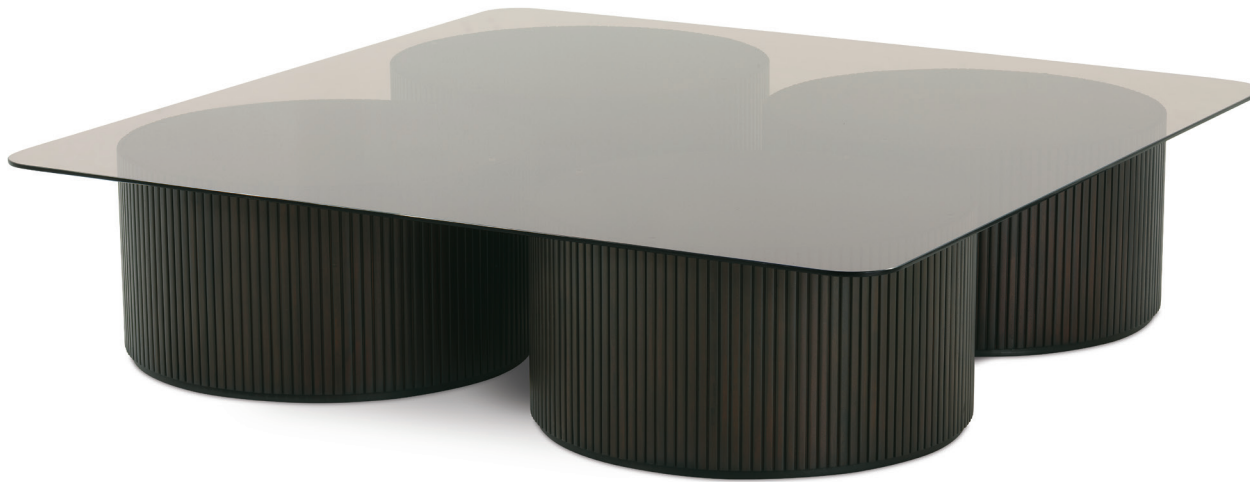

# Kindred Square Cocktail Table

Sesame Finish: RR-11010-300A/B  
Godiva Finish: RR-11011-300A/B

Shown in Godiva Finish.

Dimensions  
60"W x 60"D x 14"H

Finishes  
Glass: Cinder  
Wood: Sesame or Godiva

Materials  
Top: Glass  
Base: Solid Mahogany

Features  
Adjustable glides  
Silicone buttons to secure glass