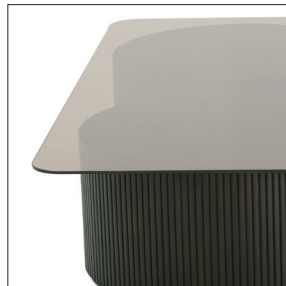

# Kindred Square Cocktail Table

Sesame Finish: RR-11010-300A/B  
Godiva Finish: RR-11011-300A/B

Shown in Godiva Finish.

Dimensions  
60"W x 60"D x 14"H

Finishes  
Glass: Cinder  
Wood: Sesame or Godiva

Materials  
Top: Glass  
Base: Solid Mahogany

Features  
Adjustable glides  
Silicone buttons to secure glass