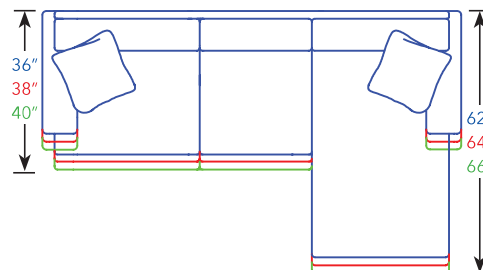

SOFA/CHAISE COMBO, ISW 89"
5534-105 L/R
6634-105 L/R
7734-105 L/R

~Chaises are T cushion only.~

* Overall Width will vary based on Arm Options selected, simply add Arm Width to Inside Width. *

** Overall Height will be based on Back Option selected. **

DIMENSIONS WILL VARY BASED ON OPTIONS SELECTED. CONTACT CUSTOMER SERVICE.