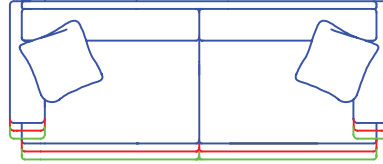

2 CUSHION SOFA, ISW 79"

5520-95
6620-95
7720-95