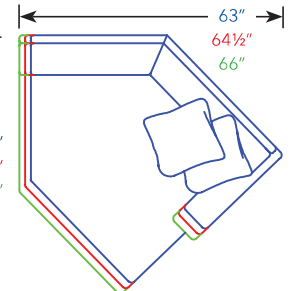

RIGHT FACING END WEDGE

5508R, W 68" x D 51"
6608R, W 70" x D 53"
7708R, W 72" x D 55"

~End Wedges are T cushion only~