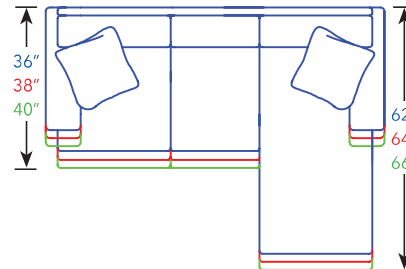

SOFA/CHAISE COMBO, ISW 69"
5534-85 L/R
6634-85 L/R
7734-85 L/R