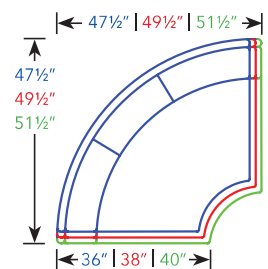

CURVED WEDGE

5510CP, 47½" x 36"
6610CP, 49½" x 38"
7710CP, 51½" x 40"

W 29" D 27" H 20"
5543
6643
7743

W 42" D 27" H 18"
5523
6623
7723

*Casters standard

W 46½" D 23" H 20"
5533
6633
7733

*Casters standard

W 54" D 31" H 20"
5553
6653
7753

~Chaises are T cushion only~

* Overall Width will vary based on Arm Options selected, simply add Arm Width to Inside Width. *

** Overall Height will be based on Back Option selected. **

DIMENSIONS WILL VARY BASED ON OPTIONS SELECTED. CONTACT CUSTOMER SERVICE.