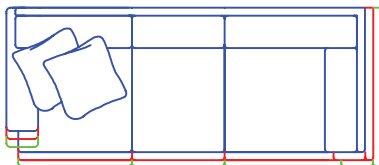

SECTIONAL PIECES

20" SEAT DEPTH | 22" SEAT DEPTH | 24" SEAT DEPTH

Tailor Made

COMMON DIMENSIONS:

Seat Height: 20"
Arm Height: 26"

STYLE INFORMATION:

- Comfort Cushion
- Spring Edge
  (Sleepers & Ottomans are Hard Edge)
- Pillows: 20"

Sketches are 1/4" scale

Sketches shown as 8" Panel Arm/T Cushion

*All dimensions are approximate

Seat Depths on sleepers are 2" less than standard seat depths due to the frame requirements needed to receive the bed mechanisms.

3 SEAT CUSHIONS

CORNER LEFT FACING SOFA

5506-90L, ISW 66" OW 82" plus arm width
6606-92L, ISW 68" OW 84" plus arm width
7706-94L, ISW 70" OW 86" plus arm width