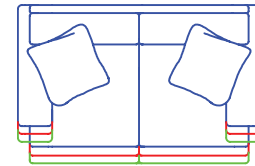

COMMON DIMENSIONS:

Seat Height: 20"
Arm Height: 26"

STYLE INFORMATION:

- Comfort Cushion
- Spring Edge
(Sleepers & Ottomans are Hard Edge)
- Pillows: 20"

Sketches are 1/4" scale

Sketches shown as 8" Panel Arm/T Cushion

*All dimensions are approximate

Seat Depths on sleepers are 2" less than standard seat depths due to the frame requirements needed to receive the bed mechanisms.

CHAISE, ISW 21"
5504
6604
7704

CURVED SOFA, ISW 75"
5502-105
6602-105
7702-105

LOVESEAT, ISW 46"
5501-62
6601-62
7701-62

CHAIR SLEEPER, ISW 37"
5505 CS
6605 CS
7705 CS

OVERSIZED CHAIR, ISW 31"
5505½
6605½
7705½

CHAIR / SWIVEL GLIDER / SWIVEL CHAIR, ISW 21"
5505 / 5505 SG / 5505 SW
6605 / 6605 SG / 6605 SW
7705 / 7705 SG / 7705 SW