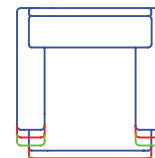

*All dimensions are approximate

Seat Depths on sleepers are 2" less than standard seat depths due to the frame requirements needed to receive the bed mechanisms.

CHAISE, ISW 21"
5504
6604
7704

CURVED SOFA, ISW 75"
5502-105
6602-105
7702-105

LOVESEAT, ISW 46"
5501-62
6601-62
7701-62

CHAIR SLEEPER, ISW 37"
5505 CS
6605 CS
7705 CS

OVERSIZED CHAIR, ISW 31"
5505½
6605½
7705½

CHAIR / SWIVEL GLIDER / SWIVEL CHAIR, ISW 21"
5505 / 5505 SG / 5505 SW
6605 / 6605 SG / 6605 SW
7705 / 7705 SG / 7705 SW