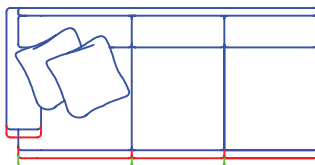

COMMON DIMENSIONS:

Seat Height: 20"
Arm Height: 26"

STYLE INFORMATION:

- Comfort Cushion
- Spring Edge
(Sleepers & Ottomans are Hard Edge)
- Pillows: 20"

Sketches are 1/4" scale

Sketches shown as 8" Panel Arm/T Cushion

*All dimensions are approximate

Seat Depths on sleepers are 2" less than standard seat depths due to the frame requirements needed to receive the bed mechanisms.

3 SEAT CUSHIONS

CORNER LEFT FACING SOFA

5506-90L, ISW 66" OW 82" plus arm width
6606-92L, ISW 68" OW 84" plus arm width
7706-94L, ISW 70" OW 86" plus arm width