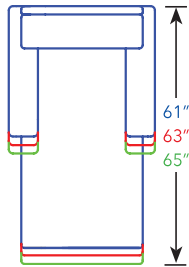

** Overall Height will be based on Back Option selected. **

DIMENSIONS WILL VARY BASED ON OPTIONS SELECTED. CONTACT CUSTOMER SERVICE.

STANDARD PIECES - SOFAS, CHAISES + CHAIRS *Tailor Made*

20" SEAT DEPTH | 22" SEAT DEPTH | 24" SEAT DEPTH

COMMON DIMENSIONS:

Seat Height: 20"
Arm Height: 26"

STYLE INFORMATION:

- Comfort Cushion
- Spring Edge
(Sleepers & Ottomans are Hard Edge)
- Pillows: 20"

Sketches are 1/4" scale

Sketches shown as 8" Panel Arm/T Cushion

*All dimensions are approximate

Seat Depths on sleepers are 2" less than standard seat depths due to the frame requirements needed to receive the bed mechanisms.

CHAISE, ISW 21"
5504
6604
7704

CURVED SOFA, ISW 75"
5502-105
6602-105
7702-105