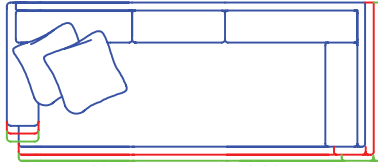

COMMON DIMENSIONS:

Seat Height: 20"
Arm Height: 26"

STYLE INFORMATION:

- Comfort Cushion
- Spring Edge
  (Sleepers & Ottomans are Hard Edge)
- Pillows: 20"

Sketches are 1/4" scale

Sketches shown as 8" Panel Arm/T Cushion

*All dimensions are approximate

Seat Depths on sleepers are 2" less than standard seat depths due to the frame requirements needed to receive the bed mechanisms.

1 SEAT CUSHION - 3 BACK CUSHIONS

CORNER LEFT FACING SOFA

5516-3-90L, ISW 66" OW 82" plus arm width
6616-3-92L, ISW 68" OW 84" plus arm width
7716-3-94L, ISW 70" OW 86" plus arm width