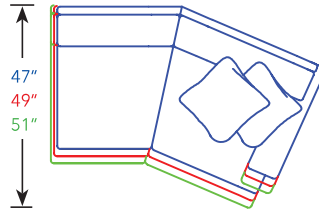

RIGHT FACING THEATER LOVESEAT

5502-67R, ISW 59" OW 67"
6602-67R, ISW 60" OW 68"
7702-67R, ISW 61" OW 69"