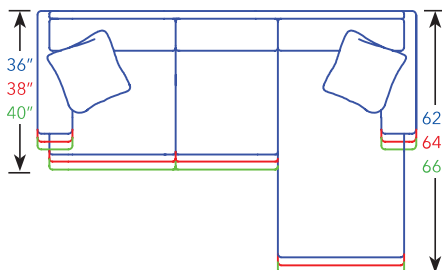

SOFA/CHAISE COMBO, ISW 79"
5534-95 L/R
6634-95 L/R
7734-95 L/R