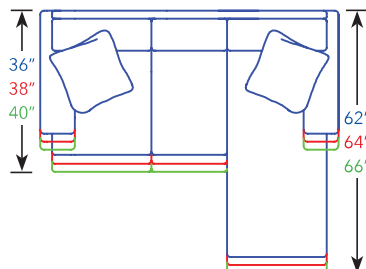

COMMON DIMENSIONS:

Seat Height: 20"
Arm Height: 26"

STYLE INFORMATION:

- Comfort Cushion
- Spring Edge
(Sleepers & Ottomans are Hard Edge)
- Pillows: 20"

Sketches are 1/4" scale

Sketches shown as 8" Panel Arm/T Cushion

*All dimensions are approximate

Seat Depths on sleepers are 2" less than standard seat depths due to the frame requirements needed to receive the bed mechanisms.

CHAISE, ISW 21"
5504
6604
7704

CURVED SOFA, ISW 75"
5502-105
6602-105
7702-105

LOVESEAT, ISW 46"
5501-62
6601-62
7701-62

CHAIR SLEEPER, ISW 37"
5505 CS
6605 CS
7705 CS

OVERSIZED CHAIR, ISW 31"
5505½
6605½
7705½

CHAIR / SWIVEL GLIDER / SWIVEL CHAIR, ISW 21"
5505 / 5505 SG / 5505 SW
6605 / 6605 SG / 6605 SW
7705 / 7705 SG / 7705 SW