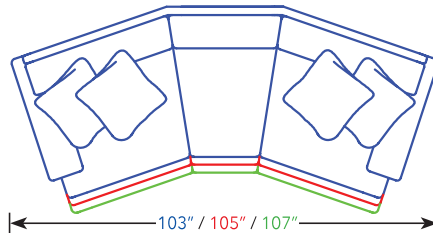

** Overall Height will be based on Back Option selected. **

DIMENSIONS WILL VARY BASED ON OPTIONS SELECTED. CONTACT CUSTOMER SERVICE.

STANDARD PIECES - SOFAS, CHAISES + CHAIRS *Tailor Made*

20" SEAT DEPTH | 22" SEAT DEPTH | 24" SEAT DEPTH

COMMON DIMENSIONS:

Seat Height: 20"
Arm Height: 26"

STYLE INFORMATION:

- Comfort Cushion
- Spring Edge
(Sleepers & Ottomans are Hard Edge)
- Pillows: 20"

Sketches are 1/4" scale

Sketches shown as 8" Panel Arm/T Cushion

*All dimensions are approximate

Seat Depths on sleepers are 2" less than standard seat depths due to the frame requirements needed to receive the bed mechanisms.

CHAISE, ISW 21"
5504
6604
7704

CURVED SOFA, ISW 75"
5502-105
6602-105
7702-105