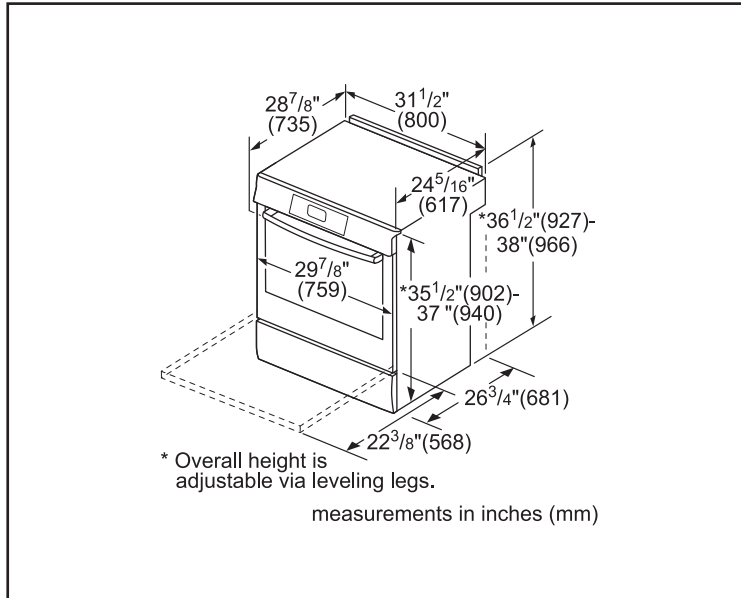

30" Electric Slide-in Range

800 Series – Stainless Steel HEI8056U

BOSCH

Invented for life

Installation Details

Accessories: To purchase Bosch accessories, cleaners & parts please visit www.bosch-home.com/us/store or call 1-800-944-2904 (Mon to Fri 5 am to 6 pm PST, Sat 6 am to 3 pm PST).

Notes: All height, width and depth dimensions are shown in inches. BSH reserves the absolute and unrestricted right to change product materials and specifications, at any time, without notice. Consult the product's installation instructions for final dimensional data and other details prior to making cutout.

Warranties: Please see Use & Care manual or Bosch website for statement of limited warranty.

For more information on our entire line of products, go to www.bosch-home.com/us or call 1-800-944-2904

© BSH Home Appliances Corporation. All rights reserved. Bosch is a registered trademark of Robert Bosch GmbH.