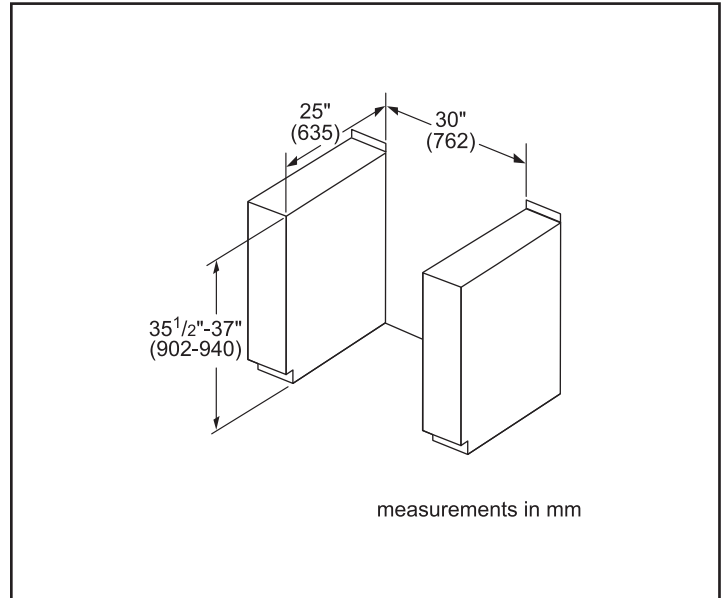

Technical Details

Watts (W)	11,300 / 14,800 W
Circuit breaker (A)	40 A
Volts (V)	208 V / 240 V
Frequency (Hz)	60 Hz
Plug type	N/A
Energy source	Electric

Dimensions & Weight

Overall appliance dimensions (HxWxD)(in.)	36 1/2"–38" x 31 1/2" x 28 7/8"
Required cutout size (HxWxD)(in.)	35 1/2"–37" x 30" x 25"
Adjustable range height (in.)	1 1/2"
Oven cavity size (cu. ft.)	4.6
Overall oven interior dimensions (HxWxD)(in.)	17 13/16" x 24 1/8" x 18"
Usable oven interior dimensions (HxWxD)(in.)	12 5/16" x 23 1/4" x 15 1/4"
Net weight (lbs)	229 lbs

Notes: All height, width and depth dimensions are shown in inches. BSH reserves the absolute and unrestricted right to change product materials and specifications, at any time, without notice. Consult the product's installation instructions for final dimensional data and other details prior to making cutout.

30" Electric Slide-in Range

800 Series – Stainless Steel HEI8056U

BOSCH

Invented for life

Installation Details

Accessories: To purchase Bosch accessories, cleaners & parts please visit www.bosch-home.com/us/store or call 1-800-944-2904 (Mon to Fri 5 am to 6 pm PST, Sat 6 am to 3 pm PST).