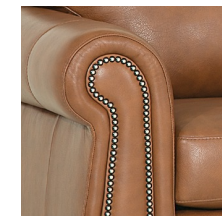

VICEROY PLUS 77814

PALLISER

TOP STITCHING
DETAIL

ATTACHED SEAT
CUSHIONS

NAILHEAD
OPTION (SILVER,
BRONZE, TWO-
TONE)

LEG

Rotables
Espresso Wood Leg

FRAME

All Palliser frames are constructed from engineered wood products, hardwood or softwood; joints are pinned and glued for uniformity and strength.

SEATING COMFORT

Attached seat cushions feature a high-resiliency, high density foam core with a polyester wrap
Semi-attached back cushions with fibre filling
Back Suspension: Sinuous springs to provide premium comfort and support.
Seat Suspension: Heavy gauge sinuous springs, engineered to provide premium comfort and endurance.

FUNCTION

N/A

COVERS

Fabrics, excluding Accent Fabrics
Leather
Leather Alternative
Leather Match

01 STATIONARY SOFA
92 x 42 x 36"
234 x 107 x 92 cm
IA: 75" / 191 cm

03 Loveseat
67 x 42 x 36"
171 x 107 x 92 cm
IA: 50" / 127 cm