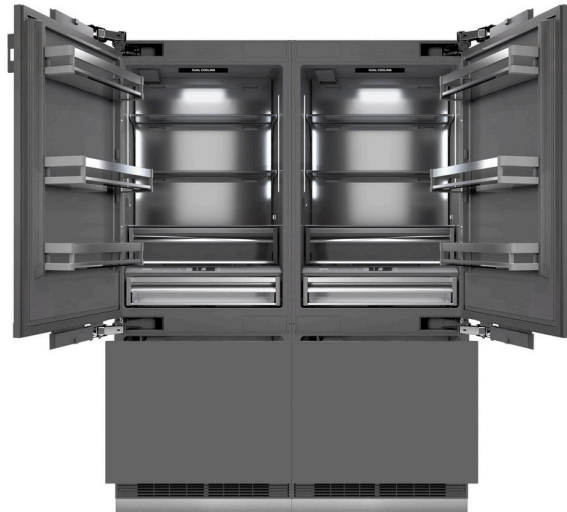

ZLINE 60 in. 32.2 cu. ft. Panel Ready French Door Built-In Bottom Freezer Refrigerator with Water Dispensers and Ice Makers with Graphite Gray Interior (GRBIV-60)

HANDLES AND PANELS NOT INCLUDED

INTRODUCTION

Luxury isn't meant to be desired - it's meant to be attainable. The ZLINE 60 in. 32.2 cu. ft. Panel Ready French Door Built-In Bottom Freezer Refrigerator with Water Dispensers and Ice Makers with Graphite Gray Interior (GRBIV-60) provides the ultimate upgrade to the center of your home by pairing premium dual cooling technology with enhanced storage capacity for multiple grocery items. Achieve ZLINE Attainable Luxury® excellence with innovative features designed to enhance your kitchen's cooling and freezing capability.

Water Dispensers and Ice Makers - Deliver fresh, filtered water discreetly from 2 water dispensers in the fridge and produce up to 8 pounds of daily ice with 2 automatic ice makers in the freezer

LED Illumination - Easily spot items inside both fridge compartments thanks to cool white LED interior lights along the walls and ceiling that illuminate when you open doors

ZLINE
ATTAINABLE LUXURY®

SPECIFICATIONS IN-DEPTH

GENERAL PROPERTIES

SKU	GRBIV-60
Finish	N/A
Additional Temp Zone Control	30°F (-1°C) - 41°F (5°C)
Capacity	32.2 cu. ft.
Decibels	43 dBA
Door Alarm	Yes
Door Bins	6
Door Style	French Door
Flex Drawer Capacity	5.4 cu. ft.
Freezer Capacity	9 cu. ft.
Freezer Door Style	Pull-Out Drawer
Freezer Drawer Bins	4
Ice Maker	Yes
Ice/Water Dispenser Location	Internal
Lights	8 LED (6 fridge, 2 freezer)
Number of Fridge Shelves	6
Mount Type	Built-In