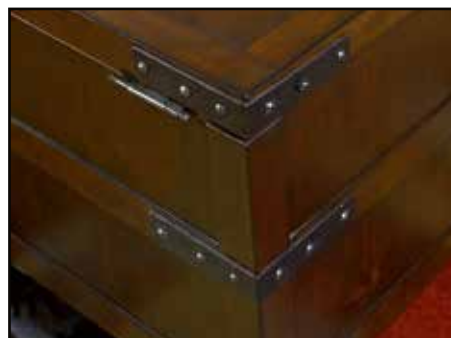

090-520
Trunk Cocktail Table

HIDDEN TREASURES OCCASIONAL SERIES 090

Crafted of Loropetalum wood species with a natural wood finish and beveled tempered glass tops.

Product is unique as the shape, color, grain and amount and depth of cracks will vary on each piece making this a one of a kind piece of art for any home.