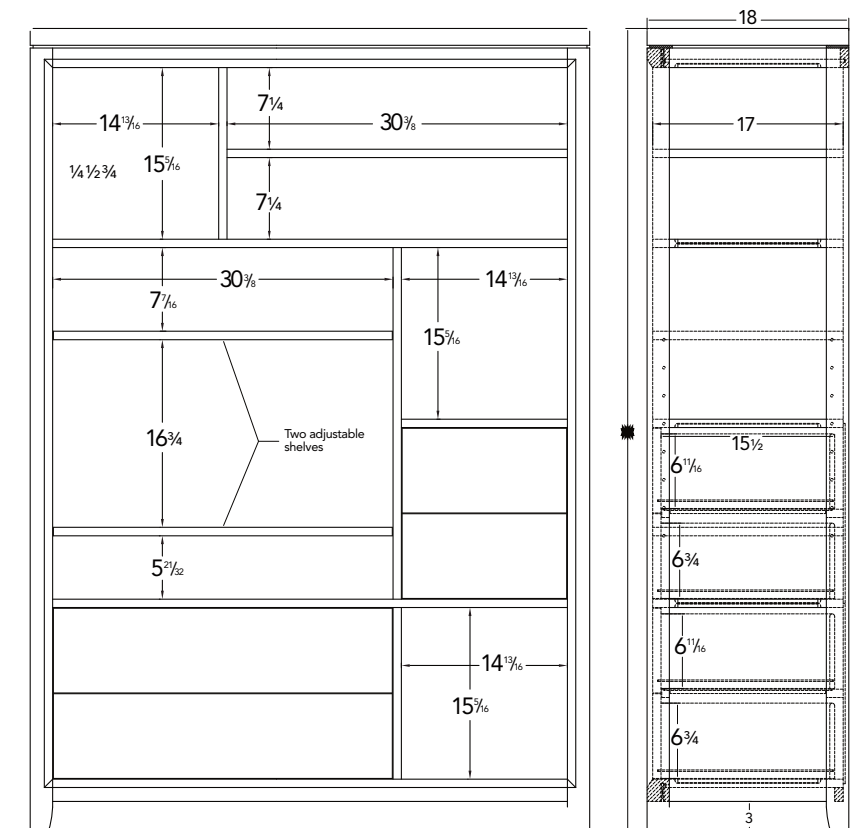

912-939 Etageré
open space sizes