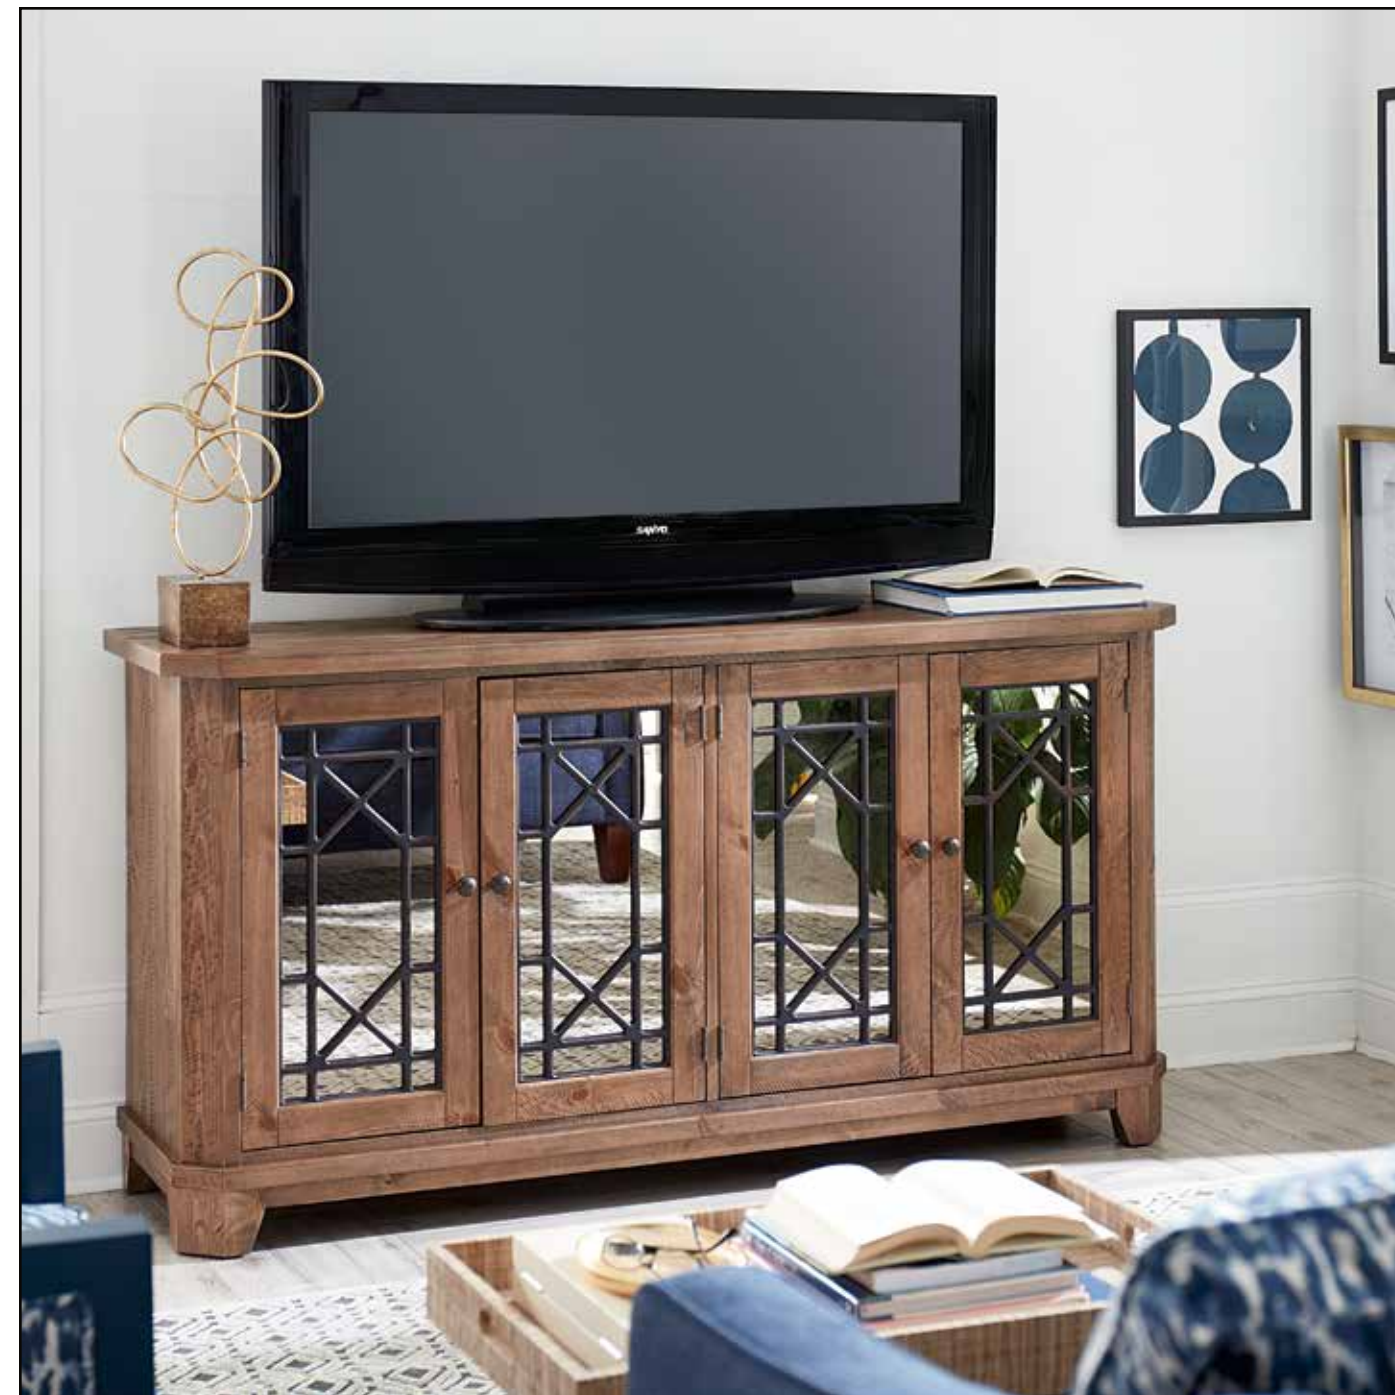

Above:
090-902 Rustic Door Console
W66 D18 H34
Black metal fret on door fronts, pine solids and veneers, saw marks, power bar, four doors, one adjustable shelf behind each door, wire management
Shelf sizes: W30¾ D13¾
H13½ above shelf and H12¾ below shelf with shelf in center position