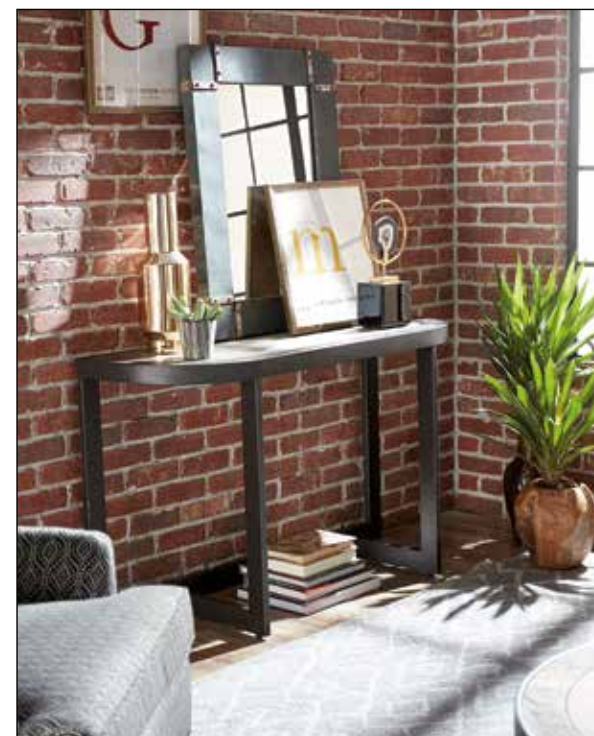

Left:
650-927 Sofa Table - KD
W50 D18 H29
Inset concrete top