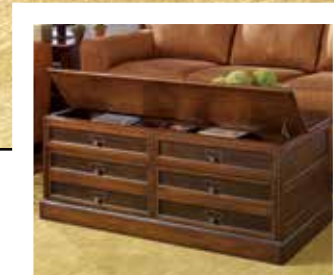

**MERCANTILE
SERIES 050**

Crafted of Poplar solids and Cherry veneers, metal and beveled tempered glass in a whiskey finish with distressing.

Reminiscent of general stores and Early 20th Century styles, the look of this grouping is sure to add a nostalgic and casual feel to many homes.