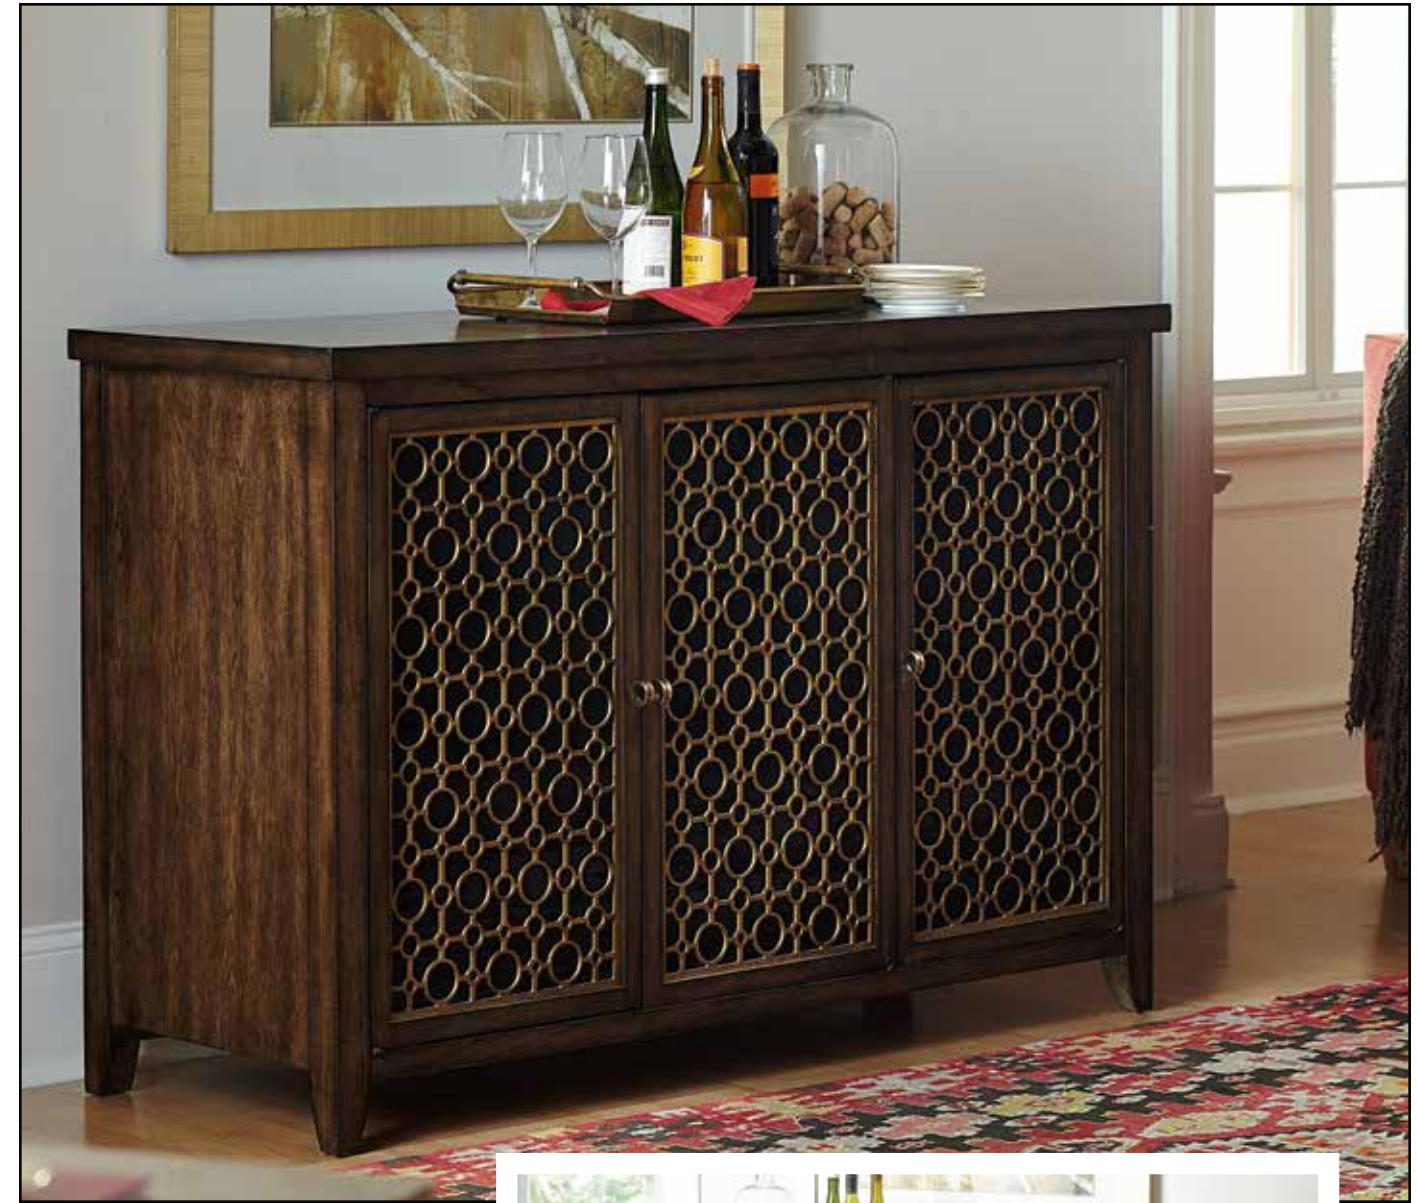

Overall sizes:
Closed - W60 D15 H30³/₄
Open - W60 D30 H29¹/₂

Above and right:
090-842
Wine/ Entertainment Console
W54 D20 H36
Poplar solids, Birch veneers, smoked glass, three doors, six adjustable shelves, wine bottle storage on two shelves, wire management, hand holds in back of case
Open area behind outside doors:
W17 D17⁵/₈ H30
Adjustable shelf: W16³/₁₆ D18
Area behind center door with shelf: W15³/₈ D17⁵/₈ H30
Adjustable shelf: W15 D18