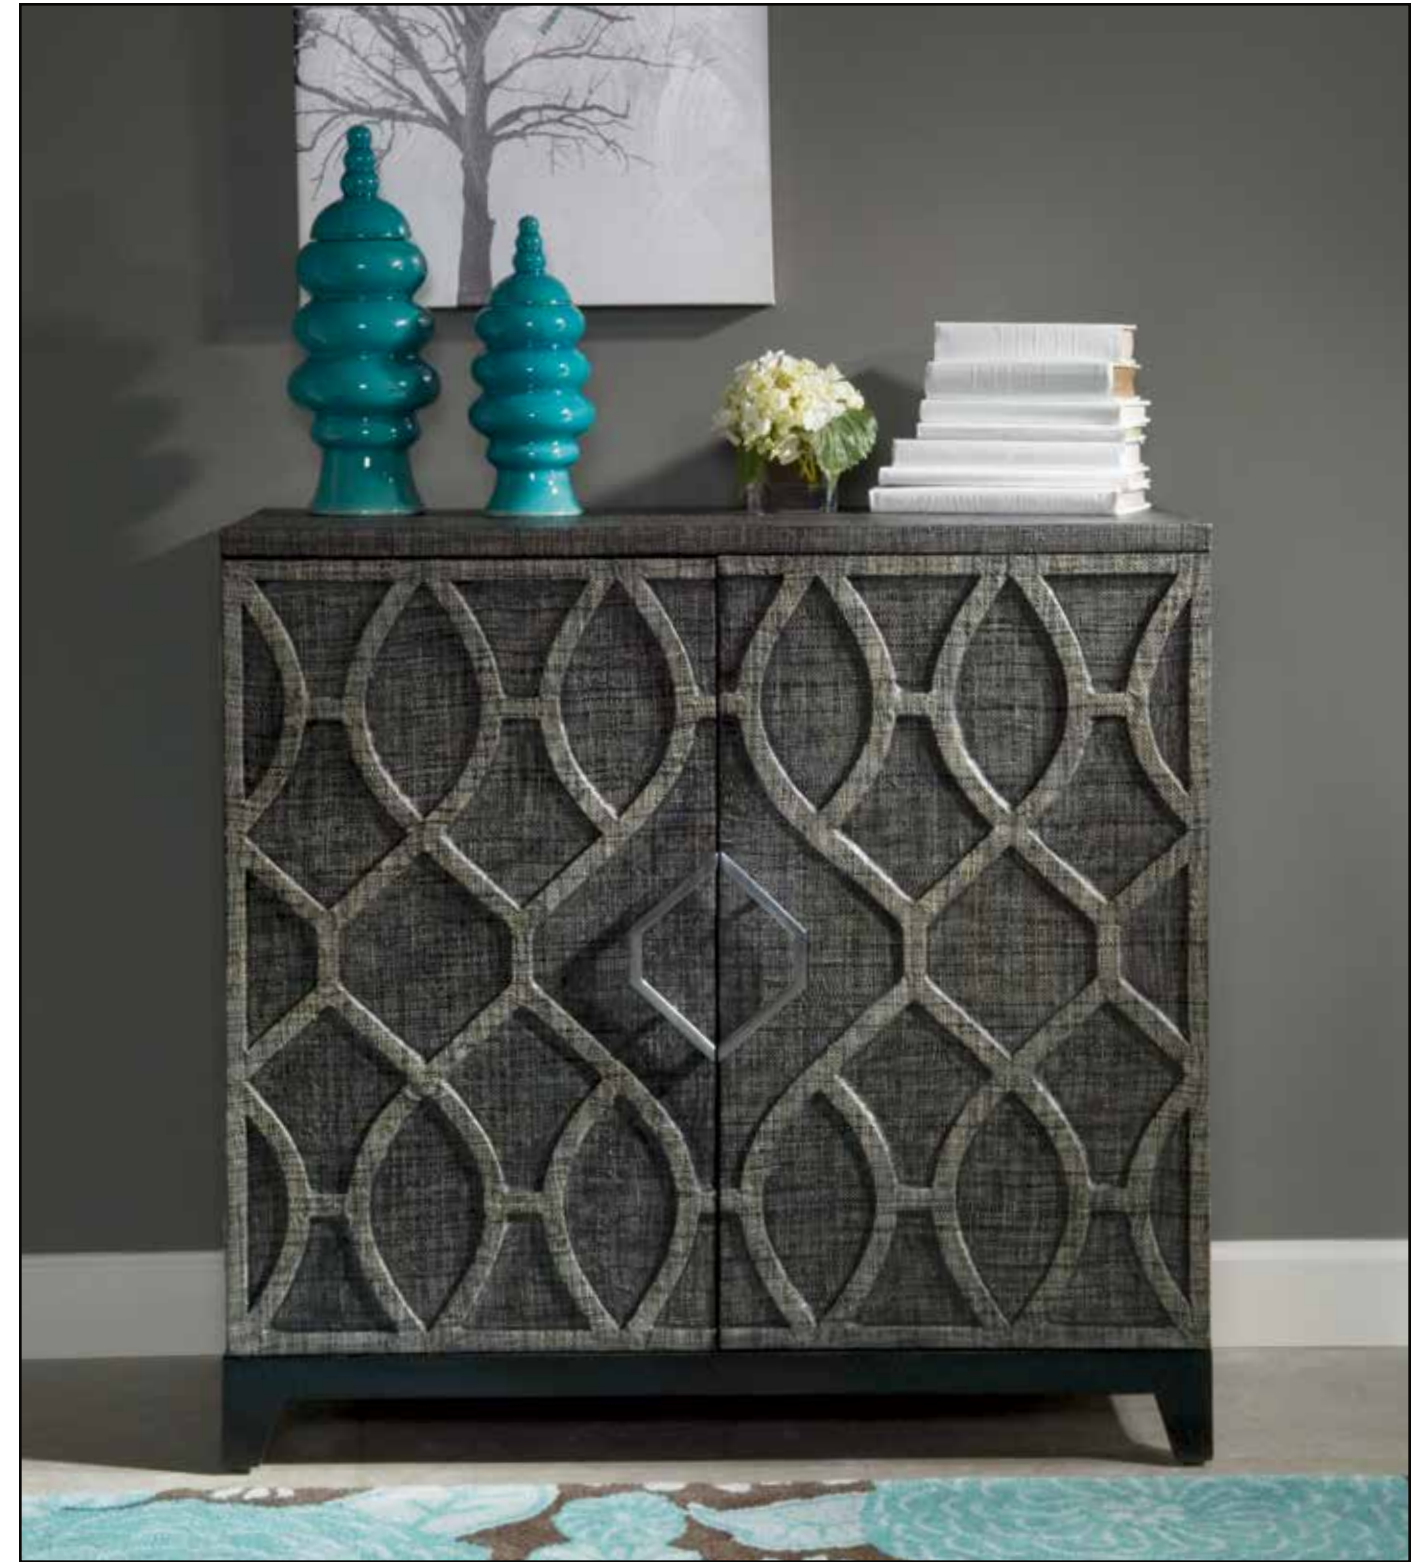

Above:
090-665 Chevron Cabinet
 W36 D12 H36
 Poplar solids with Maple, Walnut and Cherry veneers, two doors with one adjustable shelf behind antique pewter color hardware
 Shelf sizes when in the center slot:
 Top shelf: W31 D9 H12¾
 Bottom shelf: W31 D9½ H13