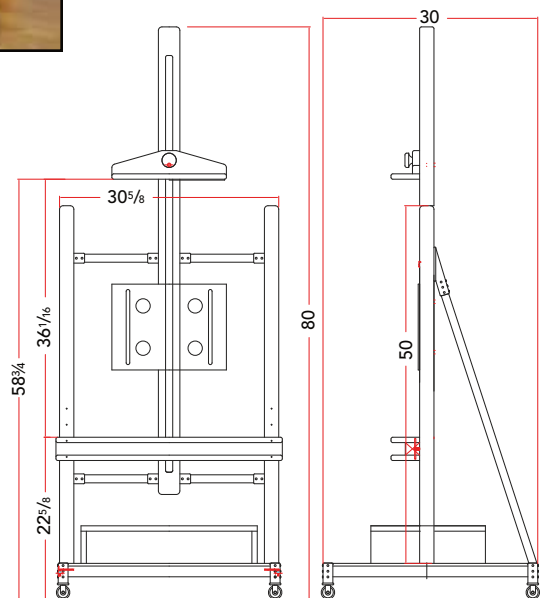

Right:
T30020-T3002081-00
Media Easel
measurment
schematics