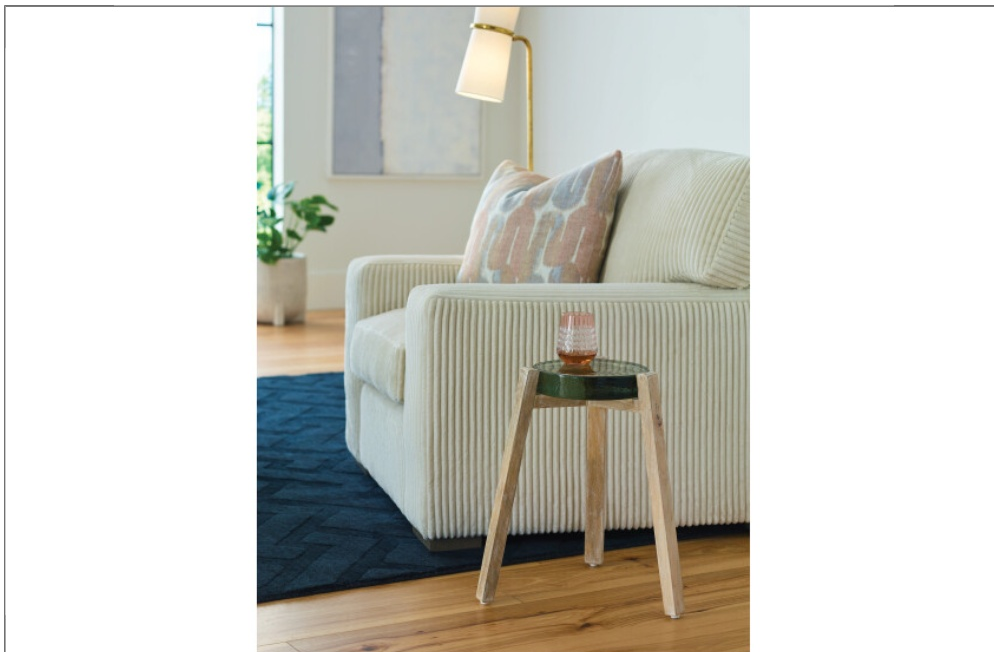

H A M M A R Y®

ITEM # 090-1203

LIGHT CAST GLASS ACCENT TABLE

Hidden Treasures

■ Mango Wood

Dimensions

Height: 20"

Width: 10"

Length: 10"
