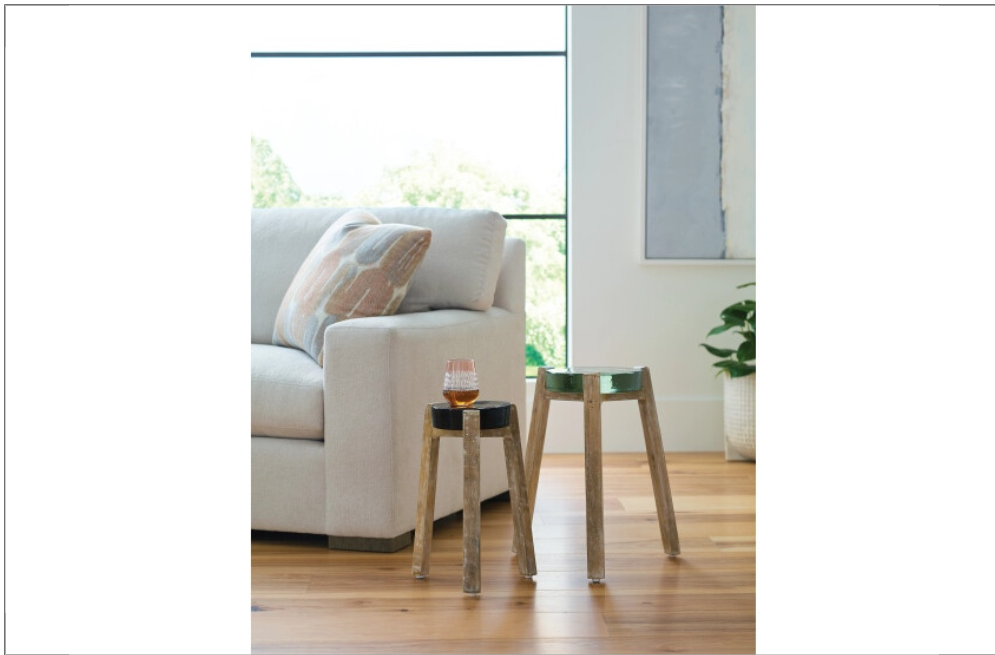

H A M M A R Y®

ITEM # 090-1203

LIGHT CAST GLASS ACCENT TABLE

Hidden Treasures

■ Mango Wood

Dimensions

Height: 20"

Width: 10"

Length: 10"
