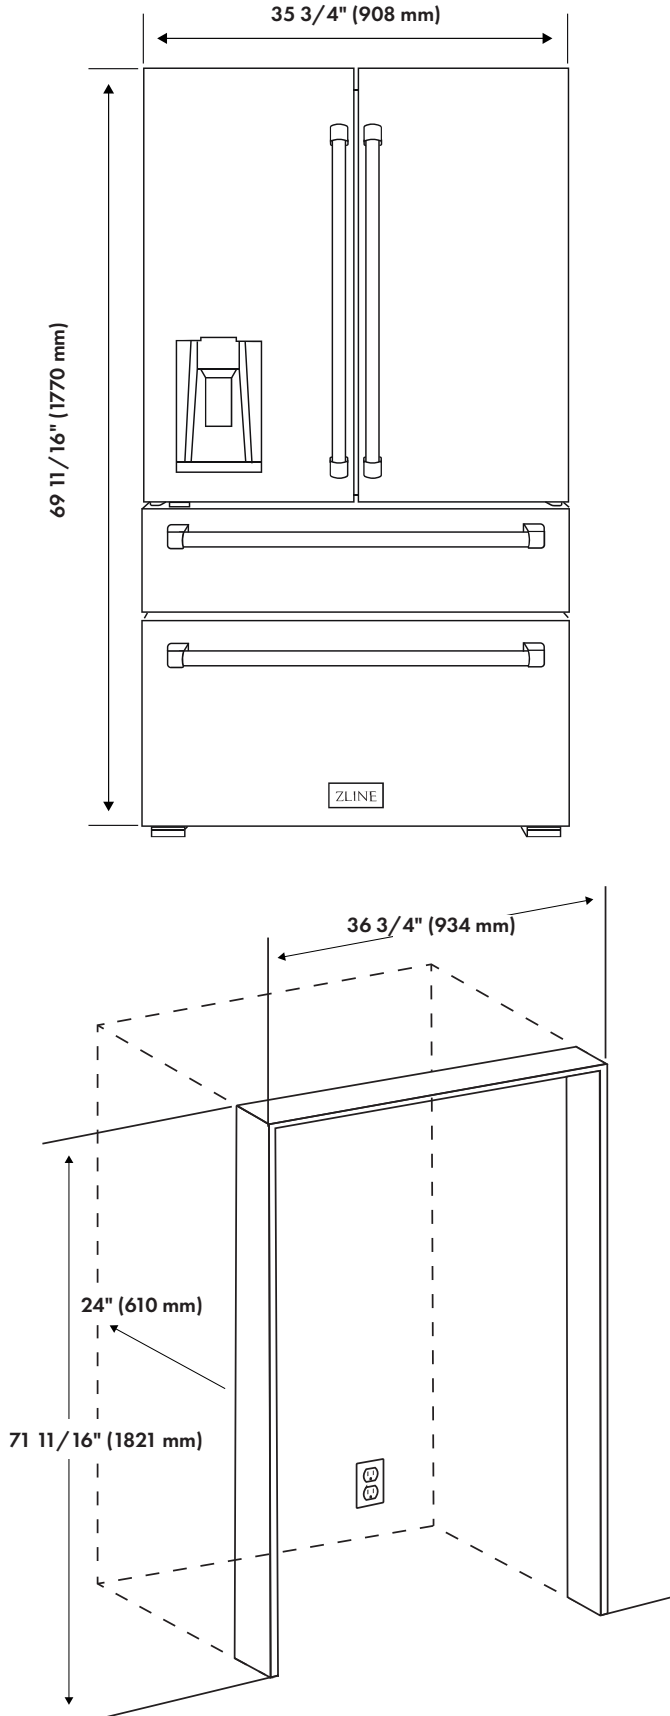

COUNTER DEPTH (RFM-W-36)

36 in. French Door Refrigerator with Water and Ice Dispenser

ZLINE
ATTAINABLE LUXURY®

RFM-W-36
Stainless Steel

RFM-W-36-BS
Black Stainless Steel

GENERAL PROPERTIES

SKU	RFM-W-36, RFM-W-36-BS
Refrigerant	R600A
Total Capacity	21.6 cu. ft.
Category	Counter Depth
Interior Finish	White
Celsius/Fahrenheit	Yes

DIMENSIONS AND WEIGHT

Product Dimensions	35 3/4" W x 29 1/8" D x 69 11/16" H
Cutout Dimensions	36 1/4" W x 24" D x 71 11/16" H
Product Weight	284.4 lb (129 kg)

CERTIFICATIONS

ETL Listed-Safety and Energy Efficiency	Yes
Energy Star Compliant	Yes

COUNTER DEPTH (RFM-W-36)

36 in. French Door Refrigerator with Water and Ice Dispenser

ZLINE
ATTAINABLE LUXURY®

INSTALLATION RESOURCES

Installation / User Manual

[Click Here](#)

AUTOGRAPH EDITION

Andrew Juro