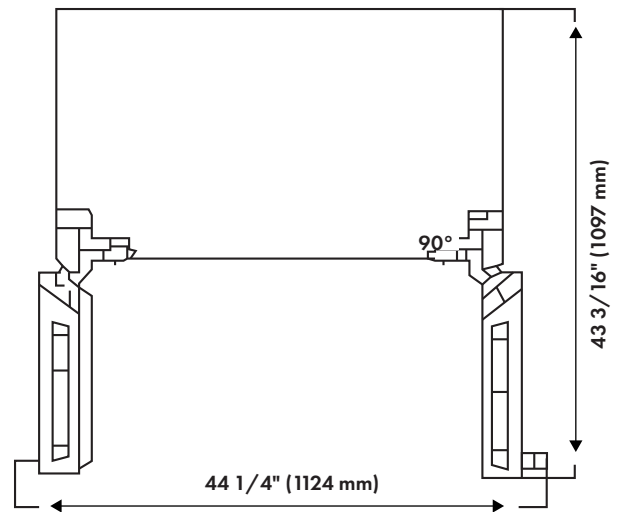

COUNTER DEPTH (RFM-W-36)

36 in. French Door Refrigerator with Water and Ice Dispenser

ZLINE
ATTAINABLE LUXURY®

INSTALLATION RESOURCES

Installation / User Manual

[Click Here](#)