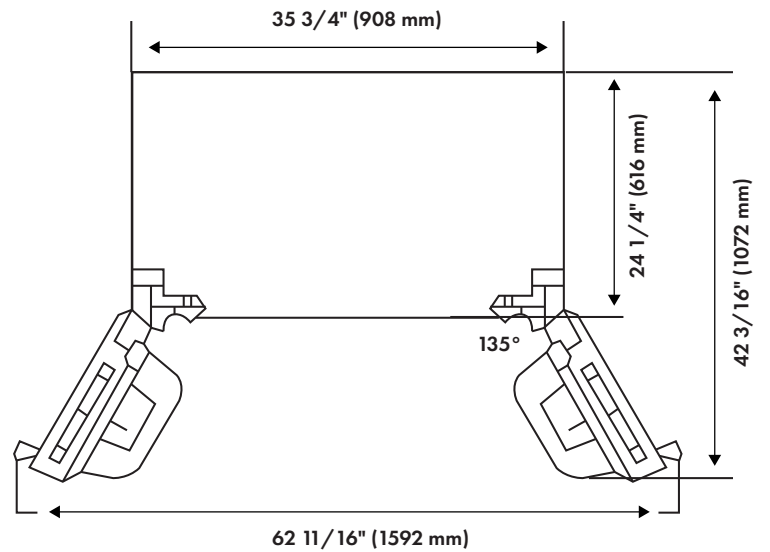

COUNTER DEPTH (RFM-W-36)

36 in. French Door Refrigerator with Water and Ice Dispenser

ZLINE
ATTAINABLE LUXURY®

INSTALLATION RESOURCES

Installation / User Manual

[Click Here](#)