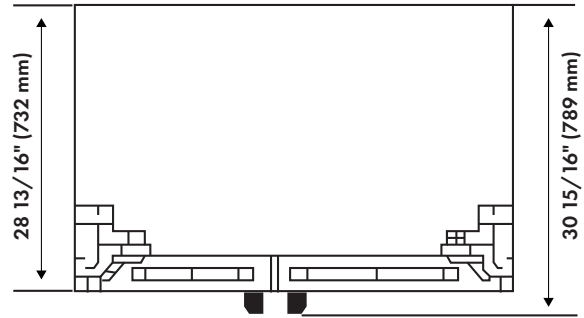

COUNTER DEPTH (RFM-W-36)

36 in. French Door Refrigerator with Water and Ice Dispenser

ZLINE
ATTAINABLE LUXURY®

INSTALLATION RESOURCES

Installation / User Manual

[Click Here](#)