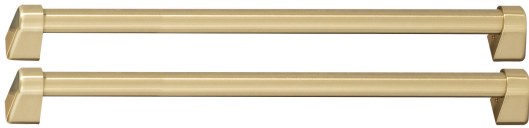

BLACK STAINLESS STEEL

Polished Gold	RFMZ-W-36-BS-KG
Champagne Bronze	RFMZ-W-36-BS-KCB

STANDARD HELIX HANDLE SET (SET OF 4)

Black Stainless Steel Helix Handle	RFMHZ-36-K-BS
Stainless Steel Helix Handle	RFMHZ-36-K-ST

36 in. French Door Refrigerator with Water and Ice Dispenser

ZLINE
ATTAINABLE LUXURY®

AUTOGRAPH HANDLES (SET OF 4)

TRADITIONAL HANDLE

Polished Gold	RFMHZ-36-G
Champagne Bronze	RFMHZ-36-CB
Matte Black	RFMHZ-36-MB