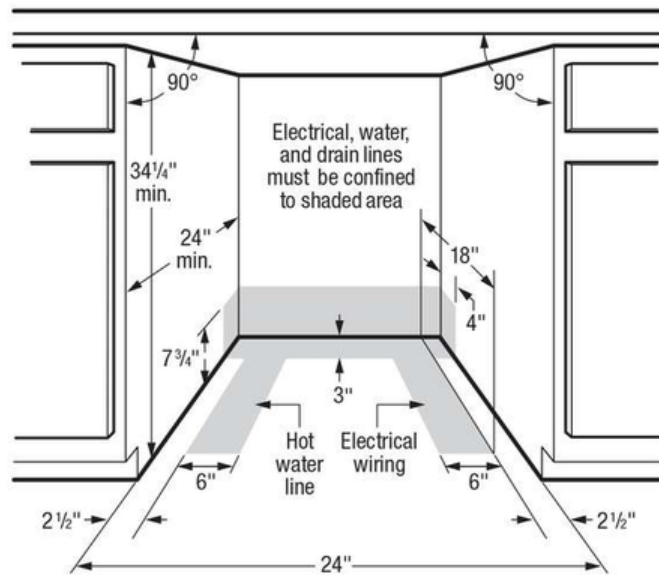

Frigidaire Gallery

24" Built-In Dish Dishwasher

GDPP4515AF

Version : 12/21

Note: For planning purposes only. Always consult local and national electric, gas and plumbing codes.

Refer to Product Installation Guide for detailed installation instructions on the web at frigidaire.com / frigidaire.ca

Specifications subject to change. Accessories information available on the web at frigidaire.com / frigidaire.ca

USA • 10200 David Taylor Drive • Charlotte, NC 28262 • 1-800-FRIGIDAIRE • frigidaire.com

CANADA • 5855 Terry Fox Way • Mississauga, ON L5V 3E4 • 1-800-265-8352 • frigidaire.ca