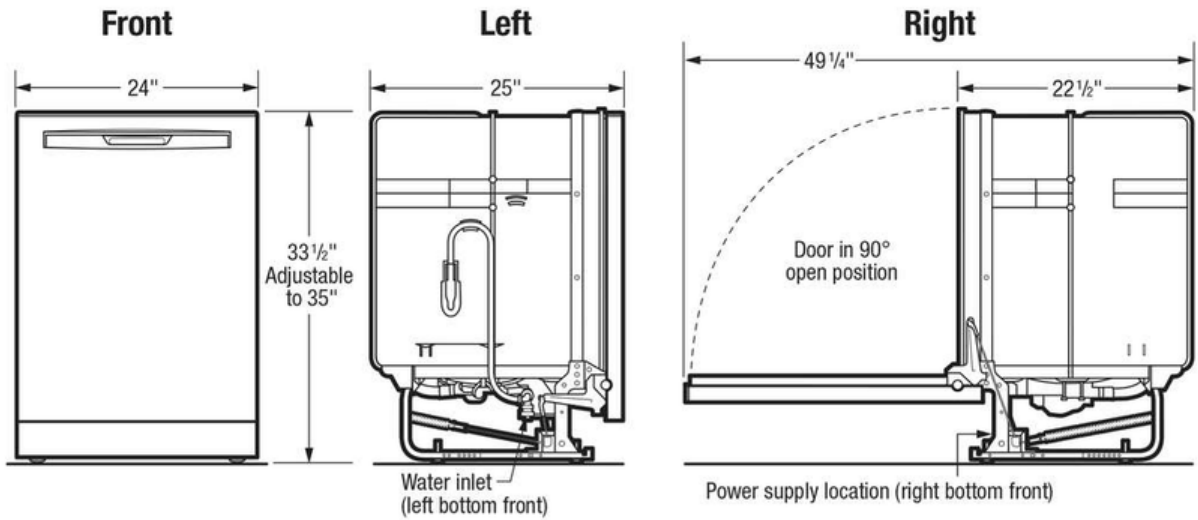

Frigidaire Gallery

24" Built-In Dish Dishwasher

GDPP4515AF

Version : 12/21

Note: For planning purposes only. Always consult local and national electric, gas and plumbing codes.

Refer to Product Installation Guide for detailed installation instructions on the web at frigidaire.com / frigidaire.ca

Specifications subject to change. Accessories information available on the web at frigidaire.com / frigidaire.ca

USA • 10200 David Taylor Drive • Charlotte, NC 28262 • 1-800-FRIGIDAIRE • frigidaire.com

CANADA • 5855 Terry Fox Way • Mississauga, ON L5V 3E4 • 1-800-265-8352 • frigidaire.ca