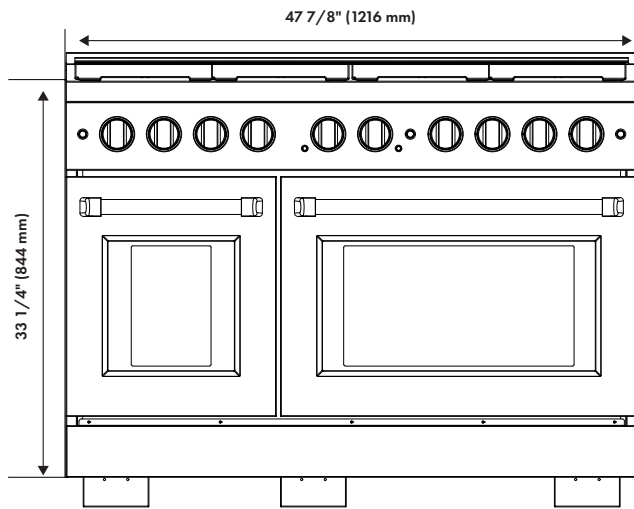

CLASSIC RANGE SERIES (CGR)

48 in. 6.7 cu. ft. Range with 8 Burner Gas Cooktop and Convection Double Oven

ZLINE
ATTAINABLE LUXURY®

FRONT VIEW