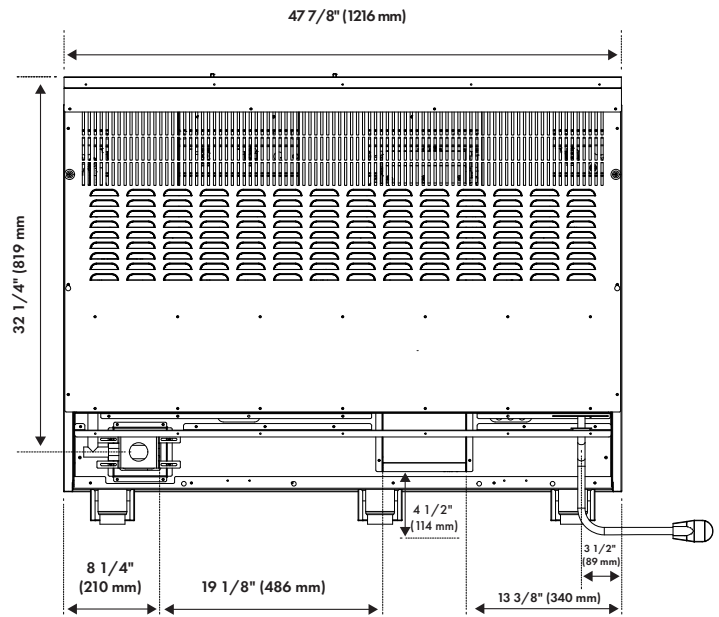

DIMENSIONS AND WEIGHT

Product Dimensions	47 7/8" W x 27 3/4" D x 36" H
Cutout Dimensions	48 1/8" W x 24 3/4" D x 36" H
Product Weight	396.70 lb (179.95 kg)

COOKTOP FEATURES

Burners	(6) Aluminum Burners and (2) Brass Burners
Cooktop	Porcelain With Electronic Spark Ignition For All Burners

BACK VIEW

INSTALLATION RESOURCES

Installation / User Manual

[Click Here](#)

Range Series	W (opening width)	A (available space - gas)
CGR48	48 1/8" (1222 mm)	31" (787 mm)

AUTOGRAPH EDITION

Andrew Ferro

Satin Stainless Steel
With Matte Black Accents