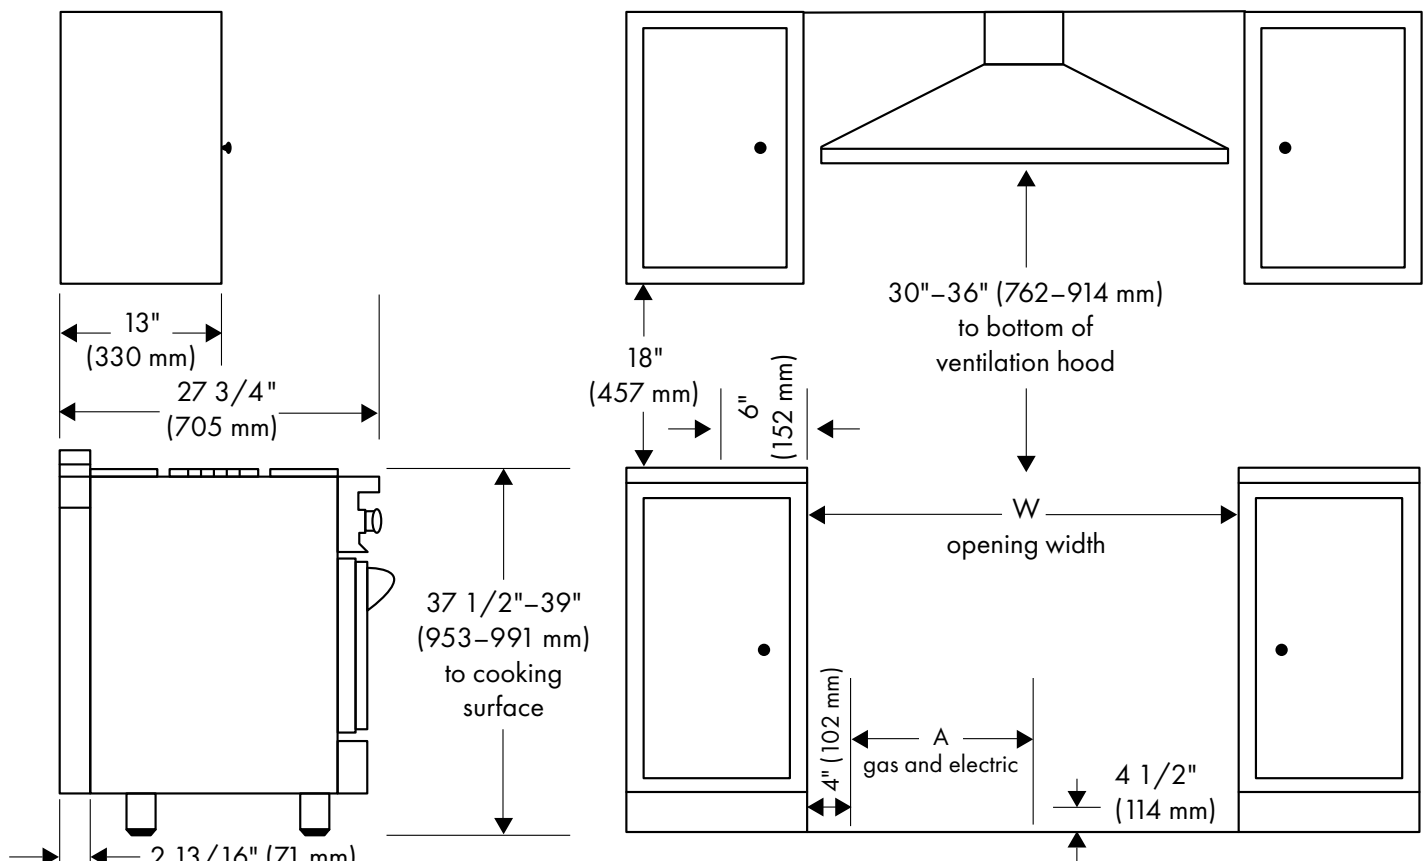

DIMENSIONS AND WEIGHT

Product Dimensions	47 7/8" W x 27 3/4" D x 36" H
Cutout Dimensions	48 1/8" W x 24 3/4" D x 36" H
Product Weight	396.70 lb (179.95 kg)

COOKTOP FEATURES

Burners	(6) Aluminum Burners and (2) Brass Burners
Cooktop	Porcelain With Electronic Spark Ignition For All Burners

BACK VIEW

INSTALLATION RESOURCES

Installation / User Manual

[Click Here](#)

Range Series	W (opening width)	A (available space - gas)
CGR48	48 1/8" (1222 mm)	31" (787 mm)

AUTOGRAPH EDITION

Andrew Ferro

Satin Stainless Steel
With Matte Black Accents